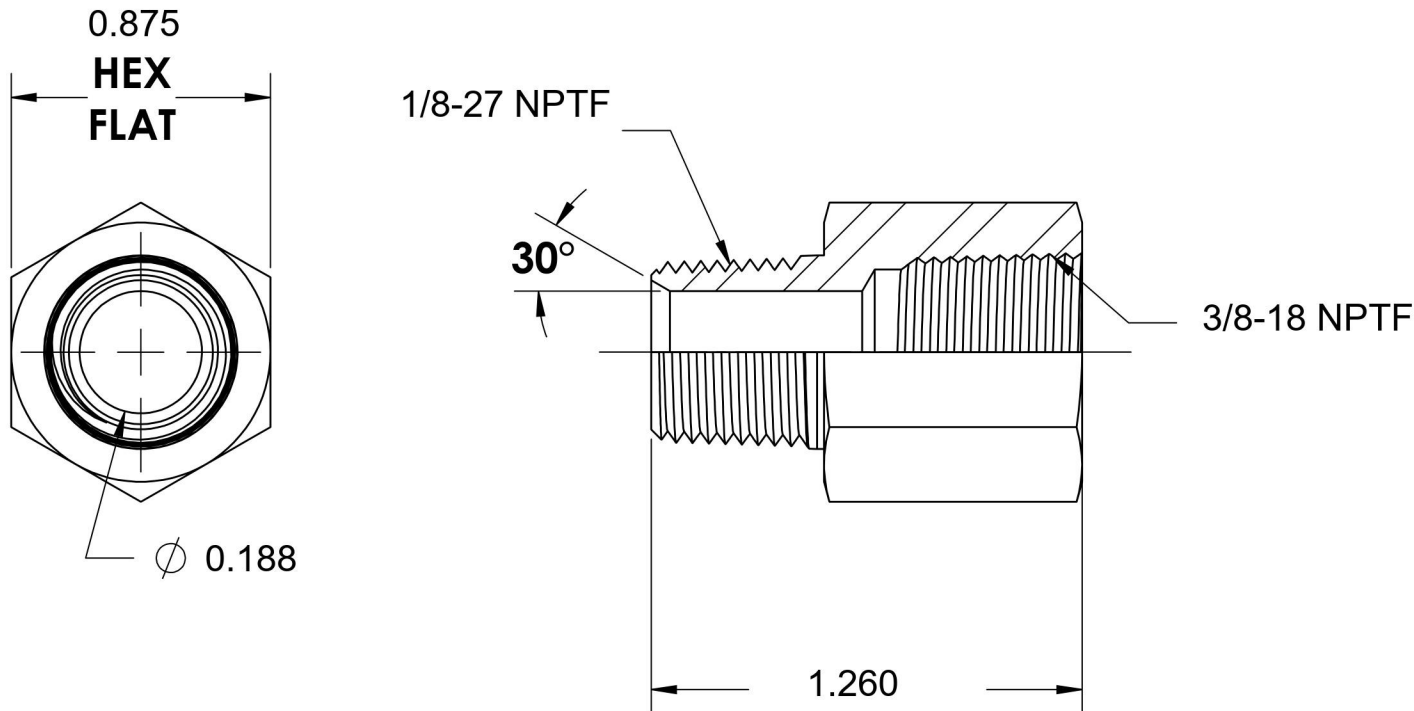

5405-02-06-SS

Stainless Steel, SAE J514 Pipe Expander, 1/8" Male NPTF 30° x 3/8" Female NPTF

6701 Cochran Road
Solon, Ohio 44139
Phone: (440) 248-1880
Toll Free: 1-888-331-1523

Temperature Rating	Material	Industry Standards	Series
-425°F to 1200°F	316/316L Stainless Steel	SAE J514 , SAE J476	5405-SS
Pressure Rating	Finish		Series Description
6000 psi	Passivated		SAE J514 Pipe Expander