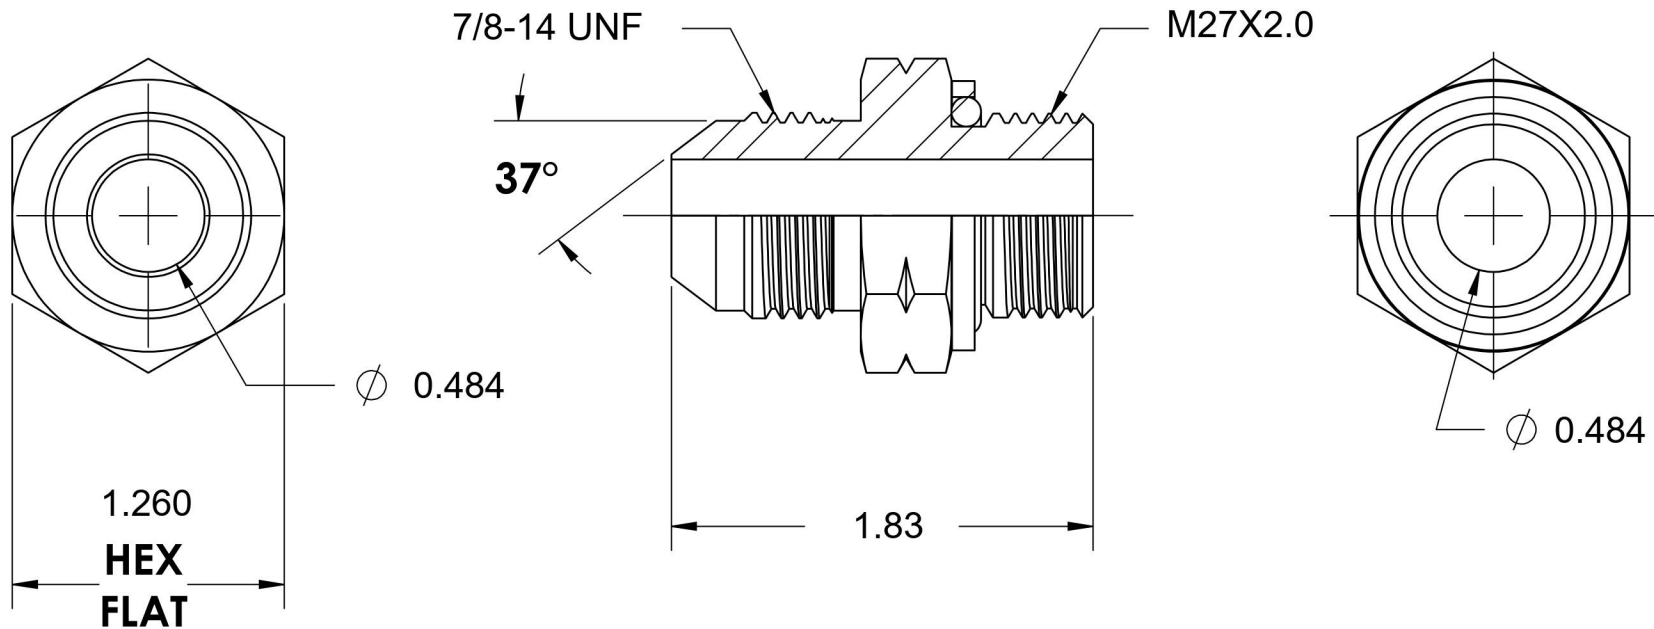

# 7001-10-27

Steel, SAE J514 37° Flare Male Metric Type (G) Port Adapter, 5/8" Male JIC x M27X2.0 Male Metric ORR

6701 Cochran Road  
Solon, Ohio 44139  
Phone: (440) 248-1880  
Toll Free: 1-888-331-1523

<b>Temperature Rating</b>	<b>Material</b>	<b>Industry Standards</b>	<b>Series</b>
-22°F to 257°F	C1045/12L14 Steel	SAE J514, ISO 9974	7001-ORR
<b>Pressure Rating</b>	<b>Finish</b>	ASTM B633	<b>Series Description</b>
3000 psi	Trivalent Zinc		SAE J514 37° Flare Male Metric Type (G) Port Adapter