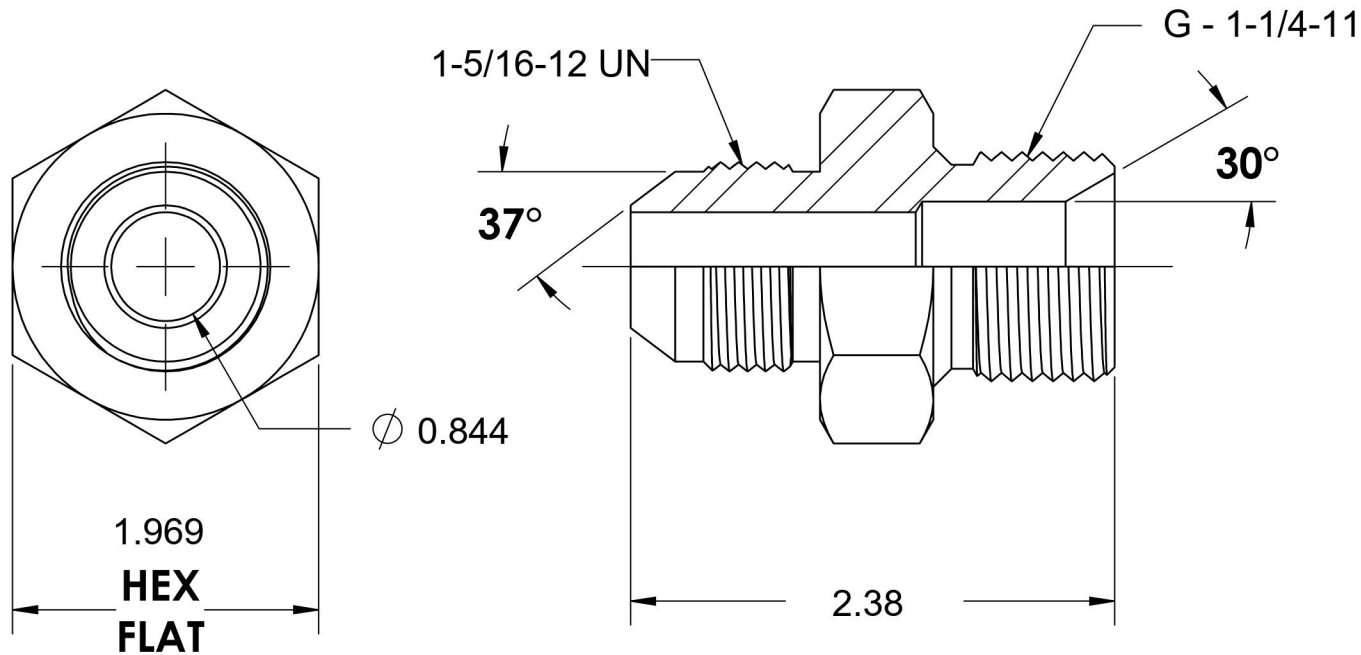

# 7002-16-20-SS

Stainless Steel, SAE J514 37° Flare Male BSPP Port/Line Connector, 1" Male JIC x 1-1/4-11 Male BSPP 60° Line/Port

6701 Cochran Road  
Solon, Ohio 44139  
Phone: (440) 248-1880  
Toll Free: 1-888-331-1523

<b>Temperature Rating</b>	<b>Material</b>	<b>Industry Standards</b>	<b>Series</b>
-425°F to 1200°F	316/316L Stainless Steel	SAE J514, ISO 1179	7002-SS
<b>Pressure Rating</b>	<b>Finish</b>	ISO 8434-6	<b>Series Description</b>
1500 psi	Passivated		SAE J514 37° Flare Male BSPP Port/Line Connector