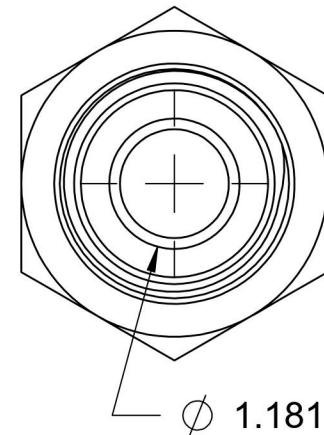

# 7002-16-20-SS

Stainless Steel, SAE J514 37° Flare Male BSPP Port/Line Connector, 1" Male JIC x 1-1/4-11 Male BSPP 60° Line/Port

6701 Cochran Road  
Solon, Ohio 44139  
Phone: (440) 248-1880  
Toll Free: 1-888-331-1523