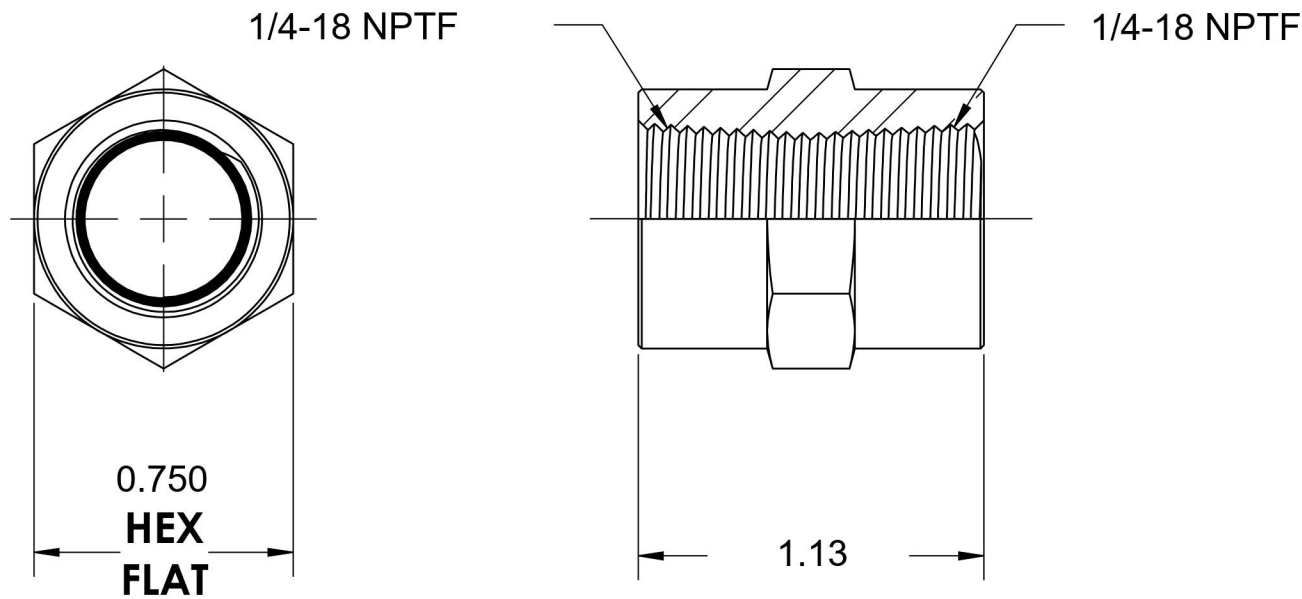

5000-04-04-B

Brass, SAE J514 Pipe Hex Coupling, 1/4" Female NPTF x 1/4" Female NPTF

6701 Cochran Road
Solon, Ohio 44139
Phone: (440) 248-1880
Toll Free: 1-888-331-1523

Temperature Rating -325°F to 400°F	Material C36000 Brass	Industry Standards SAE J514 , SAE J476	Series 5000-B
Pressure Rating 3900 psi	Finish Natural Finish		Series Description SAE J514 Pipe Hex Coupling