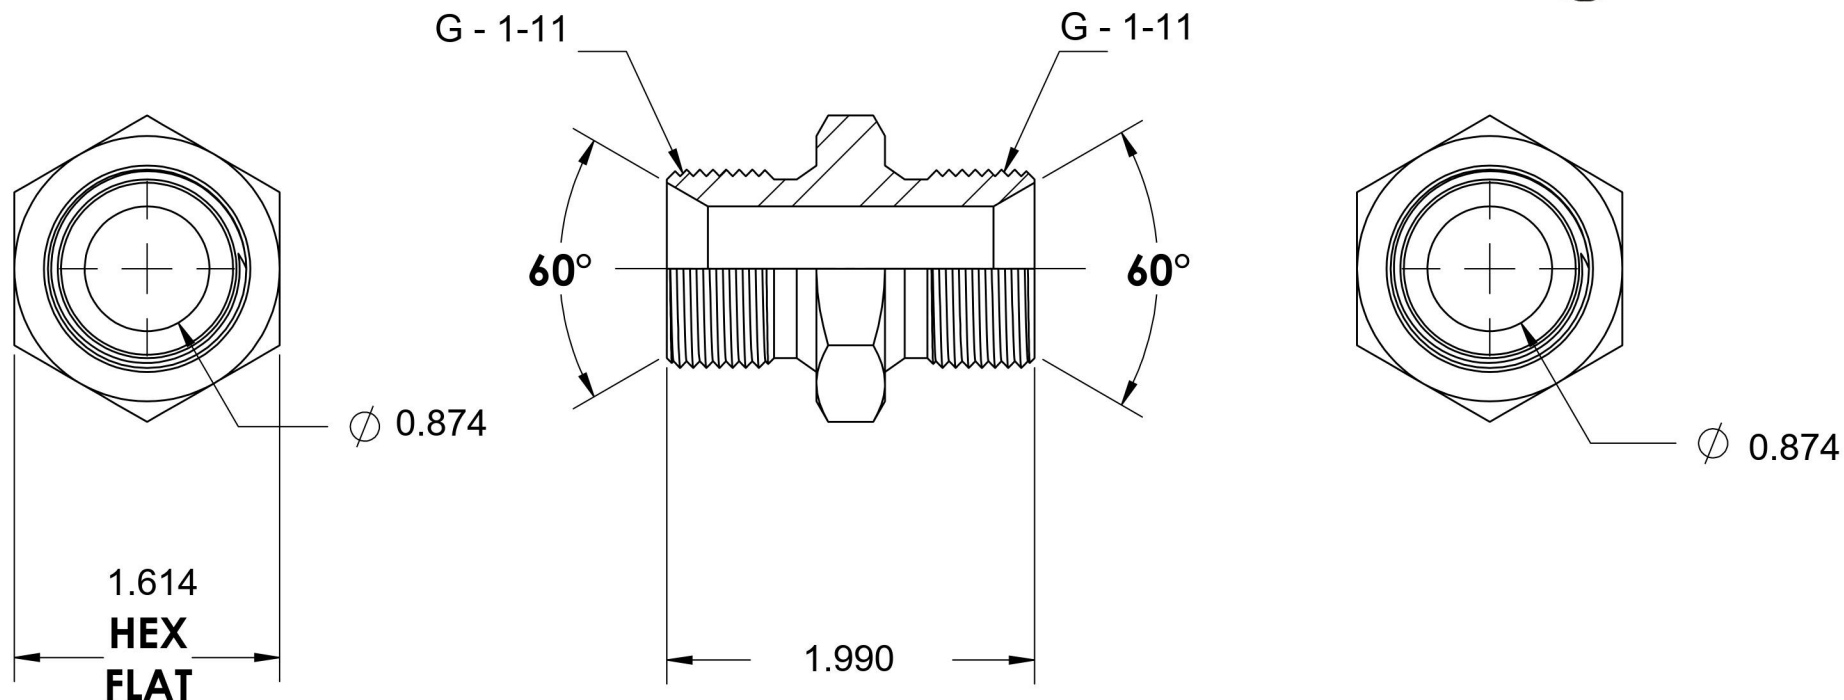

# 9022-16-16

Steel, ISO 1179 BSPP Port/Line Union, 1-11 Male BSPP 60° Line/Port x 1-11 Male BSPP 60° Line/Port

6701 Cochran Road  
Solon, Ohio 44139  
Phone: (440) 248-1880  
Toll Free: 1-888-331-1523

<b>Temperature Rating</b>	<b>Material</b>	<b>Industry Standards</b>	<b>Series</b>
-65°F to 500°F	C1045/12L14 Steel	ISO 1179, ISO 8434-6 ASTM B633	9022
<b>Pressure Rating</b>	<b>Finish</b>		<b>Series Description</b>
1700 psi	Trivalent Zinc		ISO 1179 BSPP Port/Line Union