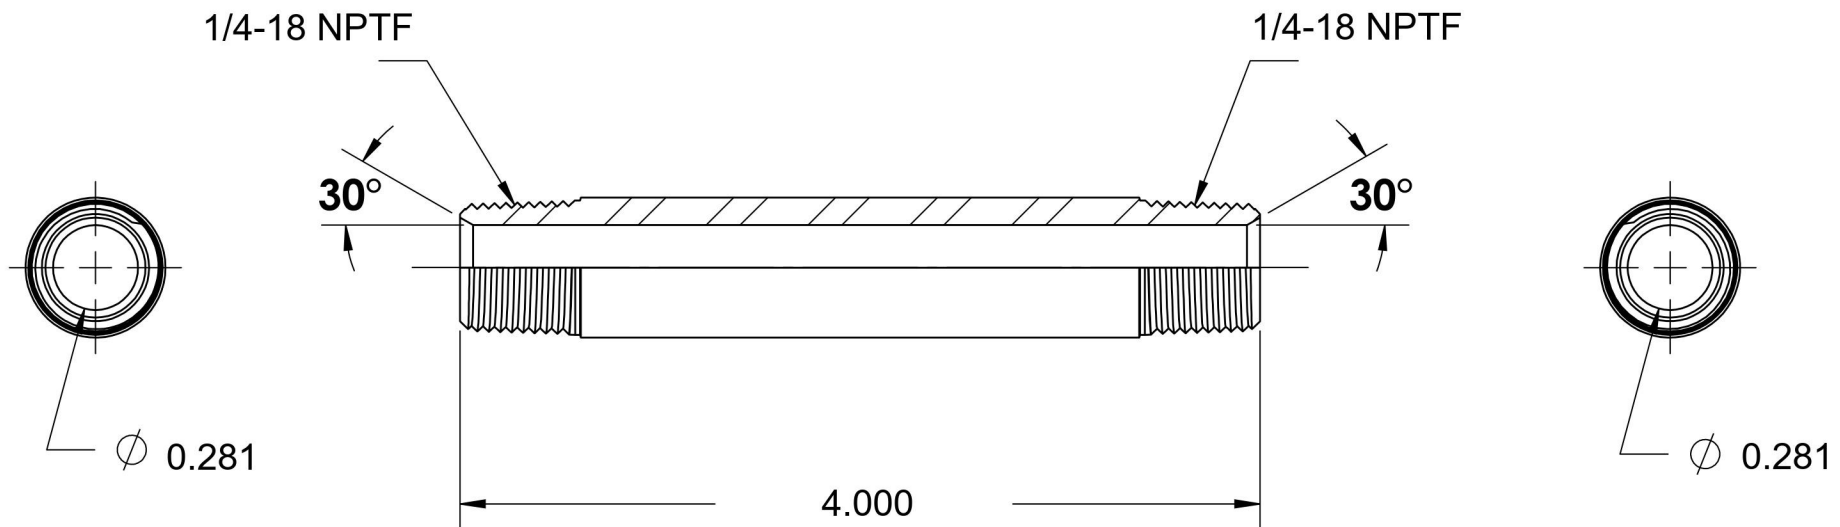

# 5404-N-04X4.000-B

Brass, SAE J514 Pipe Long Nipple, 1/4" Male NPTF 30° x 1/4" Male NPTF 30°

6701 Cochran Road  
Solon, Ohio 44139  
Phone: (440) 248-1880  
Toll Free: 1-888-331-1523

<b>Temperature Rating</b> -325°F to 400°F	<b>Material</b> C36000 Brass	<b>Industry Standards</b> SAE J514, SAE J476	<b>Series</b> 5404-N-B
<b>Pressure Rating</b> 3900 psi	<b>Finish</b> Natural Finish		<b>Series Description</b> SAE J514 Pipe Long Nipple