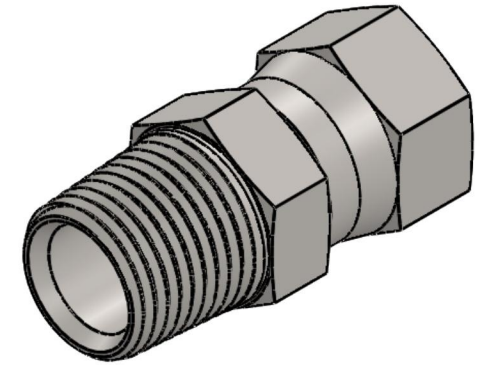

6505-04-05-SS

Stainless Steel, SAE J514 37° Flare Swivel Male Connector, 1/4" Male NPTF 30° x 5/16" Female JIC Swivel

6701 Cochran Road
Solon, Ohio 44139
Phone: (440) 248-1880
Toll Free: 1-888-331-1523

Temperature Rating

6000 psi

Finish

Passivated

Series Description

SAE J514 37° Flare Swivel
Male Connector