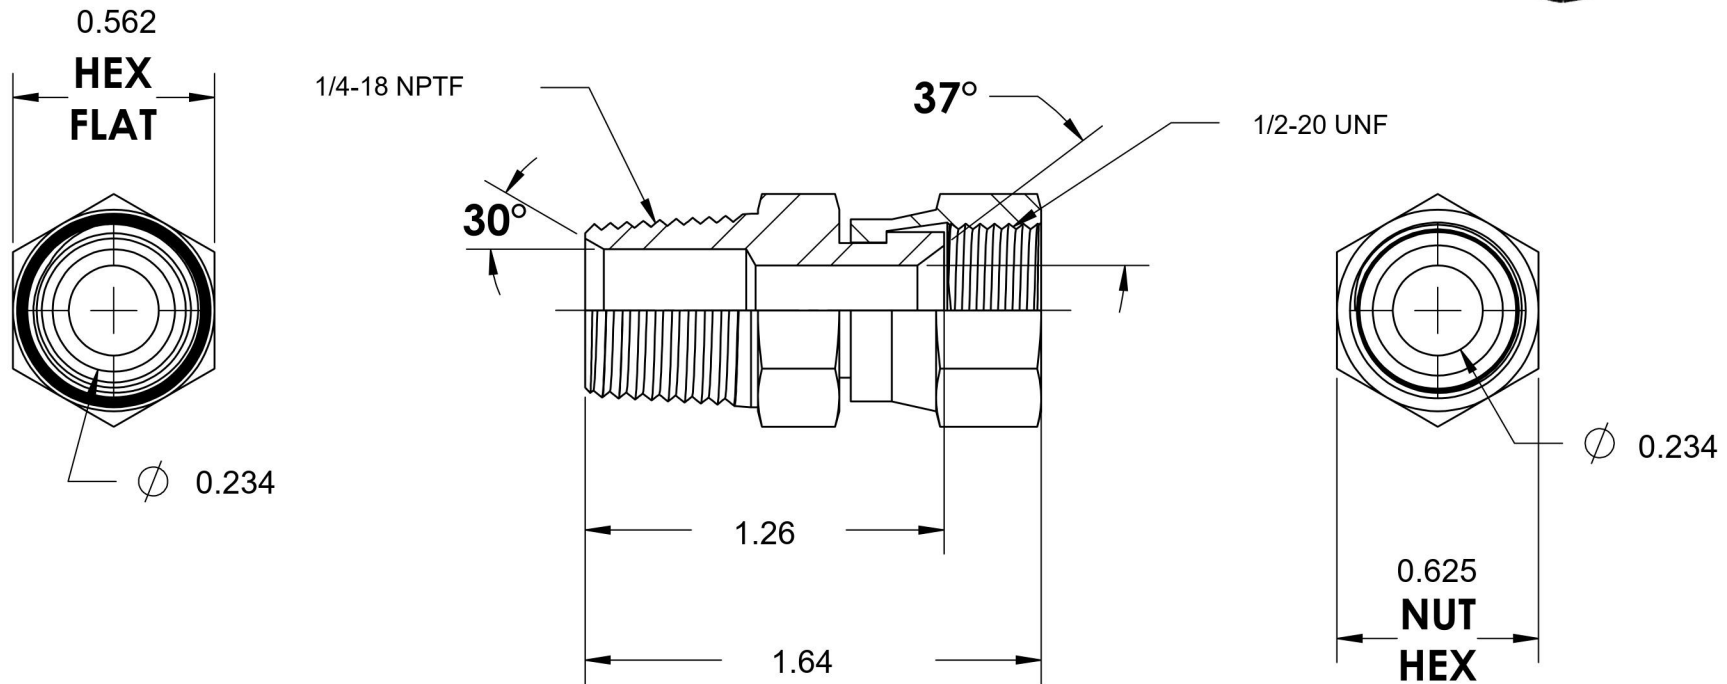

6505-04-05-SS

Stainless Steel, SAE J514 37° Flare Swivel Male Connector, 1/4" Male NPTF 30° x 5/16" Female JIC Swivel

6701 Cochran Road
Solon, Ohio 44139
Phone: (440) 248-1880
Toll Free: 1-888-331-1523

Temperature Rating

6000 psi

Finish

Passivated

Series Description

SAE J514 37° Flare Swivel
Male Connector