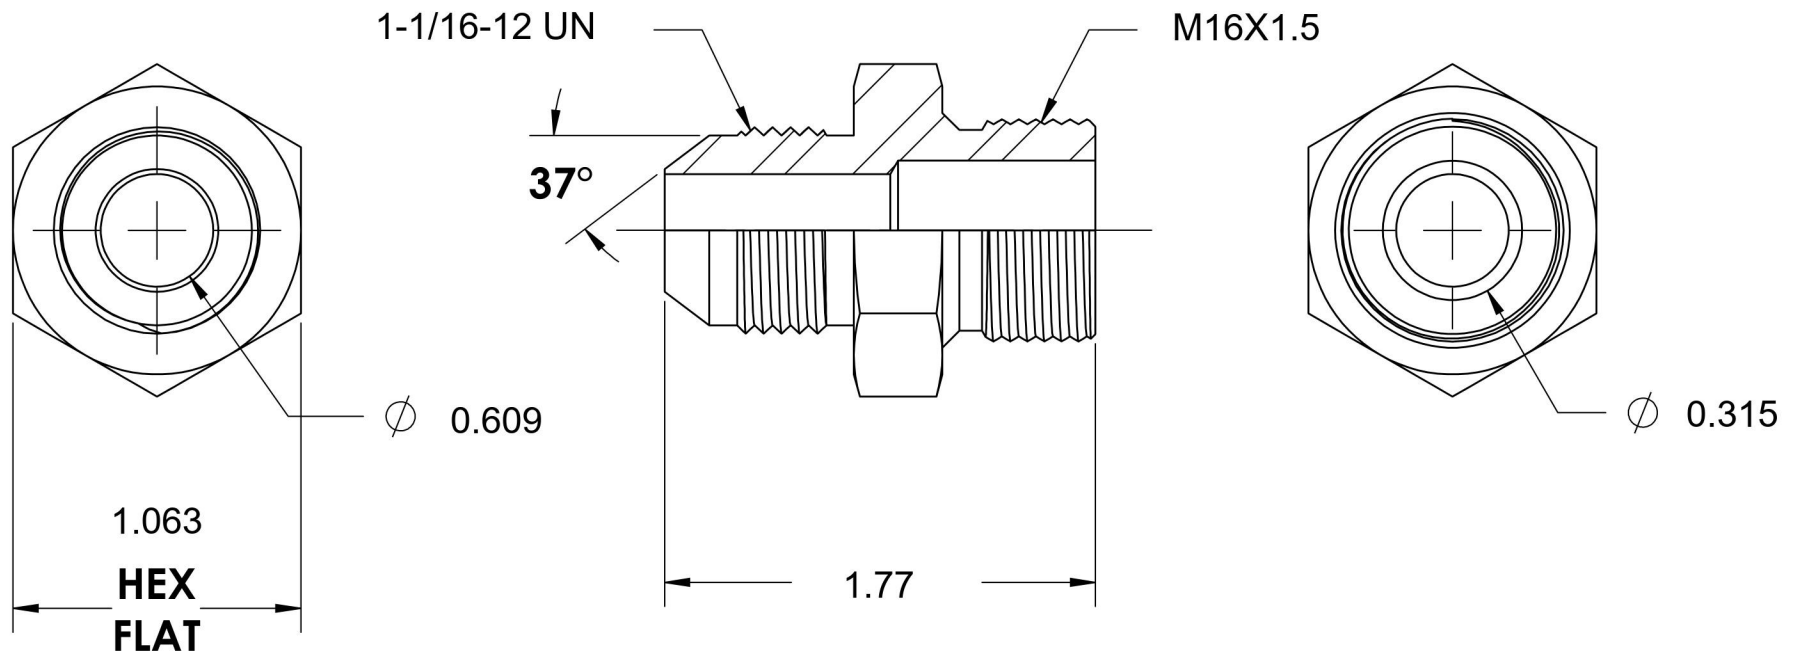

7005-12-16

Steel, SAE J514 37° Flare Male Metric Port/Line Connector, 3/4" Male JIC x M16X1.5 Male Metric 60° Line/Port

6701 Cochran Road
Solon, Ohio 44139
Phone: (440) 248-1880
Toll Free: 1-888-331-1523

Temperature Rating	Material	Industry Standards	Series
-65°F to 500°F	C1045/12L14 Steel	SAE J514, ISO 9974	7005
Pressure Rating	Finish	ASTM B633	Series Description
5000 psi	Trivalent Zinc		SAE J514 37° Flare Male Metric Port/Line Connector