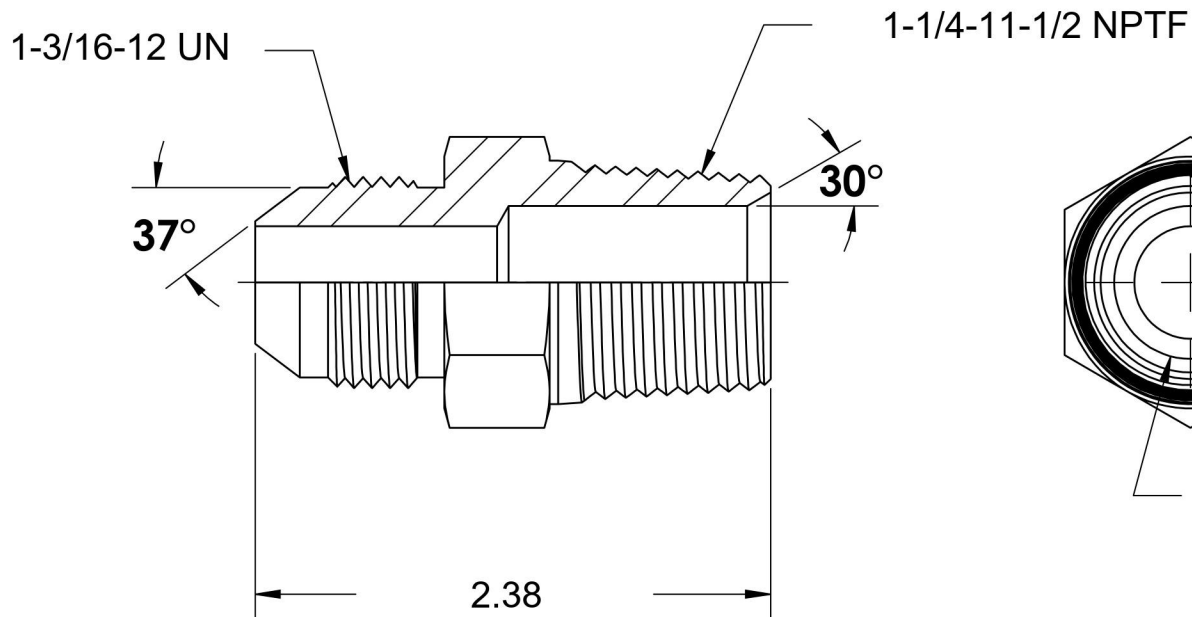

2404-14-20-B

Brass, SAE J514 37° Flare Male Connector, 7/8" Male JIC x 1-1/4" Male NPTF 30°

6701 Cochran Road
Solon, Ohio 44139
Phone: (440) 248-1880
Toll Free: 1-888-331-1523

Temperature Rating -325°F to 400°F	Material C360 Brass	Industry Standards SAE J514 , SAE J476	Series 2404-B
Pressure Rating 1600 psi	Finish Natural Finish		Series Description SAE J514 37° Flare Male Connector