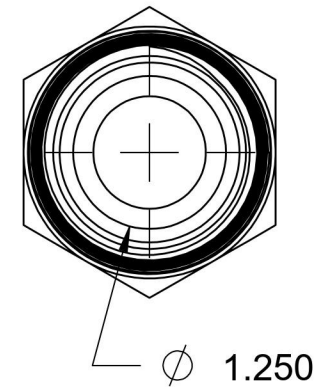

2404-14-20-B

Brass, SAE J514 37° Flare Male Connector, 7/8" Male JIC x 1-1/4" Male NPTF 30°

6701 Cochran Road
Solon, Ohio 44139
Phone: (440) 248-1880
Toll Free: 1-888-331-1523

Temperature Rating -325°F to 400°F	Material C360 Brass	Industry Standards SAE J514 , SAE J476	Series 2404-B
Pressure Rating 1600 psi	Finish Natural Finish		Series Description SAE J514 37° Flare Male Connector