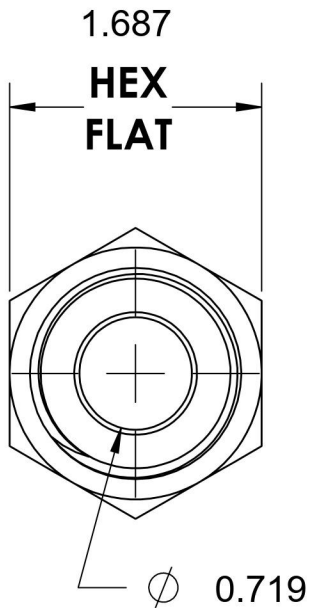

2404-14-20-B

Brass, SAE J514 37° Flare Male Connector, 7/8" Male JIC x 1-1/4" Male NPTF 30°

6701 Cochran Road
Solon, Ohio 44139
Phone: (440) 248-1880
Toll Free: 1-888-331-1523

Temperature Rating -325°F to 400°F	Material C360 Brass	Industry Standards SAE J514 , SAE J476	Series 2404-B
Pressure Rating 1600 psi	Finish Natural Finish		Series Description SAE J514 37° Flare Male Connector