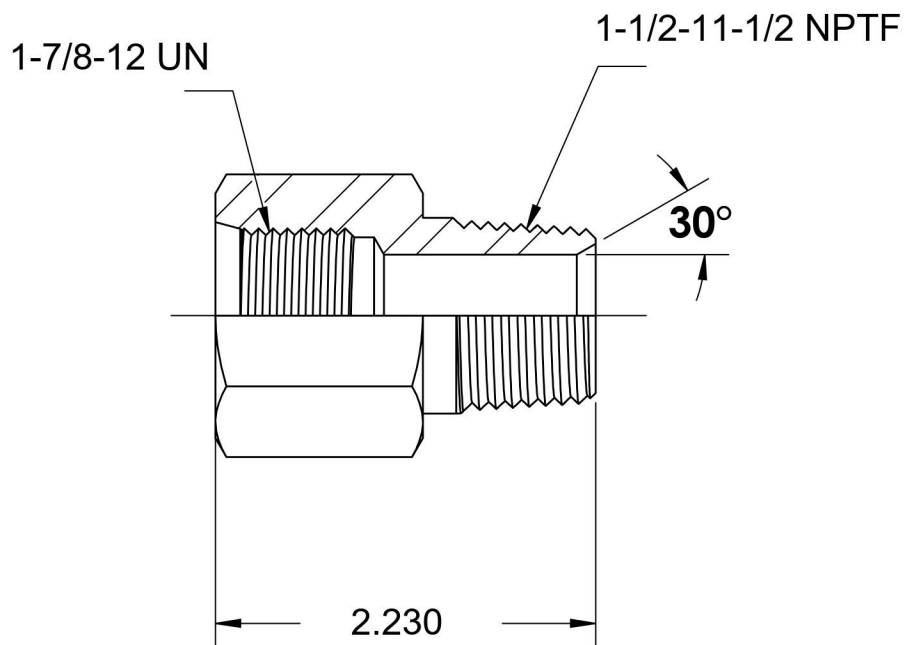

6404-24-24

Steel, SAE J1926 O-Ring Boss Male Adapter, 1-7/8-12 Female ORB x 1-1/2" Male NPTF 30°

6701 Cochran Road
Solon, Ohio 44139
Phone: (440) 248-1880
Toll Free: 1-888-331-1523

Temperature Rating -65°F to 500°F	Material C1045/12L14 Steel	Industry Standards SAE J1926-1, SAE J476 ASTM B633	Series 6404
Pressure Rating 3000 psi	Finish Trivalent Zinc		Series Description SAE J1926 O-Ring Boss Male Adapter