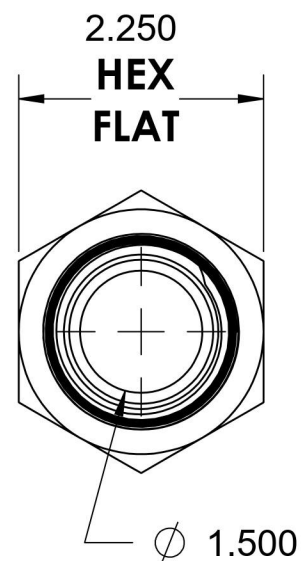

6404-24-24

Steel, SAE J1926 O-Ring Boss Male Adapter, 1-7/8-12 Female ORB x 1-1/2" Male NPTF 30°

6701 Cochran Road
Solon, Ohio 44139
Phone: (440) 248-1880
Toll Free: 1-888-331-1523

Temperature Rating -65°F to 500°F	Material C1045/12L14 Steel	Industry Standards SAE J1926-1, SAE J476 ASTM B633	Series 6404
Pressure Rating 3000 psi	Finish Trivalent Zinc		Series Description SAE J1926 O-Ring Boss Male Adapter