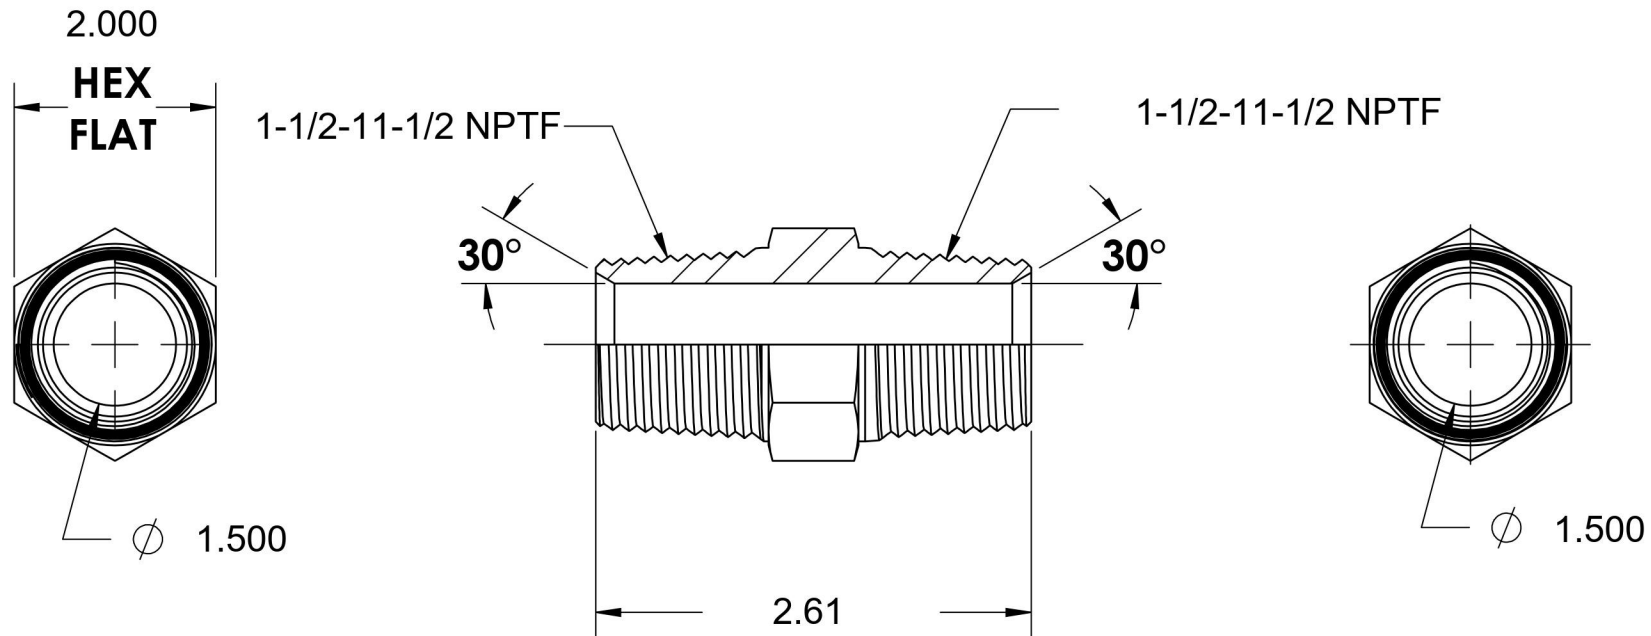

5404-24-24-SS

Stainless Steel, SAE J514 Pipe Nipple, 1-1/2" Male NPTF 30° x 1-1/2" Male NPTF 30°

6701 Cochran Road
Solon, Ohio 44139
Phone: (440) 248-1880
Toll Free: 1-888-331-1523

Temperature Rating	Material	Industry Standards	Series
-425°F to 1200°F	316/316L Stainless Steel	SAE J514 , SAE J476	5404-SS
Pressure Rating	Finish		Series Description
3600 psi	Passivated		SAE J514 Pipe Nipple