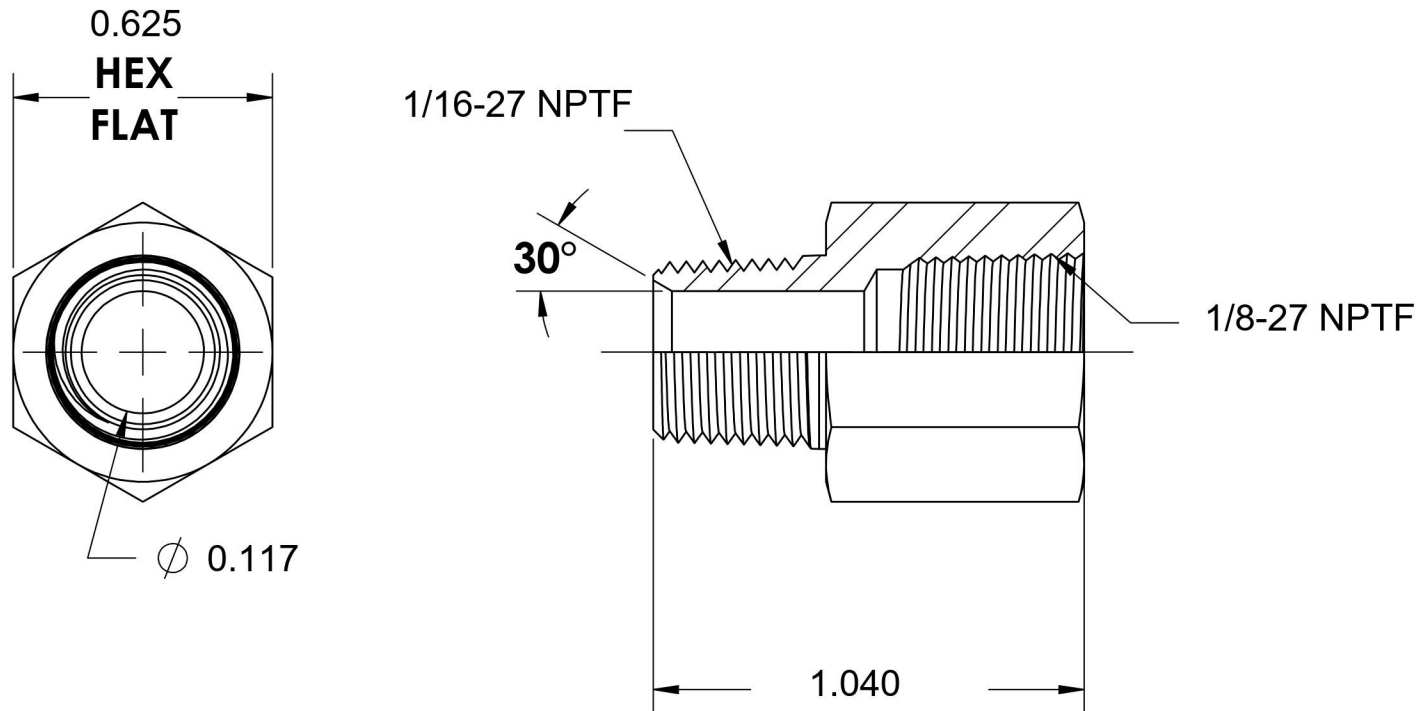

# 5405-01-02-SS

Stainless Steel, SAE J514 Pipe Expander, 1/16" Male NPTF 30° x 1/8" Female NPTF

6701 Cochran Road  
Solon, Ohio 44139  
Phone: (440) 248-1880  
Toll Free: 1-888-331-1523

<b>Temperature Rating</b>	<b>Material</b>	<b>Industry Standards</b>	<b>Series</b>
-425°F to 1200°F	316/316L Stainless Steel	SAE J514 , SAE J476	5405-SS
<b>Pressure Rating</b>	<b>Finish</b>		<b>Series Description</b>
6000 psi	Passivated		SAE J514 Pipe Expander