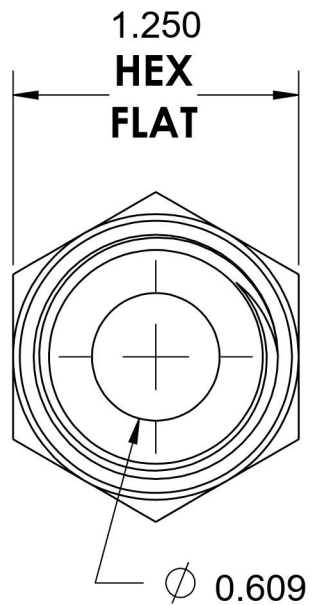

6405-12-04-O-SS

Stainless Steel, SAE J1926 O-Ring Boss Female Adapter, 1-1/16-12 Male ORB x 1/4" Female NPTF

6701 Cochran Road
Solon, Ohio 44139
Phone: (440) 248-1880
Toll Free: 1-888-331-1523

Temperature Rating	Material	Industry Standards	Series
-40°F to 250°F	316/316L Stainless Steel	SAE J1926-3, SAE J476	6405-O-SS
Pressure Rating	Finish	SAE J515	Series Description
6000 psi	Passivated		SAE J1926 O-Ring Boss Female Adapter