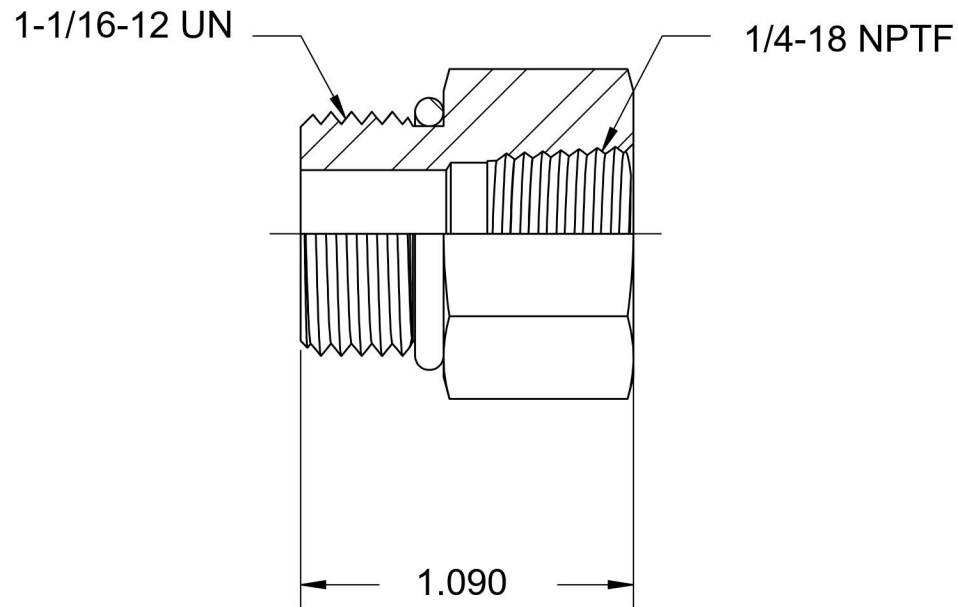

6405-12-04-O-SS

Stainless Steel, SAE J1926 O-Ring Boss Female Adapter, 1-1/16-12 Male ORB x 1/4" Female NPTF

6701 Cochran Road
Solon, Ohio 44139
Phone: (440) 248-1880
Toll Free: 1-888-331-1523

Temperature Rating	Material	Industry Standards	Series
-40°F to 250°F	316/316L Stainless Steel	SAE J1926-3, SAE J476	6405-O-SS
Pressure Rating	Finish	SAE J515	Series Description
6000 psi	Passivated		SAE J1926 O-Ring Boss Female Adapter