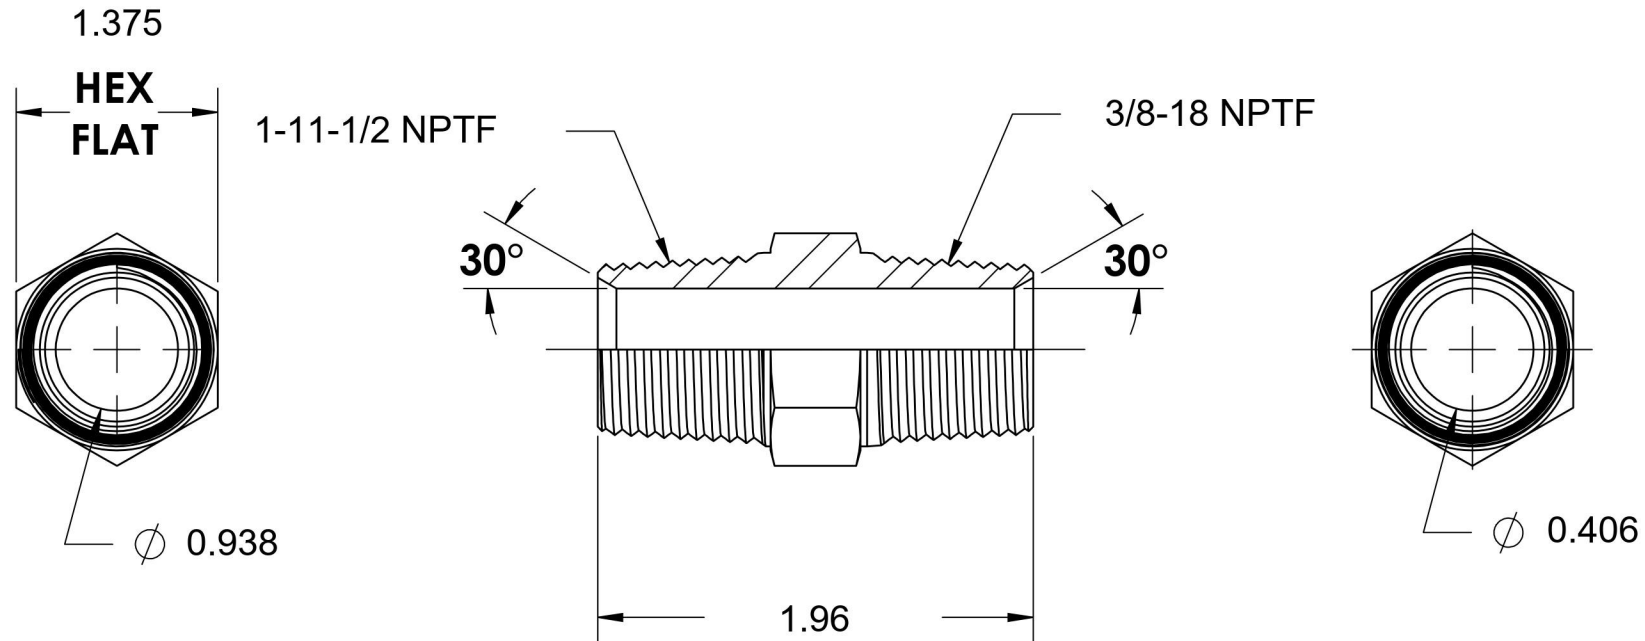

5404-16-06

Steel, SAE J514 Pipe Nipple, 1" Male NPTF 30° x 3/8" Male NPTF 30°

6701 Cochran Road
Solon, Ohio 44139
Phone: (440) 248-1880
Toll Free: 1-888-331-1523

Temperature Rating

-65°F to 500°F

Pressure Rating

Series

5404

Series Description

SAE J514 Pipe Nipple