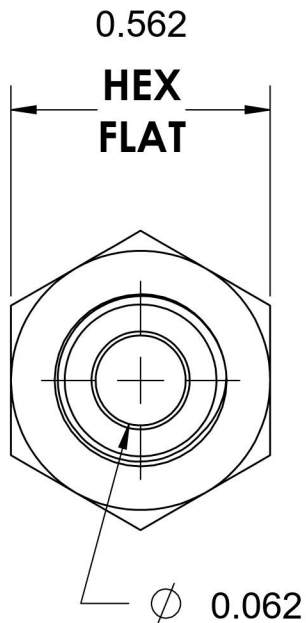

2405-02-02-B

Brass, SAE J514 Flared Tube Female Connector, 1/8" Male JIC x 1/8" Female NPTF

6701 Cochran Road
Solon, Ohio 44139
Phone: (440) 248-1880
Toll Free: 1-888-331-1523

Temperature Rating -325°F to 400°F	Material C360 Brass	Industry Standards SAE J514 , SAE J476	Series 2405-B
Pressure Rating 3300 psi	Finish Natural Finish		Series Description SAE J514 Flared Tube Female Connector