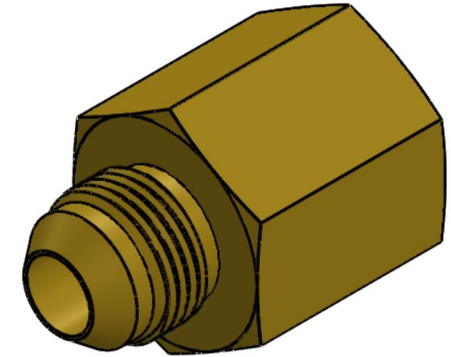

2405-02-02-B

Brass, SAE J514 Flared Tube Female Connector, 1/8" Male JIC x 1/8" Female NPTF

6701 Cochran Road
Solon, Ohio 44139
Phone: (440) 248-1880
Toll Free: 1-888-331-1523

Temperature Rating -325°F to 400°F	Material C360 Brass	Industry Standards SAE J514 , SAE J476	Series 2405-B
Pressure Rating 3300 psi	Finish Natural Finish		Series Description SAE J514 Flared Tube Female Connector