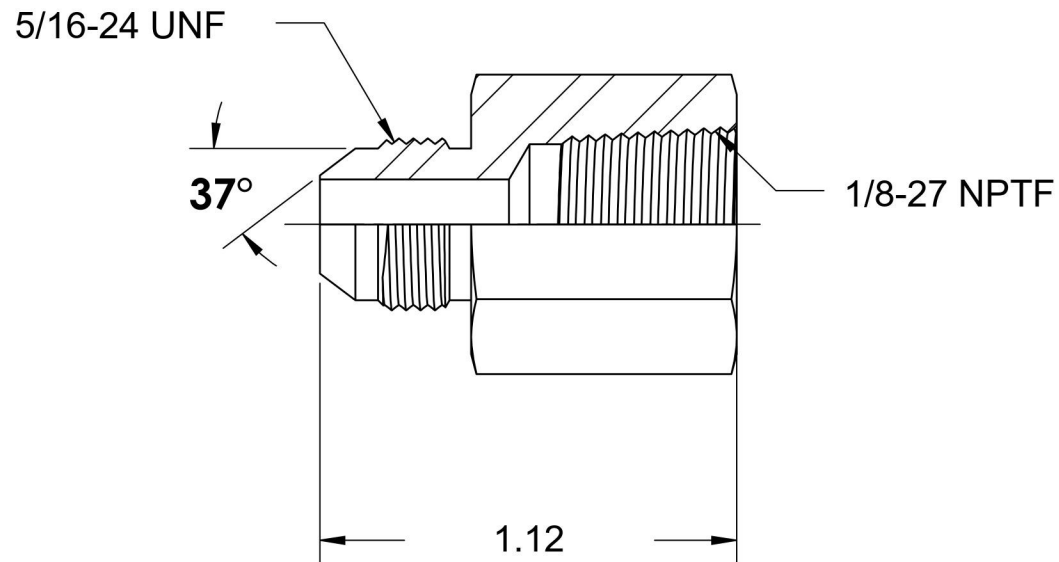

2405-02-02-B

Brass, SAE J514 Flared Tube Female Connector, 1/8" Male JIC x 1/8" Female NPTF

6701 Cochran Road
Solon, Ohio 44139
Phone: (440) 248-1880
Toll Free: 1-888-331-1523

Temperature Rating -325°F to 400°F	Material C360 Brass	Industry Standards SAE J514 , SAE J476	Series 2405-B
Pressure Rating 3300 psi	Finish Natural Finish		Series Description SAE J514 Flared Tube Female Connector