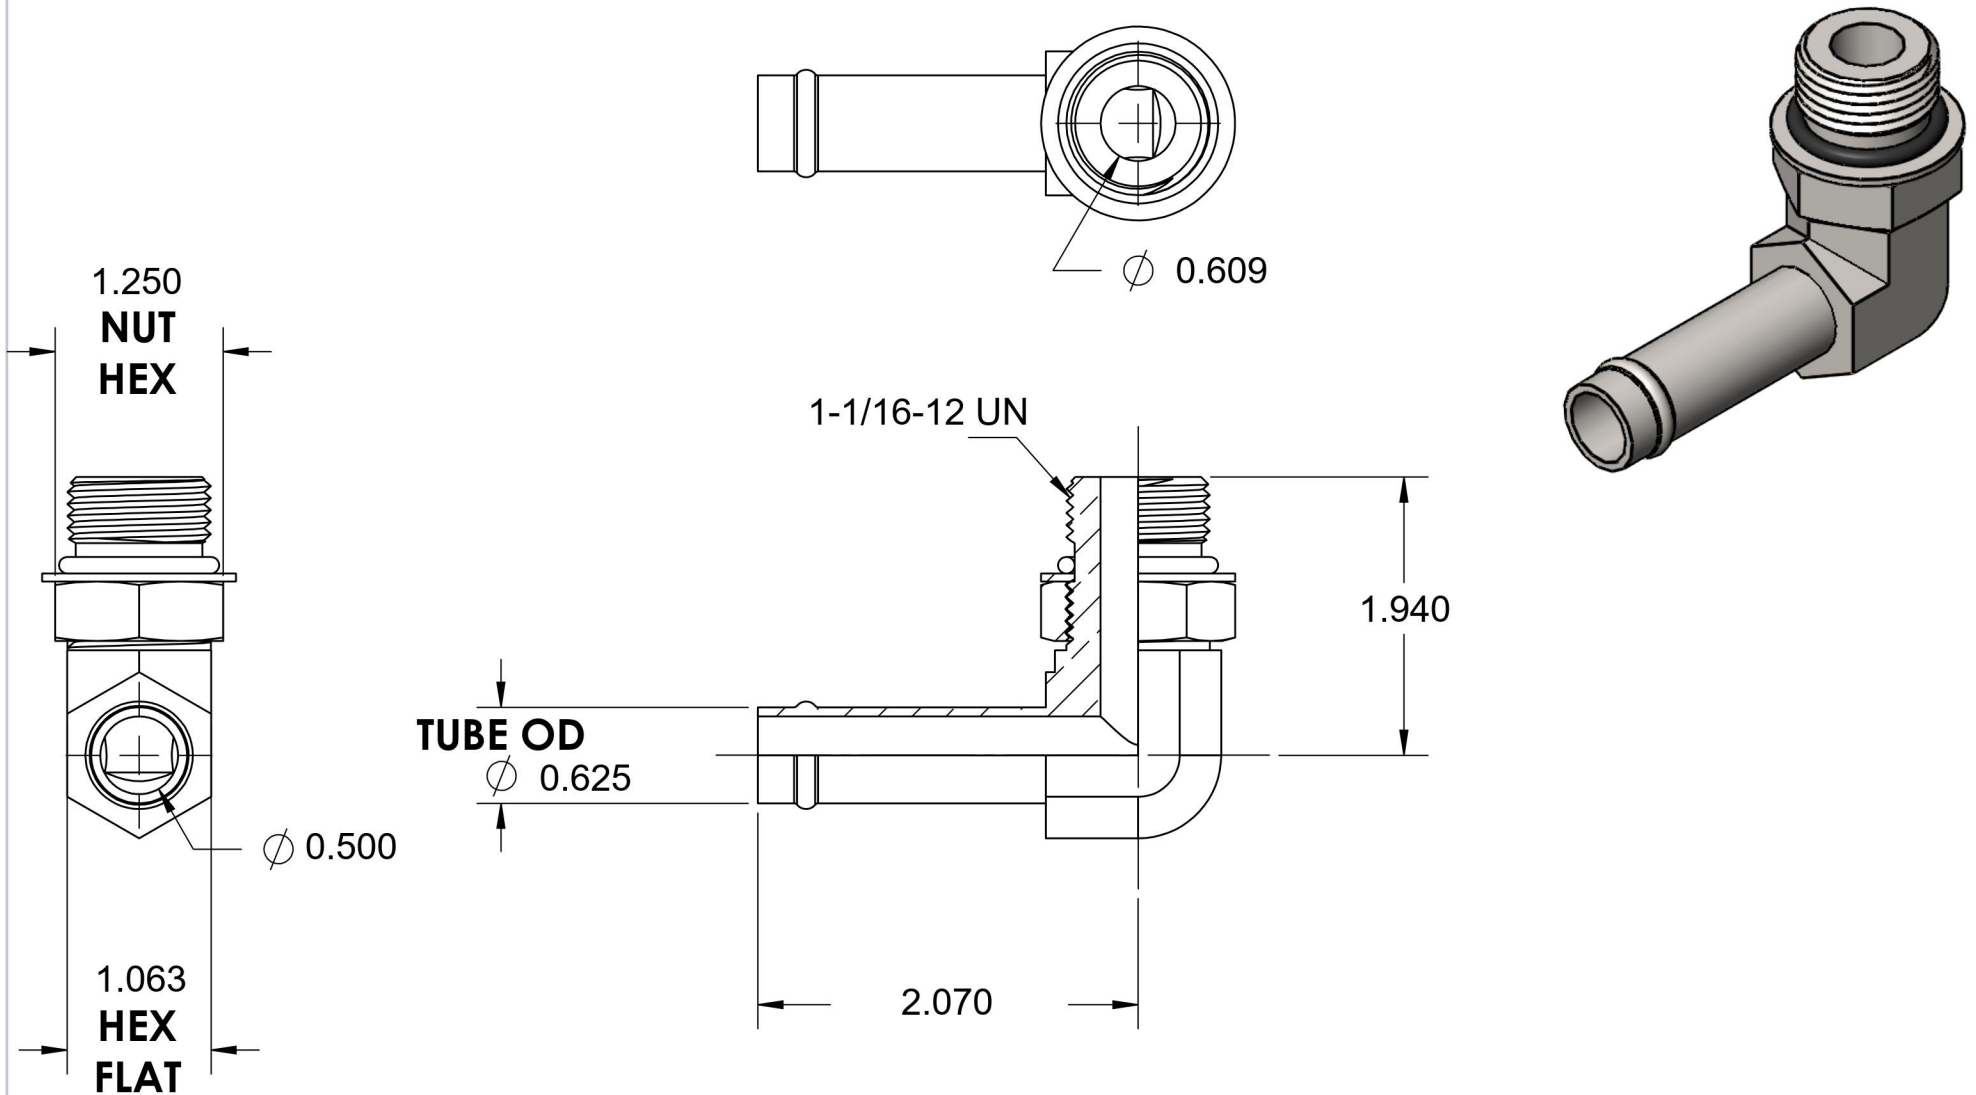

4601-10-12-NWO-FG

Steel, SAE J1231 Hose Bead 90° Adjustable Port Elbow, 5/8" Beaded Hose Barb x 1-1/16-12 Male Adjustable ORB

6701 Cochran Road
Solon, Ohio 44139
Phone: (440) 248-1880
Toll Free: 1-888-331-1523

Temperature Rating

-40°F to 250°F

Pressure Rating

150 psi

Material

C1045 Steel

Finish

Trivalent Zinc

Industry Standards

SAE J1231-2, SAE J1926-3
SAE J515, ASTM B633

Series

4601-NWO-FG

Series Description

SAE J1231 Hose Bead
90° Adjustable Port Elbow