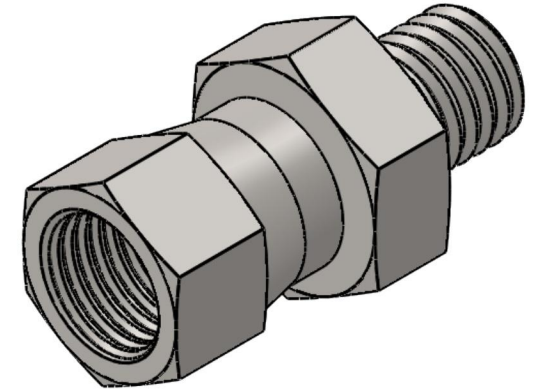

7025-10-16

Steel, SAE J514 37° Flare Swivel Male Metric Port/Line Connector, 5/8" Female JIC Swivel x M16X1.5 Male Metric 60° Line/Port

6701 Cochran Road
Solon, Ohio 44139
Phone: (440) 248-1880
Toll Free: 1-888-331-1523

Temperature Rating	Material	Industry Standards	Series
-65°F to 500°F	C1045 / 12L14 Steel	SAE J514, ISO 9974	7025
Pressure Rating	Finish	ASTM B633	Series Description
5000 psi	Trivalent Zinc		SAE J514 37° Flare Swivel Male Metric Port/Line Connector