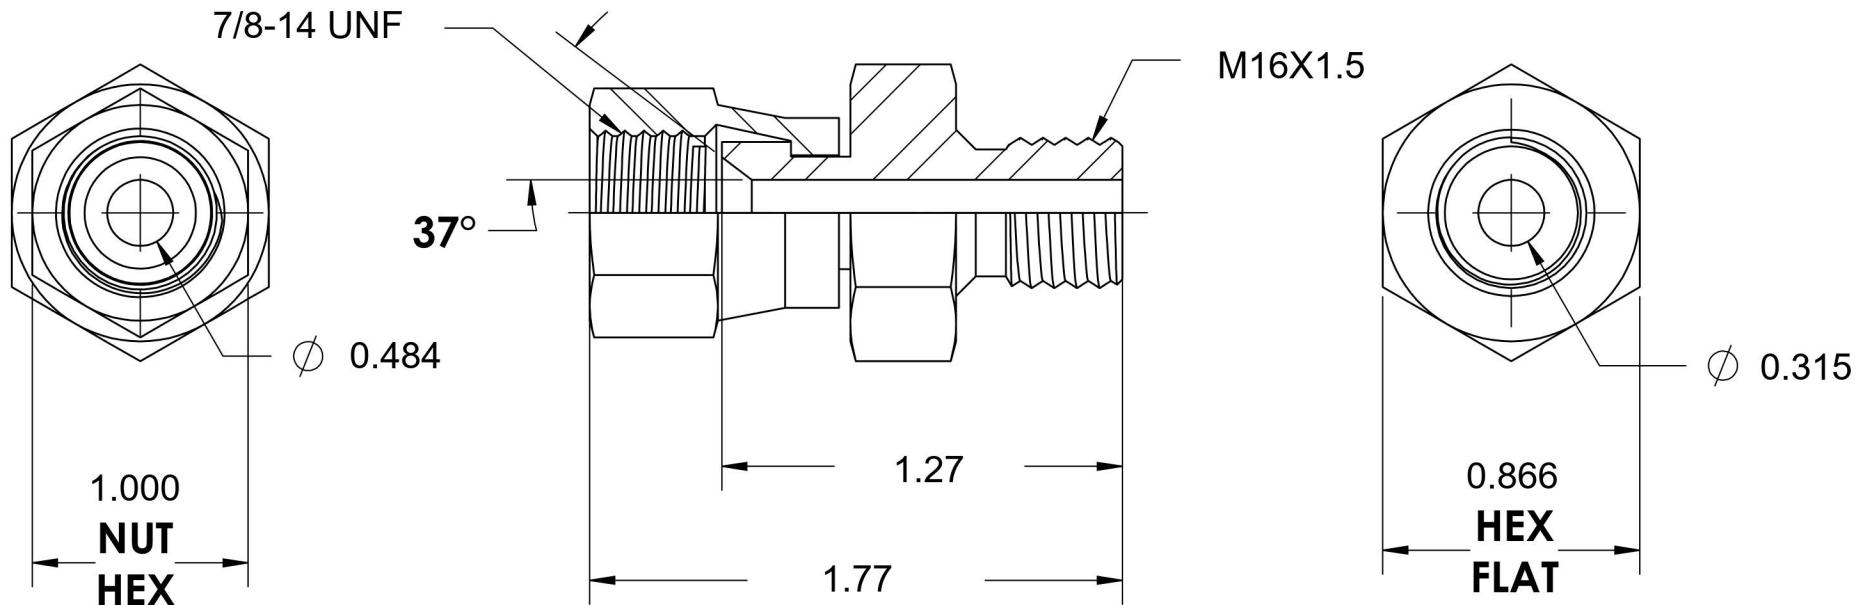

7025-10-16

Steel, SAE J514 37° Flare Swivel Male Metric Port/Line Connector, 5/8" Female JIC Swivel x M16X1.5 Male Metric 60° Line/Port

6701 Cochran Road
Solon, Ohio 44139
Phone: (440) 248-1880
Toll Free: 1-888-331-1523

Temperature Rating	Material	Industry Standards	Series
-65°F to 500°F	C1045 / 12L14 Steel	SAE J514, ISO 9974	7025
Pressure Rating	Finish	ASTM B633	Series Description
5000 psi	Trivalent Zinc		SAE J514 37° Flare Swivel Male Metric Port/Line Connector