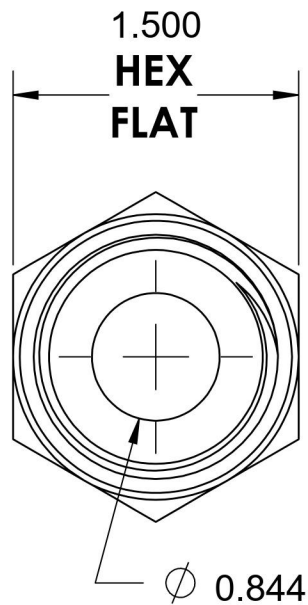

6405-16-08-O-SS

Stainless Steel, SAE J1926 O-Ring Boss Female Adapter, 1-5/16-12 Male ORB x 1/2" Female NPTF

6701 Cochran Road
Solon, Ohio 44139
Phone: (440) 248-1880
Toll Free: 1-888-331-1523

Temperature Rating	Material	Industry Standards	Series
-40°F to 250°F	316/316L Stainless Steel	SAE J1926-3, SAE J476	6405-O-SS
Pressure Rating	Finish	SAE J515	Series Description
6000 psi	Passivated		SAE J1926 O-Ring Boss Female Adapter