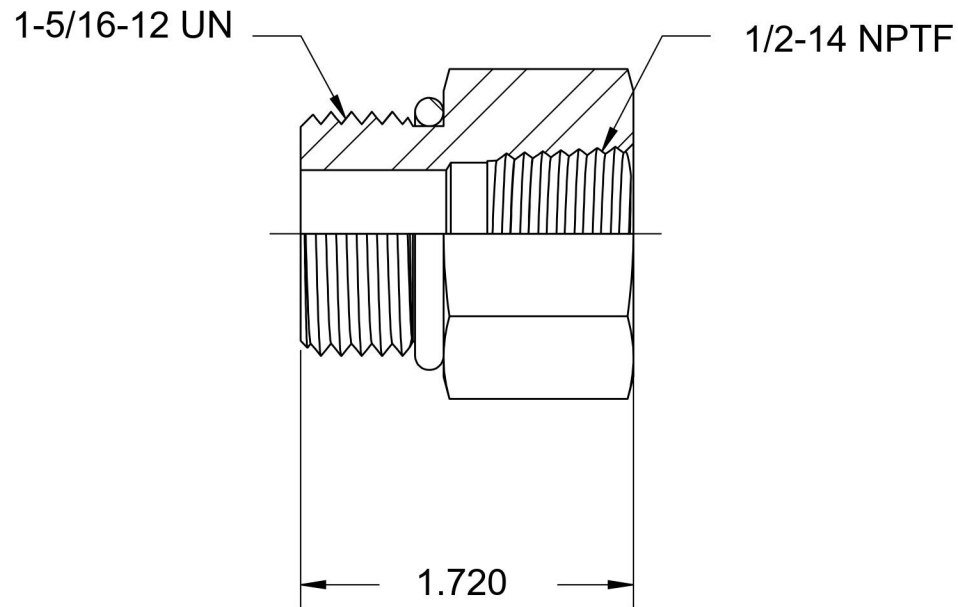

6405-16-08-O-SS

Stainless Steel, SAE J1926 O-Ring Boss Female Adapter, 1-5/16-12 Male ORB x 1/2" Female NPTF

6701 Cochran Road
Solon, Ohio 44139
Phone: (440) 248-1880
Toll Free: 1-888-331-1523

Temperature Rating	Material	Industry Standards	Series
-40°F to 250°F	316/316L Stainless Steel	SAE J1926-3, SAE J476	6405-O-SS
Pressure Rating	Finish	SAE J515	Series Description
6000 psi	Passivated		SAE J1926 O-Ring Boss Female Adapter