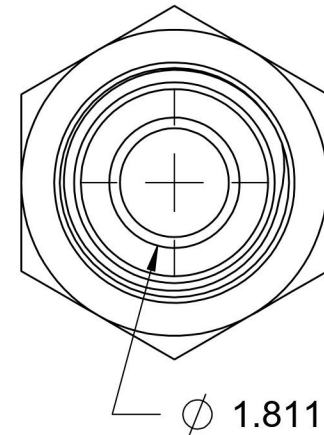

# 7002-16-32

Steel, SAE J514 37° Flare Male BSPP Port/Line Connector, 1" Male JIC x 2-11 Male BSPP 60° Line/Port

6701 Cochran Road  
Solon, Ohio 44139  
Phone: (440) 248-1880  
Toll Free: 1-888-331-1523

<b>Temperature Rating</b>	<b>Material</b>	<b>Industry Standards</b>	<b>Series</b>
-65°F to 500°F	C1045/12L14 Steel	SAE J514, ISO 1179	7002
<b>Pressure Rating</b>	<b>Finish</b>	ISO 8434-6, ASTM B633	<b>Series Description</b>
1000 psi	Trivalent Zinc		SAE J514 37° Flare Male BSPP Port/Line Connector