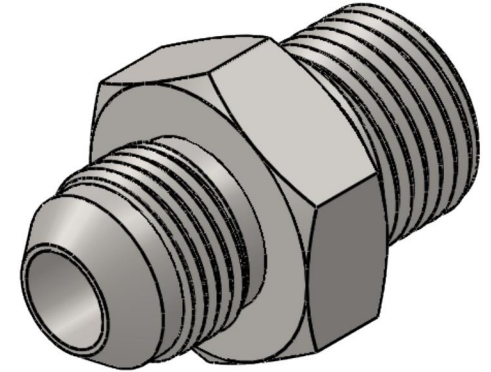

# 7002-16-32

Steel, SAE J514 37° Flare Male BSPP Port/Line Connector, 1" Male JIC x 2-11 Male BSPP 60° Line/Port

6701 Cochran Road  
Solon, Ohio 44139  
Phone: (440) 248-1880  
Toll Free: 1-888-331-1523

<b>Temperature Rating</b>	<b>Material</b>	<b>Industry Standards</b>	<b>Series</b>
-65°F to 500°F	C1045/12L14 Steel	SAE J514, ISO 1179	7002
<b>Pressure Rating</b>	<b>Finish</b>	ISO 8434-6, ASTM B633	<b>Series Description</b>
1000 psi	Trivalent Zinc		SAE J514 37° Flare Male BSPP Port/Line Connector