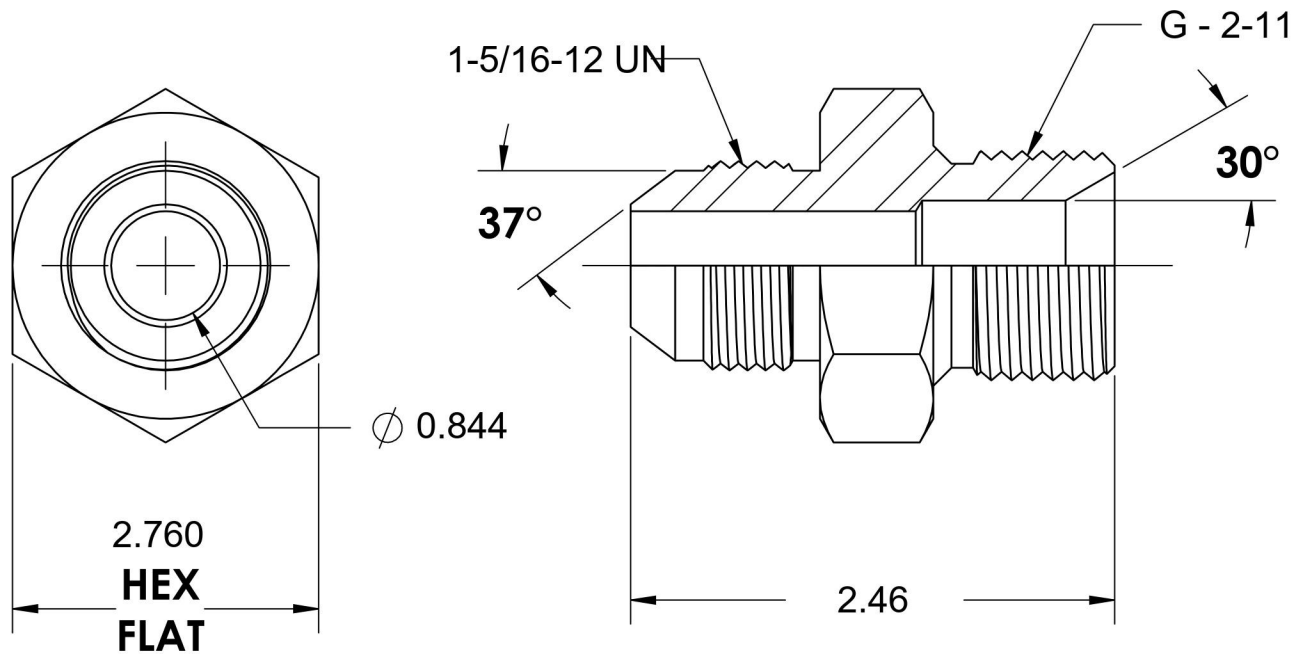

# 7002-16-32

Steel, SAE J514 37° Flare Male BSPP Port/Line Connector, 1" Male JIC x 2-11 Male BSPP 60° Line/Port

6701 Cochran Road  
Solon, Ohio 44139  
Phone: (440) 248-1880  
Toll Free: 1-888-331-1523

<b>Temperature Rating</b>	<b>Material</b>	<b>Industry Standards</b>	<b>Series</b>
-65°F to 500°F	C1045/12L14 Steel	SAE J514, ISO 1179	7002
<b>Pressure Rating</b>	<b>Finish</b>	ISO 8434-6, ASTM B633	<b>Series Description</b>
1000 psi	Trivalent Zinc		SAE J514 37° Flare Male BSPP Port/Line Connector