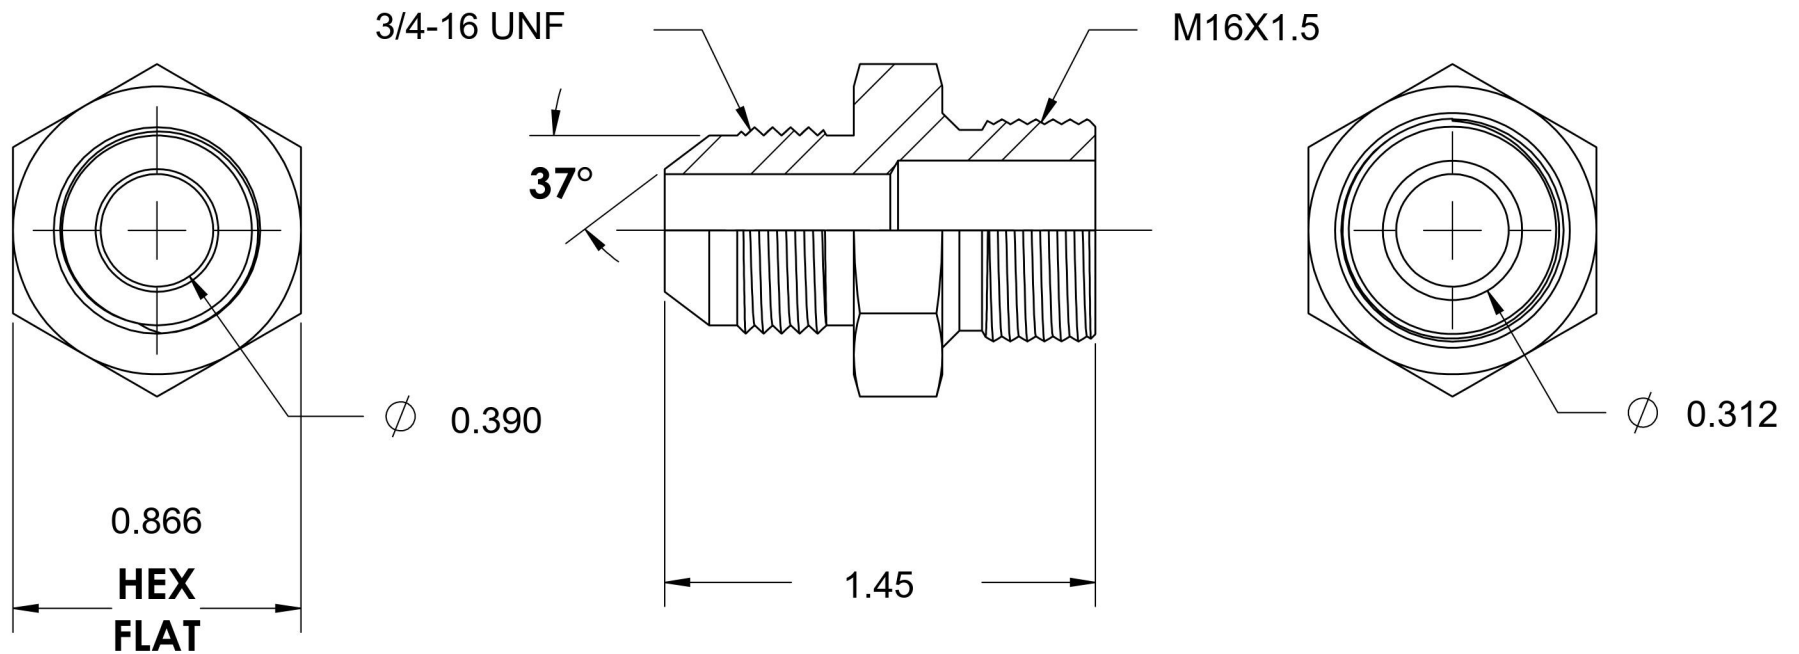

7005-08-16

Steel, SAE J514 37° Flare Male Metric Port/Line Connector, 1/2" Male JIC x M16X1.5 Male Metric 60° Line/Port

6701 Cochran Road
Solon, Ohio 44139
Phone: (440) 248-1880
Toll Free: 1-888-331-1523

Temperature Rating	Material	Industry Standards	Series
-65°F to 500°F	C1045/12L14 Steel	SAE J514, ISO 9974	7005
Pressure Rating	Finish	ASTM B633	Series Description
6000 psi	Trivalent Zinc		SAE J514 37° Flare Male Metric Port/Line Connector