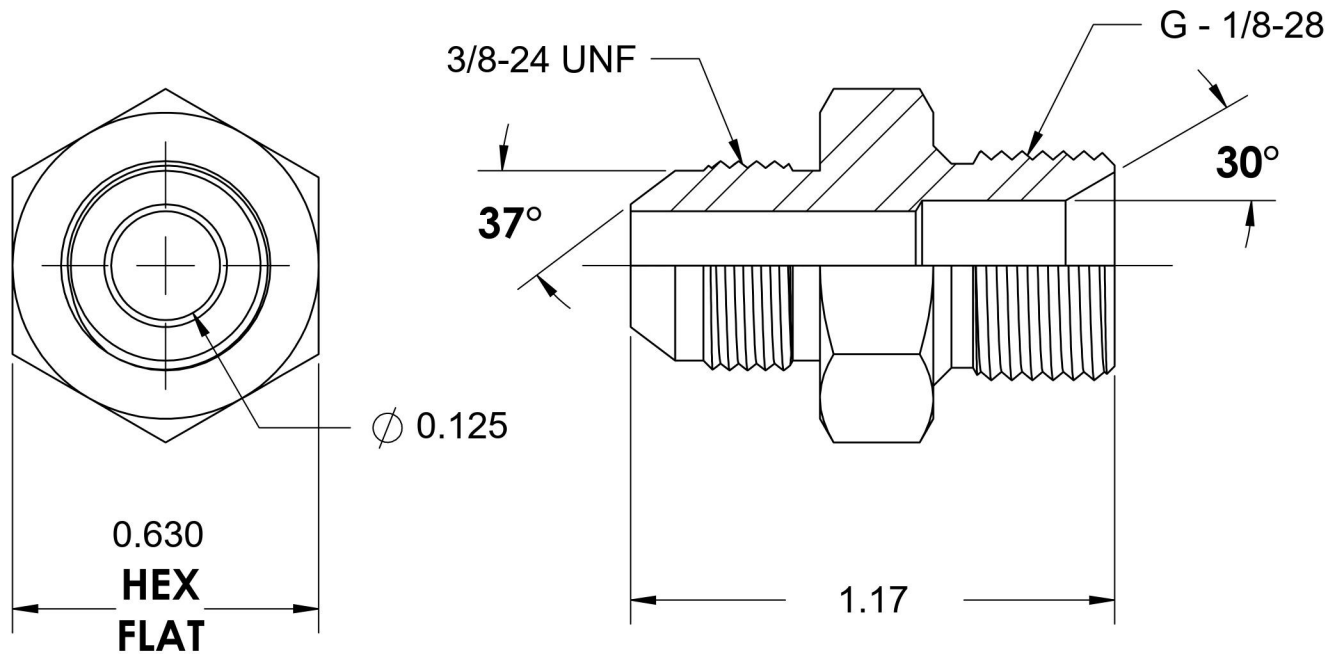

7002-03-02

Steel, SAE J514 37° Flare Male BSPP Port/Line Connector, 3/16" Male JIC x 1/8-28 Male BSPP 60° Line/Port

6701 Cochran Road
Solon, Ohio 44139
Phone: (440) 248-1880
Toll Free: 1-888-331-1523

Temperature Rating	Material	Industry Standards	Series
-65°F to 500°F	C1045/12L14 Steel	SAE J514, ISO 1179	7002
Pressure Rating	Finish	ISO 8434-6, ASTM B633	Series Description
5100 psi	Trivalent Zinc		SAE J514 37° Flare Male BSPP Port/Line Connector