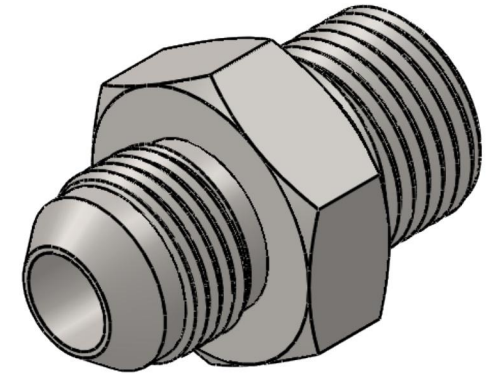

7002-03-02

Steel, SAE J514 37° Flare Male BSPP Port/Line Connector, 3/16" Male JIC x 1/8-28 Male BSPP 60° Line/Port

6701 Cochran Road
Solon, Ohio 44139
Phone: (440) 248-1880
Toll Free: 1-888-331-1523

Temperature Rating	Material	Industry Standards	Series
-65°F to 500°F	C1045/12L14 Steel	SAE J514, ISO 1179	7002
Pressure Rating	Finish	ISO 8434-6, ASTM B633	Series Description
5100 psi	Trivalent Zinc		SAE J514 37° Flare Male BSPP Port/Line Connector