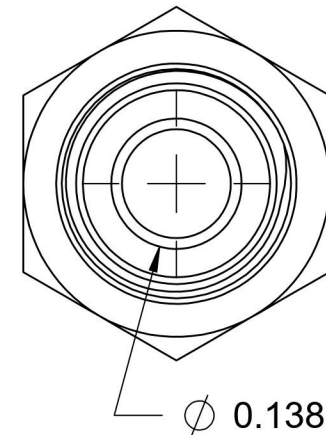

7002-03-02

Steel, SAE J514 37° Flare Male BSPP Port/Line Connector, 3/16" Male JIC x 1/8-28 Male BSPP 60° Line/Port

6701 Cochran Road
Solon, Ohio 44139
Phone: (440) 248-1880
Toll Free: 1-888-331-1523

Temperature Rating	Material	Industry Standards	Series
-65°F to 500°F	C1045/12L14 Steel	SAE J514, ISO 1179	7002
Pressure Rating	Finish	ISO 8434-6, ASTM B633	Series Description
5100 psi	Trivalent Zinc		SAE J514 37° Flare Male BSPP Port/Line Connector