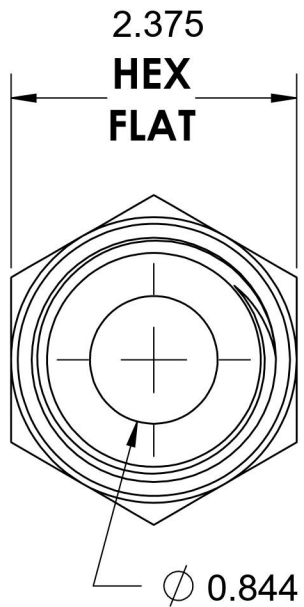

6405-16-24-O

Steel, SAE J1926 O-Ring Boss Female Adapter, 1-5/16-12 Male ORB x 1-1/2" Female NPTF

6701 Cochran Road
Solon, Ohio 44139
Phone: (440) 248-1880
Toll Free: 1-888-331-1523

Temperature Rating	Material	Industry Standards	Series
-40°F to 250°F	C1045 / 12L14 Steel	SAE J1926-3, SAE J476 SAE J515, ASTM B633	6405-O
Pressure Rating	Finish		Series Description
2000 psi	Trivalent Zinc		SAE J1926 O-Ring Boss Female Adapter