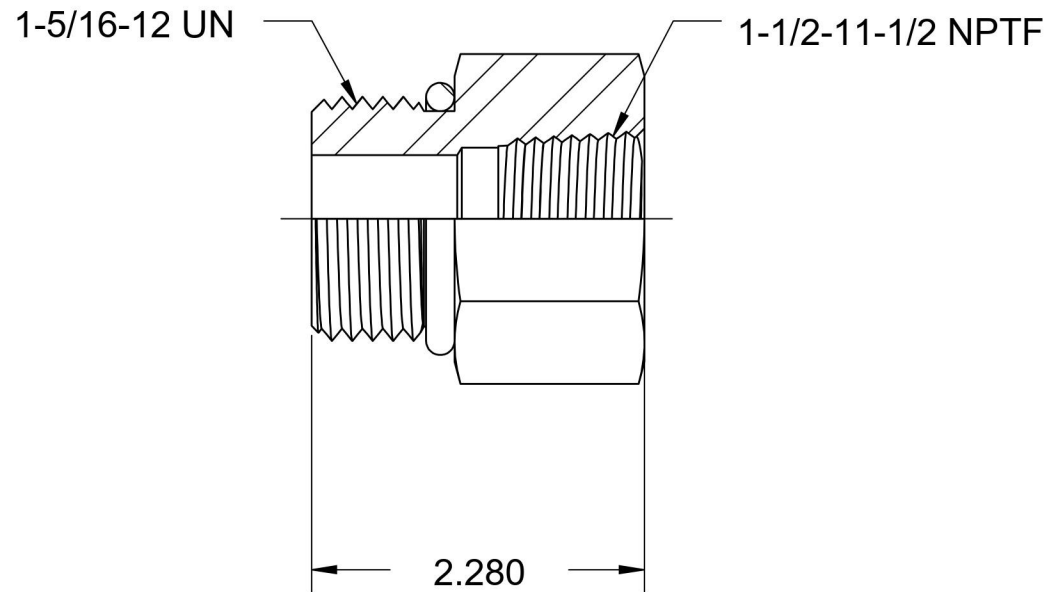

6405-16-24-O

Steel, SAE J1926 O-Ring Boss Female Adapter, 1-5/16-12 Male ORB x 1-1/2" Female NPTF

6701 Cochran Road
Solon, Ohio 44139
Phone: (440) 248-1880
Toll Free: 1-888-331-1523

Temperature Rating	Material	Industry Standards	Series
-40°F to 250°F	C1045 / 12L14 Steel	SAE J1926-3, SAE J476 SAE J515, ASTM B633	6405-O
Pressure Rating	Finish		Series Description
2000 psi	Trivalent Zinc		SAE J1926 O-Ring Boss Female Adapter