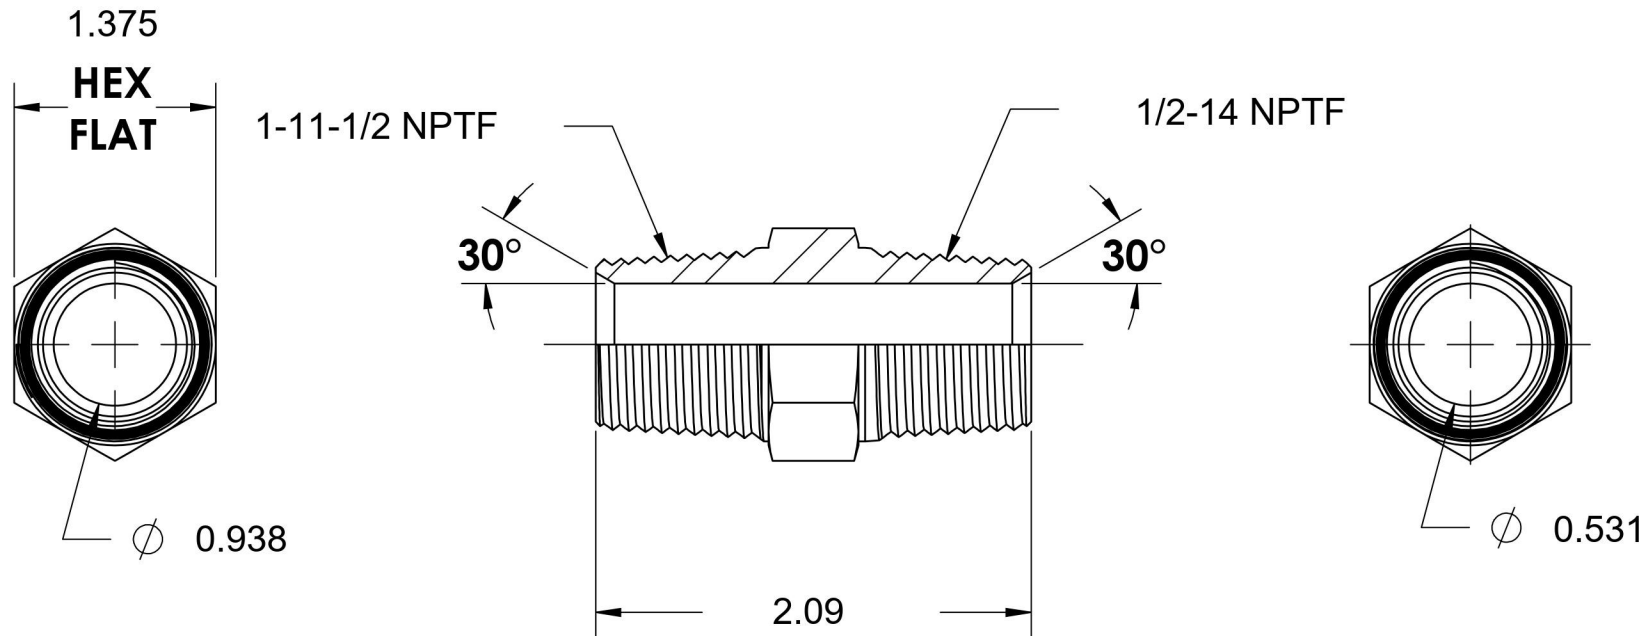

5404-16-08-SS

Stainless Steel, SAE J514 Pipe Nipple, 1" Male NPTF 30° x 1/2" Male NPTF 30°

6701 Cochran Road
Solon, Ohio 44139
Phone: (440) 248-1880
Toll Free: 1-888-331-1523

Temperature Rating -425°F to 1200°F	Material 316/316L Stainless Steel	Industry Standards SAE J514 , SAE J476	Series 5404-SS
Pressure Rating 5400 psi	Finish Passivated		Series Description SAE J514 Pipe Nipple