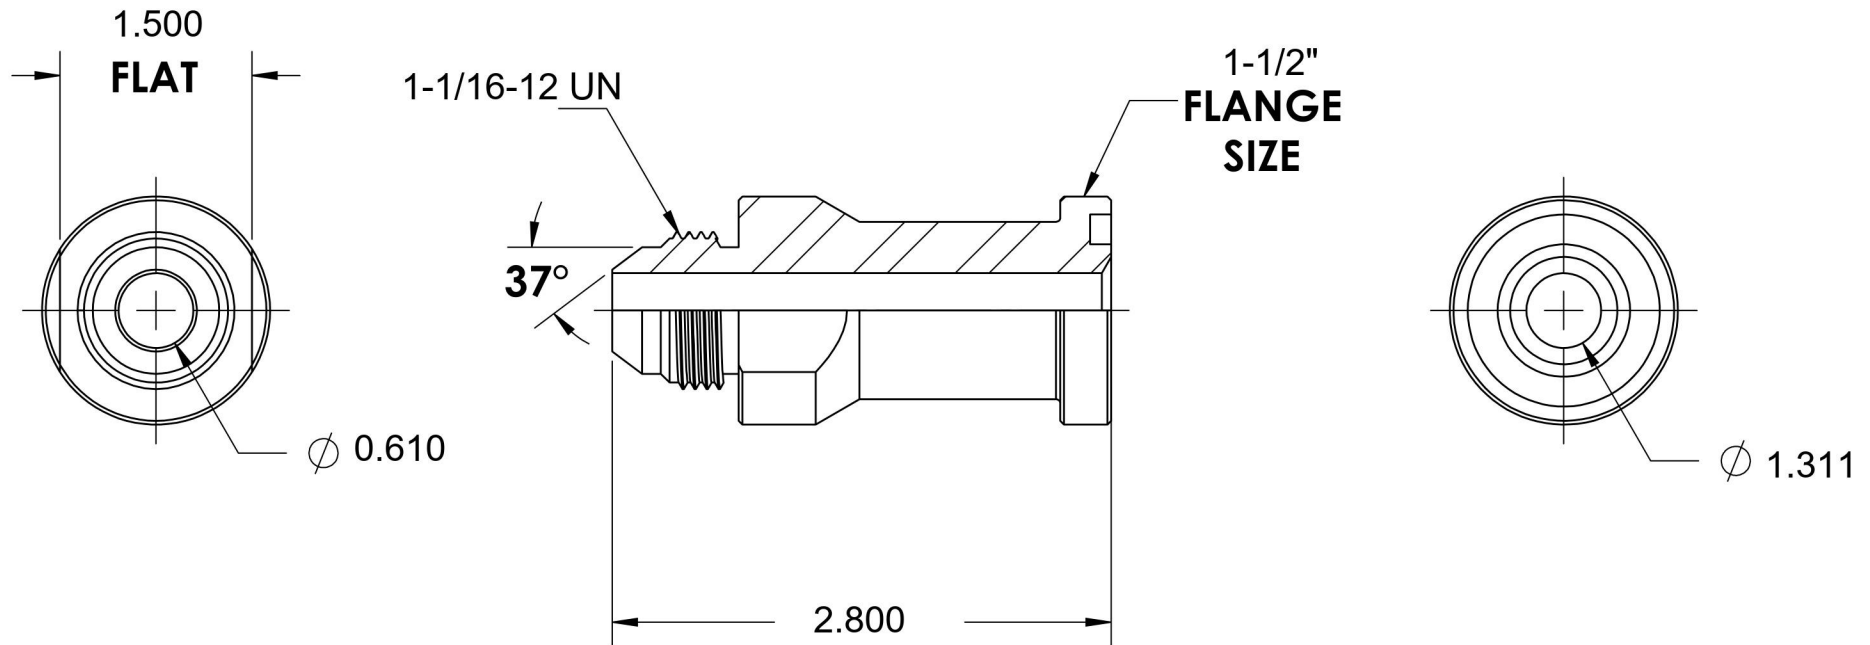

# 1700-12-24-SS

Stainless Steel, SAE J514 37° Flare Code 61 Flange Adapter, 3/4" Male JIC x 1-1/2" Split Flange Head

6701 Cochran Road  
Solon, Ohio 44139  
Phone: (440) 248-1880  
Toll Free: 1-888-331-1523