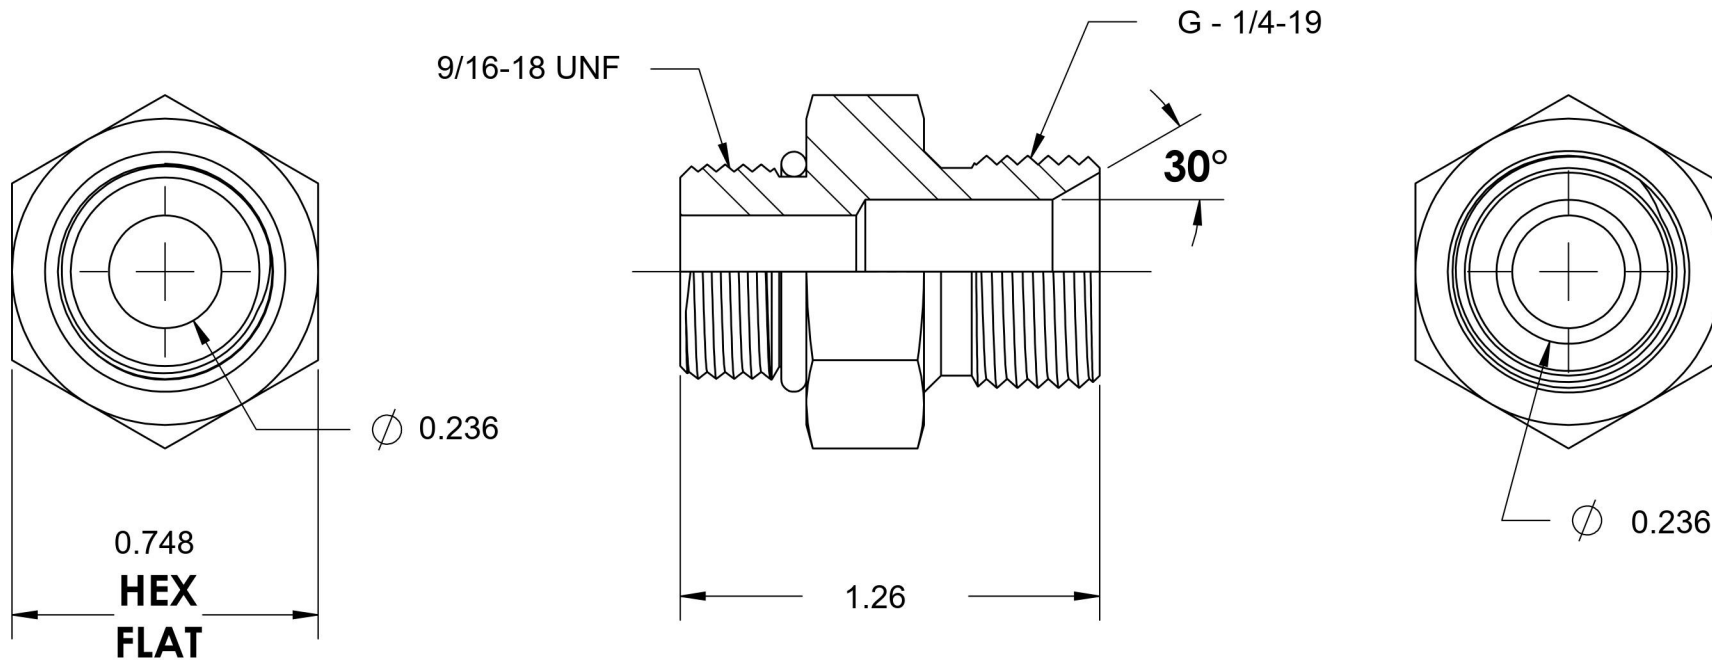

# 7062-06-04-SS

Stainless Steel, SAE J1926 O-Ring Boss Male BSPP Port/Line Adapter, 9/16-18 Male ORB x 1/4-19 Male BSPP 60° Line/Port

6701 Cochran Road  
Solon, Ohio 44139  
Phone: (440) 248-1880  
Toll Free: 1-888-331-1523

<b>Temperature Rating</b>	<b>Material</b>	<b>Industry Standards</b>	<b>Series</b>
-40°F to 250°F	316/316L Stainless Steel	SAE J1926, ISO 1179	7062-SS
<b>Pressure Rating</b>	<b>Finish</b>	ISO 8434-6	<b>Series Description</b>
5100 psi	Passivated		SAE J1926 O-Ring Boss Male BSPP Port/Line Adapter