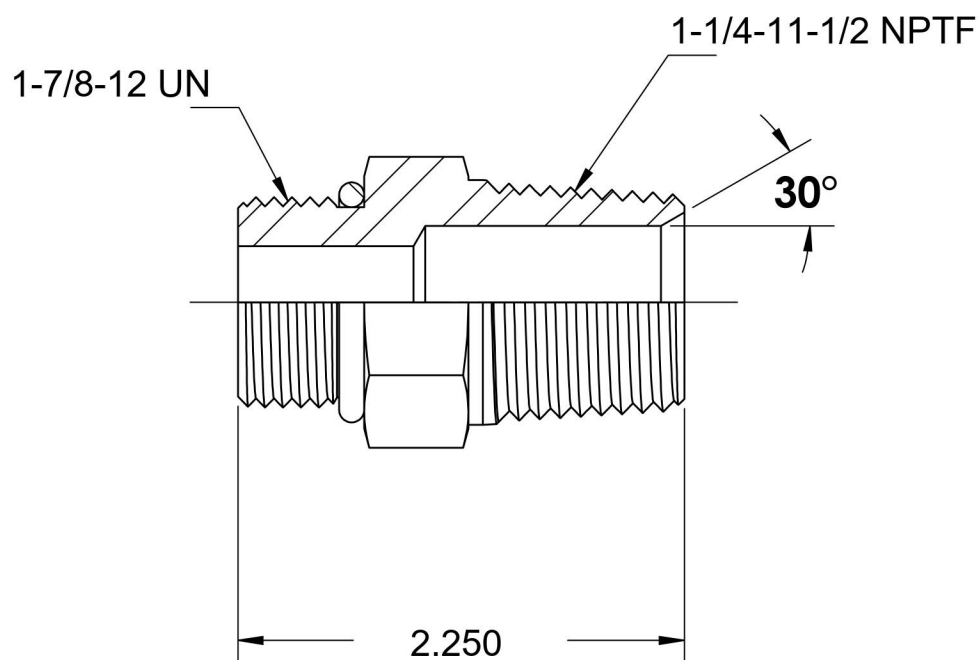

6401-24-20-O

Steel, SAE J1926 O-Ring Boss Male Adapter, 1-7/8-12 Male ORB x 1-1/4" Male NPTF 30°

6701 Cochran Road
Solon, Ohio 44139
Phone: (440) 248-1880
Toll Free: 1-888-331-1523

Temperature Rating

-40°F to 250°F

Pressure Rating

3000 psi

Material

C1045 / 12L14 Steel

Finish

Trivalent Zinc

Industry Standards

SAE J1926-3, SAE J476
SAE J515, ASTM B633

Series

6401-O

Series Description

SAE J1926 O-Ring Boss
Male Adapter