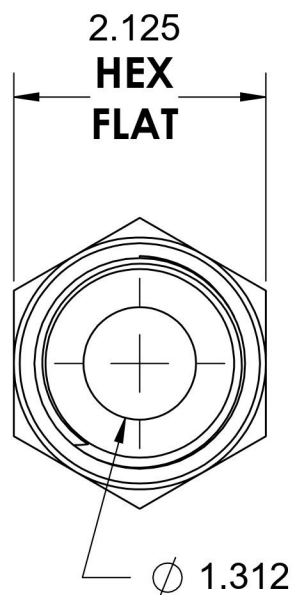

6401-24-20-O

Steel, SAE J1926 O-Ring Boss Male Adapter, 1-7/8-12 Male ORB x 1-1/4" Male NPTF 30°

6701 Cochran Road
Solon, Ohio 44139
Phone: (440) 248-1880
Toll Free: 1-888-331-1523

Temperature Rating

-40°F to 250°F