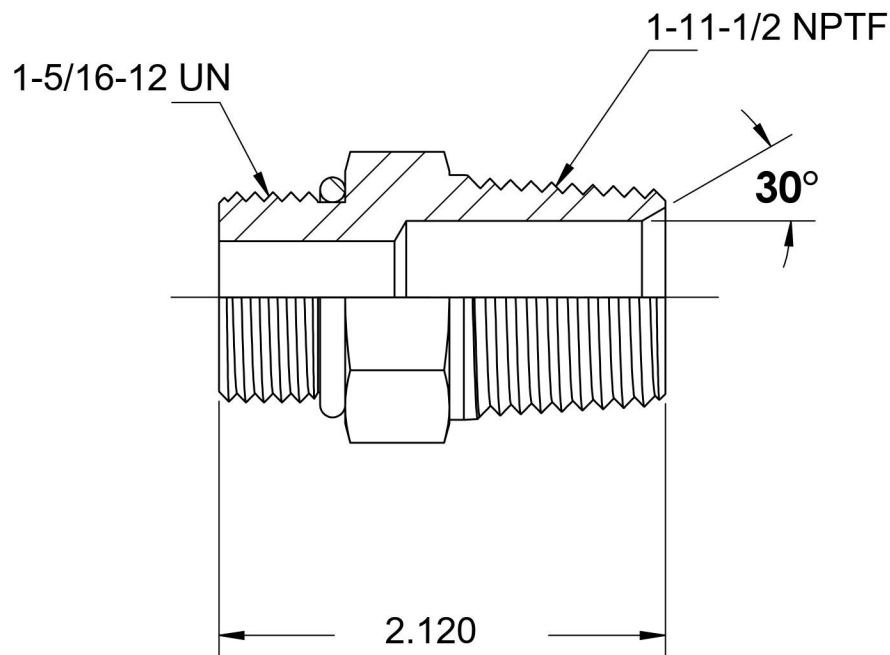

6401-16-16-O-SS

Stainless Steel, SAE J1926 O-Ring Boss Male Adapter, 1-5/16-12 Male ORB x 1" Male NPTF 30°

6701 Cochran Road
Solon, Ohio 44139
Phone: (440) 248-1880
Toll Free: 1-888-331-1523

Temperature Rating -40°F to 250°F	Material 316/316L Stainless Steel	Industry Standards SAE J1926-3, SAE J476 SAE J515	Series 6401-O-SS
Pressure Rating 5400 psi	Finish Passivated		Series Description SAE J1926 O-Ring Boss Male Adapter