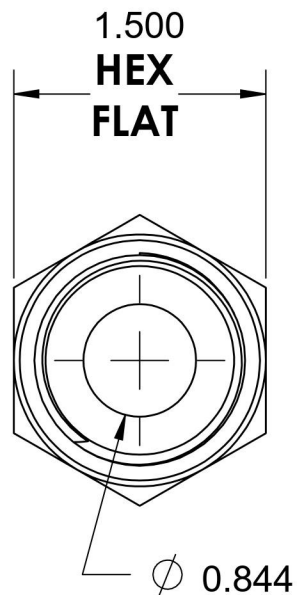

6401-16-16-O-SS

Stainless Steel, SAE J1926 O-Ring Boss Male Adapter, 1-5/16-12 Male ORB x 1" Male NPTF 30°

6701 Cochran Road
Solon, Ohio 44139
Phone: (440) 248-1880
Toll Free: 1-888-331-1523

Temperature Rating -40°F to 250°F	Material 316/316L Stainless Steel	Industry Standards SAE J1926-3, SAE J476 SAE J515	Series 6401-O-SS
Pressure Rating 5400 psi	Finish Passivated		Series Description SAE J1926 O-Ring Boss Male Adapter