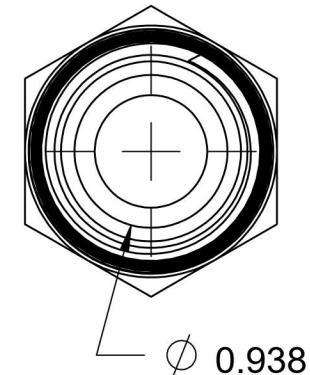

6401-16-16-O-SS

Stainless Steel, SAE J1926 O-Ring Boss Male Adapter, 1-5/16-12 Male ORB x 1" Male NPTF 30°

6701 Cochran Road
Solon, Ohio 44139
Phone: (440) 248-1880
Toll Free: 1-888-331-1523

Temperature Rating -40°F to 250°F	Material 316/316L Stainless Steel	Industry Standards SAE J1926-3, SAE J476 SAE J515	Series 6401-O-SS
Pressure Rating 5400 psi	Finish Passivated		Series Description SAE J1926 O-Ring Boss Male Adapter