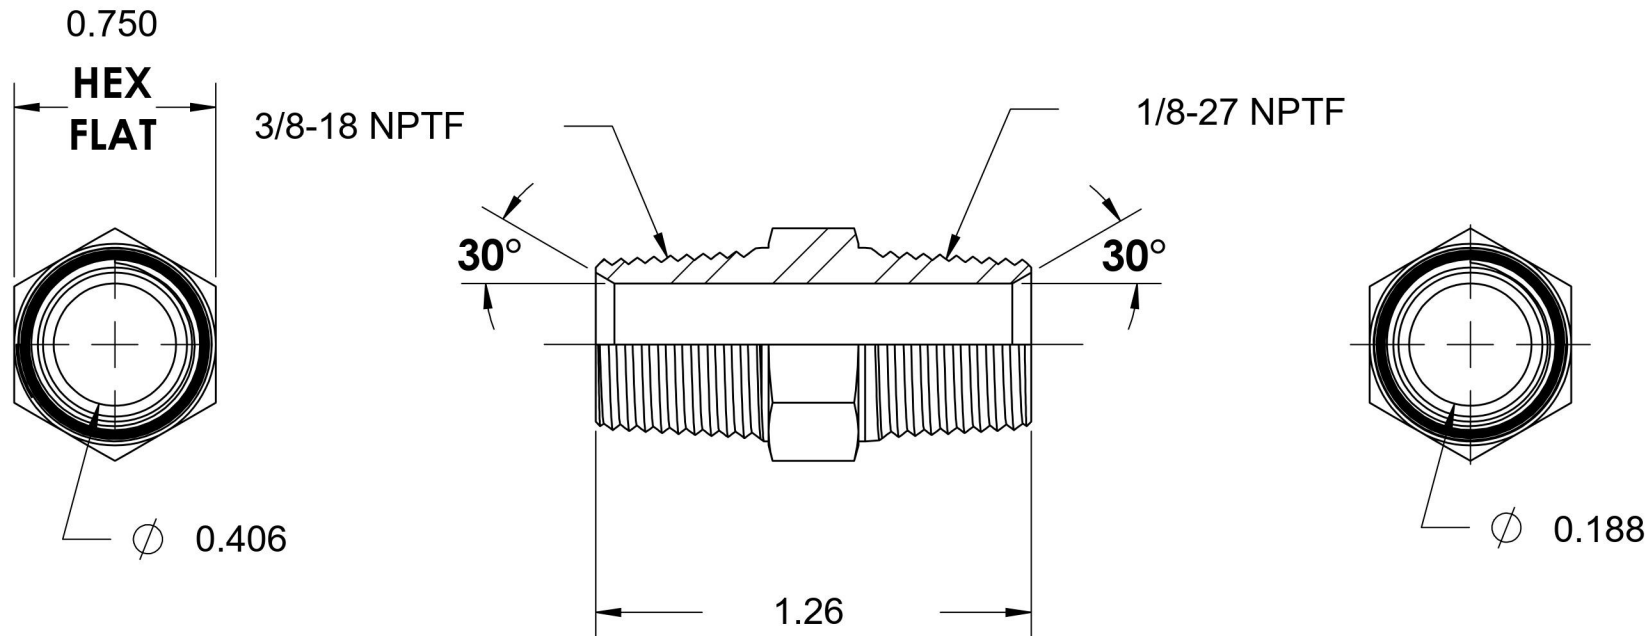

5404-06-02-SS

Stainless Steel, SAE J514 Pipe Nipple, 3/8" Male NPTF 30° x 1/8" Male NPTF 30°

6701 Cochran Road
Solon, Ohio 44139
Phone: (440) 248-1880
Toll Free: 1-888-331-1523

Temperature Rating -425°F to 1200°F	Material 316/316L Stainless Steel	Industry Standards SAE J514 , SAE J476	Series 5404-SS
Pressure Rating 7200 psi	Finish Passivated		Series Description SAE J514 Pipe Nipple