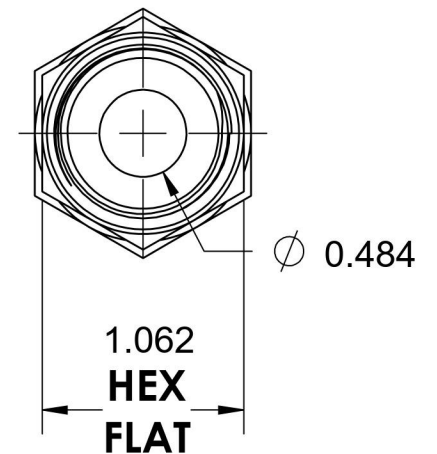

# FS6540-10-10-O

Steel, SAE J1453 O-Ring Face Seal Swivel Port Connector, 5/8" Female ORFS Swivel x 7/8-14 Male ORB

6701 Cochran Road  
Solon, Ohio 44139  
Phone: (440) 248-1880  
Toll Free: 1-888-331-1523