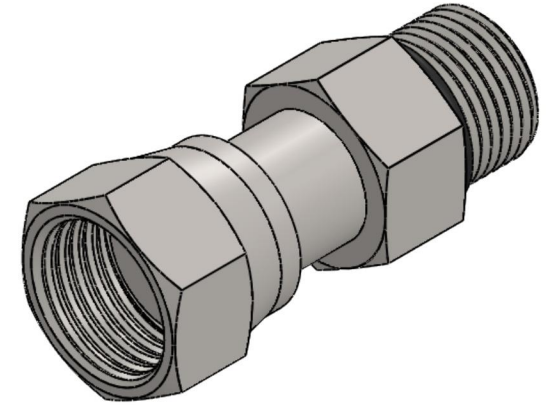

# FS6540-10-10-O

Steel, SAE J1453 O-Ring Face Seal Swivel Port Connector, 5/8" Female ORFS Swivel x 7/8-14 Male ORB

6701 Cochran Road  
Solon, Ohio 44139  
Phone: (440) 248-1880  
Toll Free: 1-888-331-1523

#### Material

C1045/12L14 Steel