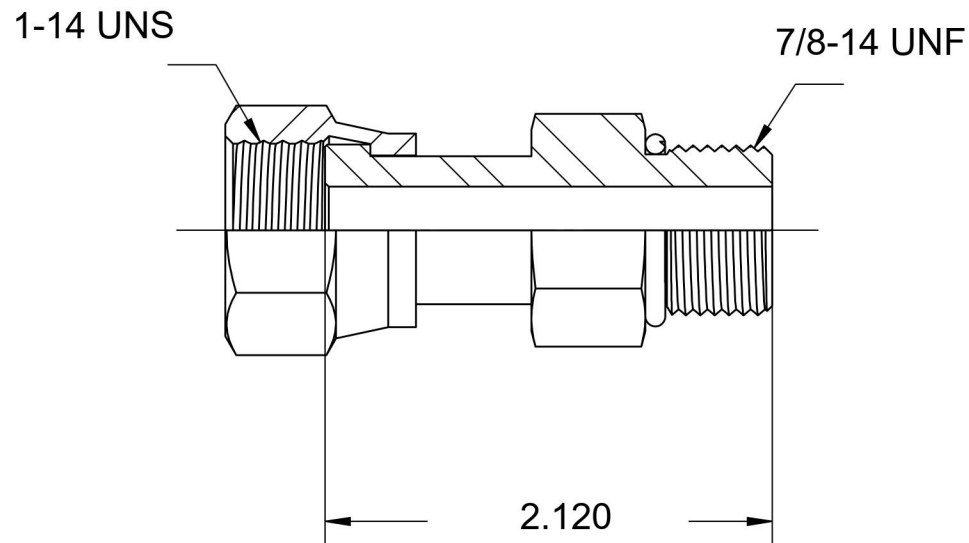

# FS6540-10-10-O

Steel, SAE J1453 O-Ring Face Seal Swivel Port Connector, 5/8" Female ORFS Swivel x 7/8-14 Male ORB

6701 Cochran Road  
Solon, Ohio 44139  
Phone: (440) 248-1880  
Toll Free: 1-888-331-1523