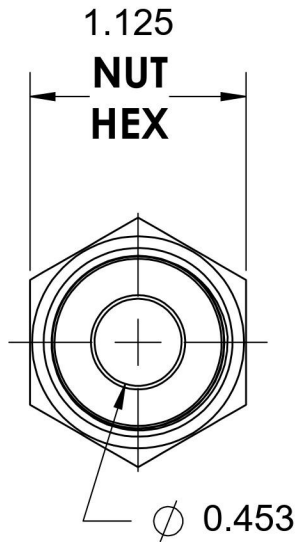

# FS6540-10-10-O

Steel, SAE J1453 O-Ring Face Seal Swivel Port Connector, 5/8" Female ORFS Swivel x 7/8-14 Male ORB

6701 Cochran Road  
Solon, Ohio 44139  
Phone: (440) 248-1880  
Toll Free: 1-888-331-1523