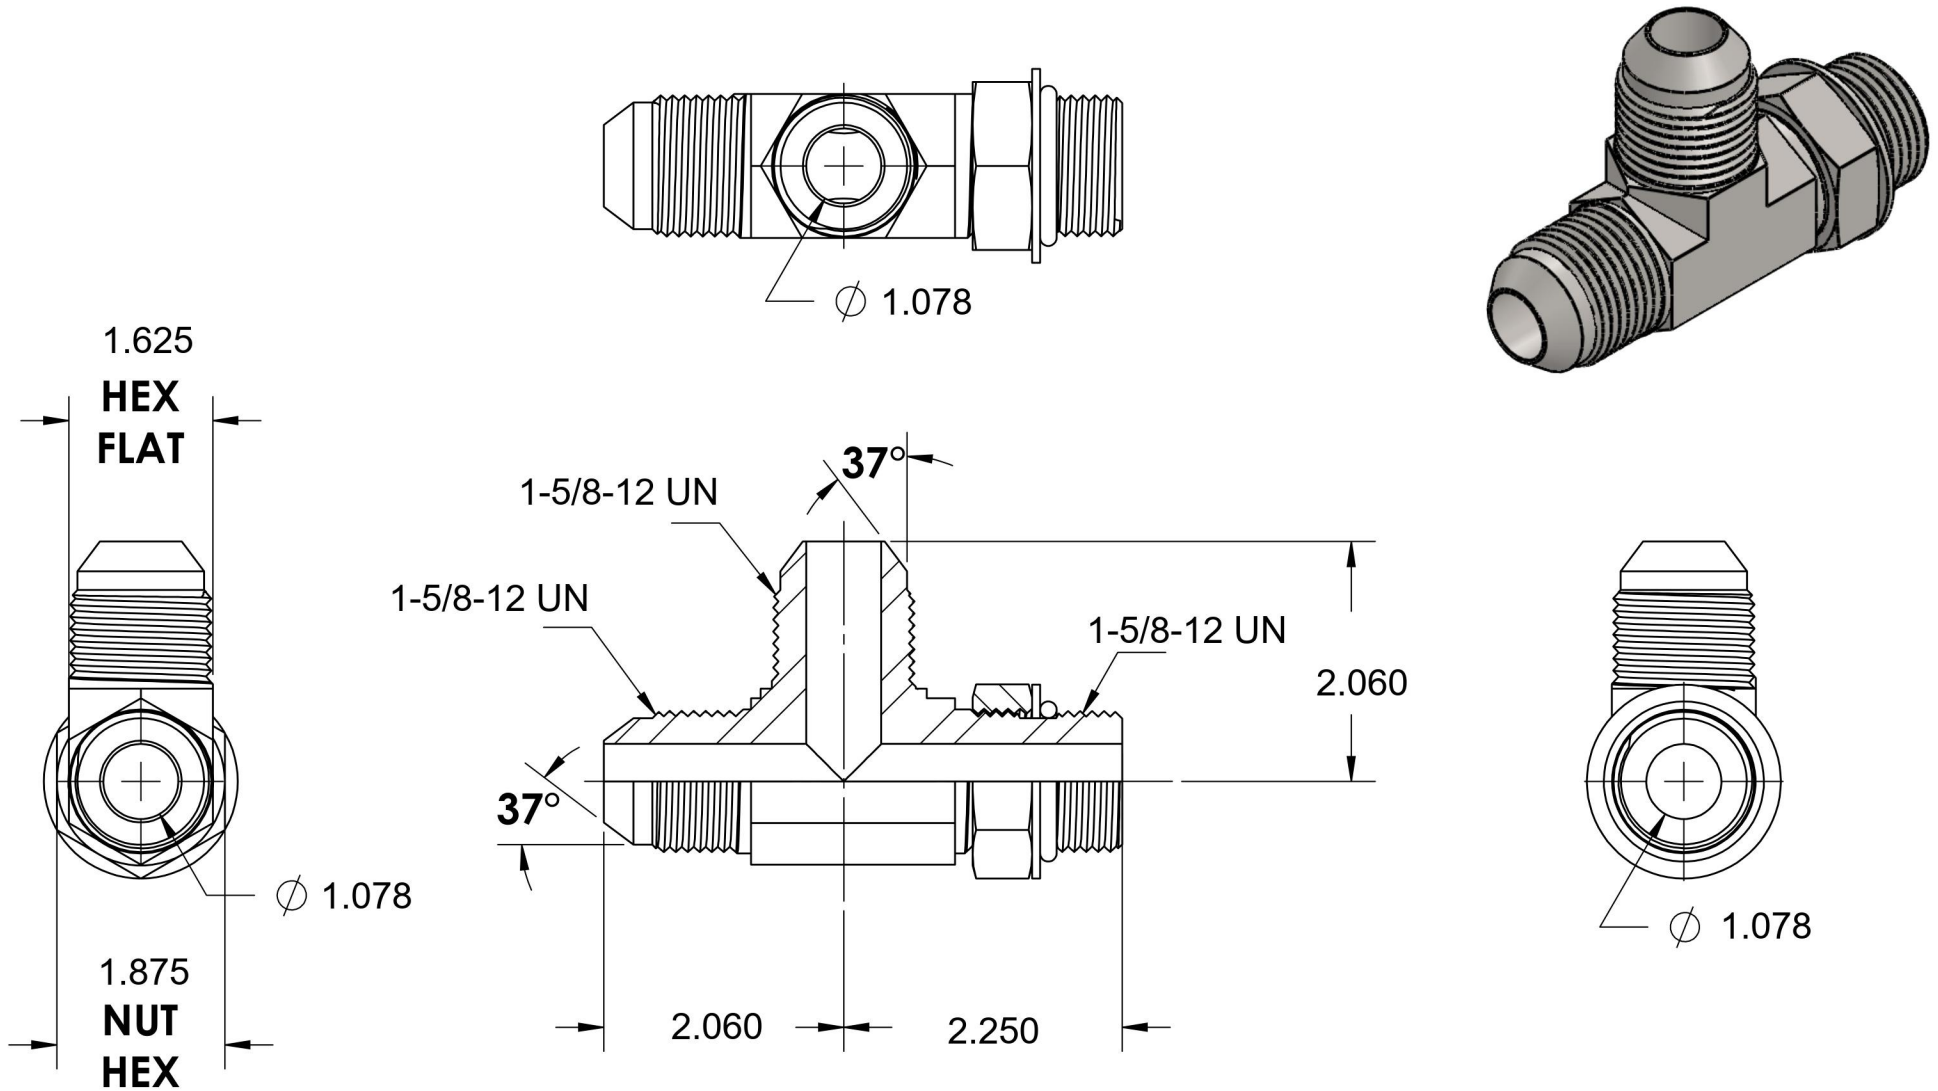

# 6804-20-20-20-NWO-SS

Stainless Steel, SAE J514 37° Flare Adjustable Port Run Tee, 1-1/4" Male JIC x 1-5/8-12 Male Adjustable ORB x 1-1/4" Male JIC

6701 Cochran Road  
Solon, Ohio 44139  
Phone: (440) 248-1880  
Toll Free: 1-888-331-1523

**Temperature Rating**

-40°F to 250°F

**Pressure Rating**

2500 psi

**Material**

316/316L Stainless Steel

**Finish**

Passivated

**Industry Standards**

SAE J514, SAE J1926-3  
SAE J515

**Series**

6804-NWO-SS

**Series Description**

SAE J514 37° Flare  
Adjustable Port Run Tee