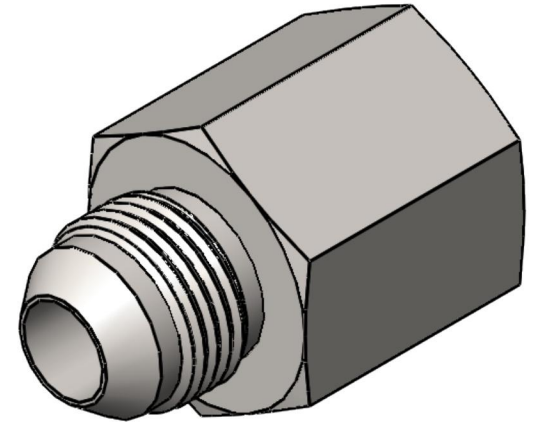

# 7003-04-06-SS

Stainless Steel, SAE J514 37° Flare Female BSPP Port Adapter, 1/4" Male JIC x 3/8-19 Female BSPP

6701 Cochran Road  
Solon, Ohio 44139  
Phone: (440) 248-1880  
Toll Free: 1-888-331-1523

<b>Temperature Rating</b> -425°F to 1200°F	<b>Material</b> 316/316L Stainless Steel	<b>Industry Standards</b> SAE J514, ISO 1179	<b>Series</b> 7003-SS
<b>Pressure Rating</b> 5000 psi	<b>Finish</b> Passivated		<b>Series Description</b> SAE J514 37° Flare Female BSPP Port Adapter