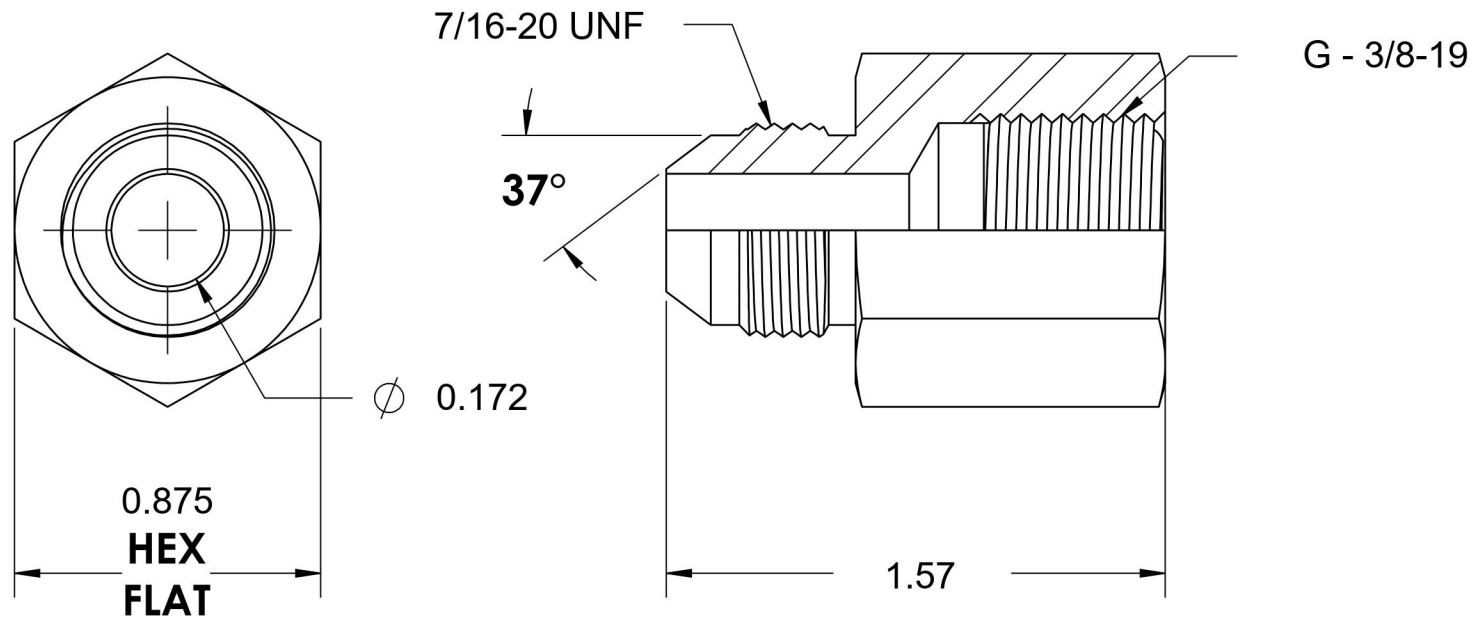

# 7003-04-06-SS

Stainless Steel, SAE J514 37° Flare Female BSPP Port Adapter, 1/4" Male JIC x 3/8-19 Female BSPP

6701 Cochran Road  
Solon, Ohio 44139  
Phone: (440) 248-1880  
Toll Free: 1-888-331-1523

<b>Temperature Rating</b> -425°F to 1200°F	<b>Material</b> 316/316L Stainless Steel	<b>Industry Standards</b> SAE J514, ISO 1179	<b>Series</b> 7003-SS
<b>Pressure Rating</b> 5000 psi	<b>Finish</b> Passivated		<b>Series Description</b> SAE J514 37° Flare Female BSPP Port Adapter