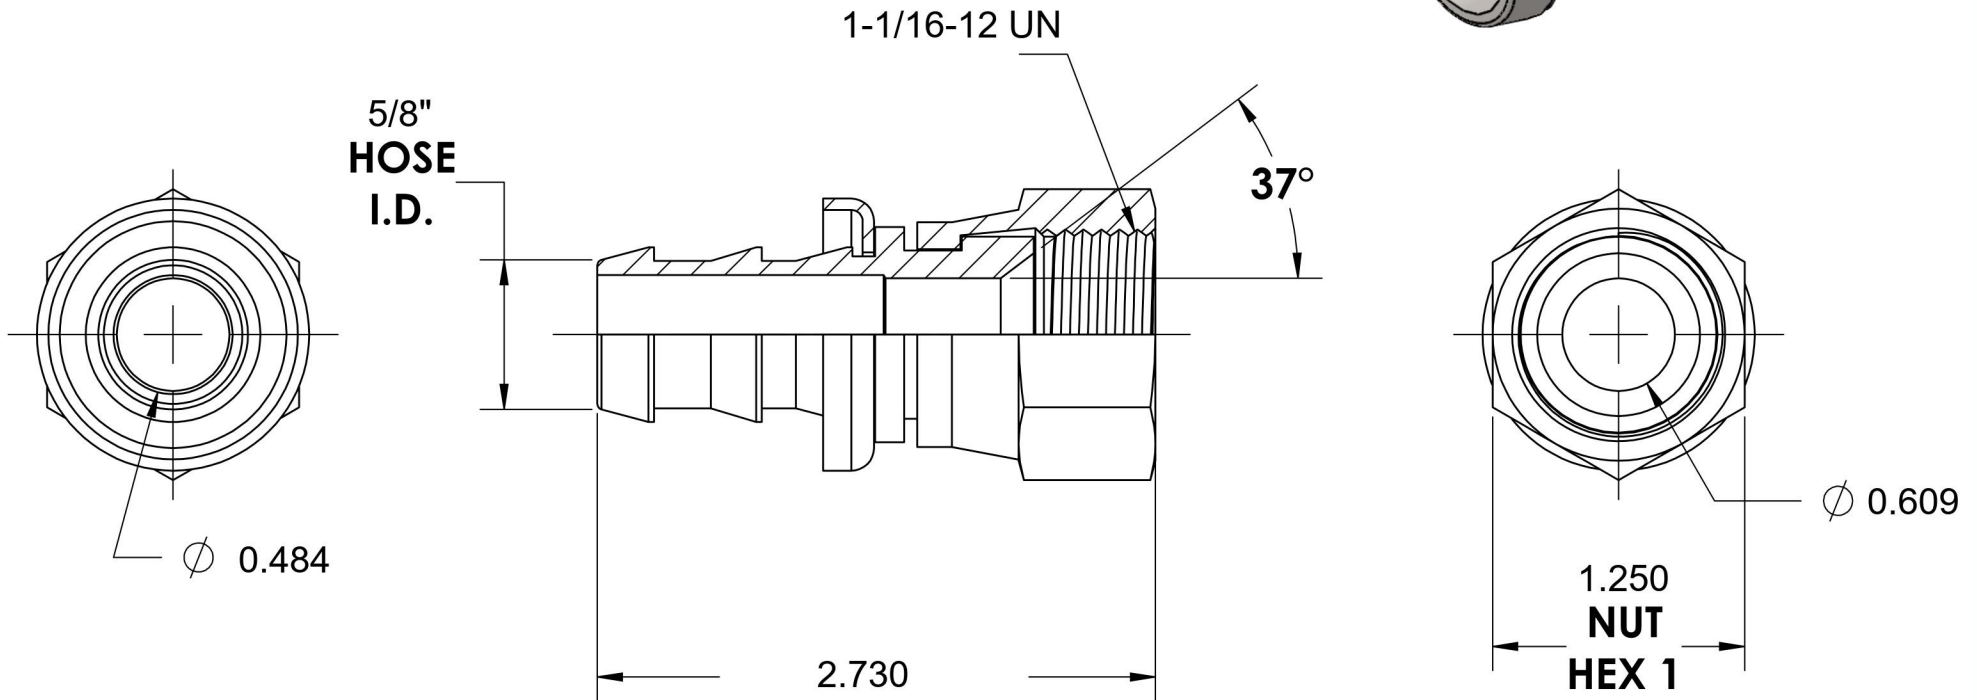

2111-10-12-SS

Stainless Steel, SAE J514 Push-Lok Swivel Hose Connector, 5/8" Push-Lok Hose Barb x 3/4" Female JIC Swivel

6701 Cochran Road
Solon, Ohio 44139
Phone: (440) 248-1880
Toll Free: 1-888-331-1523

Temperature Rating	Material	Industry Standards	Series
-50°F to 185°F	316/316L Stainless Steel	SAE J514	2111-SS
Pressure Rating	Finish		Series Description
150 psi	Passivated		SAE J514 Push-Lok Swivel Hose Connector