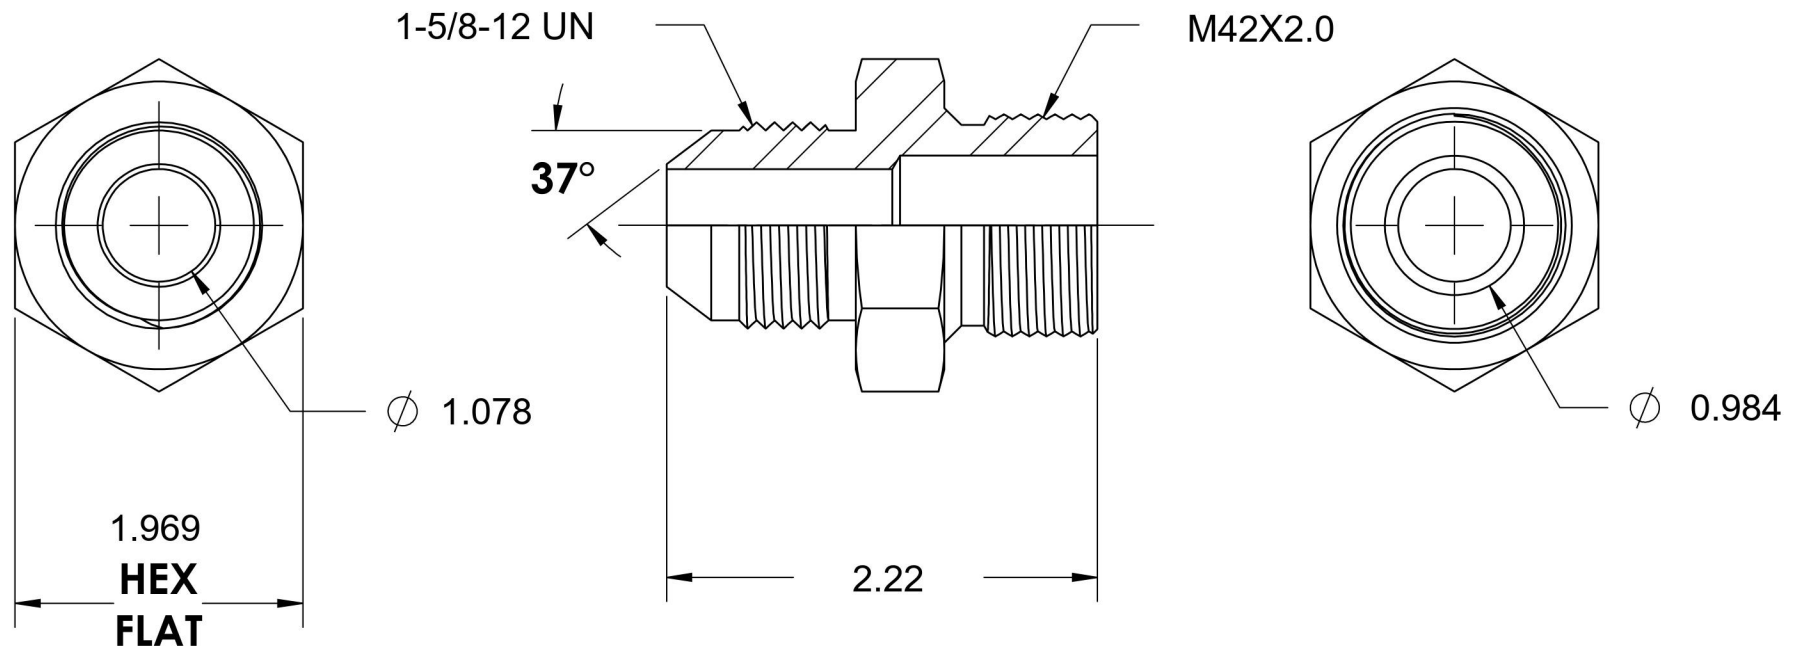

7005-20-42-SS

Stainless Steel, SAE J514 37° Flare Male Metric Port/Line Connector, 1-1/4" Male JIC x M42X2.0 Male Metric 60° Line/Port

6701 Cochran Road
Solon, Ohio 44139
Phone: (440) 248-1880
Toll Free: 1-888-331-1523

Temperature Rating -425°F to 1200°F	Material 316/316L Stainless Steel	Industry Standards SAE J514, ISO 9974	Series 7005-SS
Pressure Rating 2500 psi	Finish Passivated		Series Description SAE J514 37° Flare Male Metric Port/Line Connector