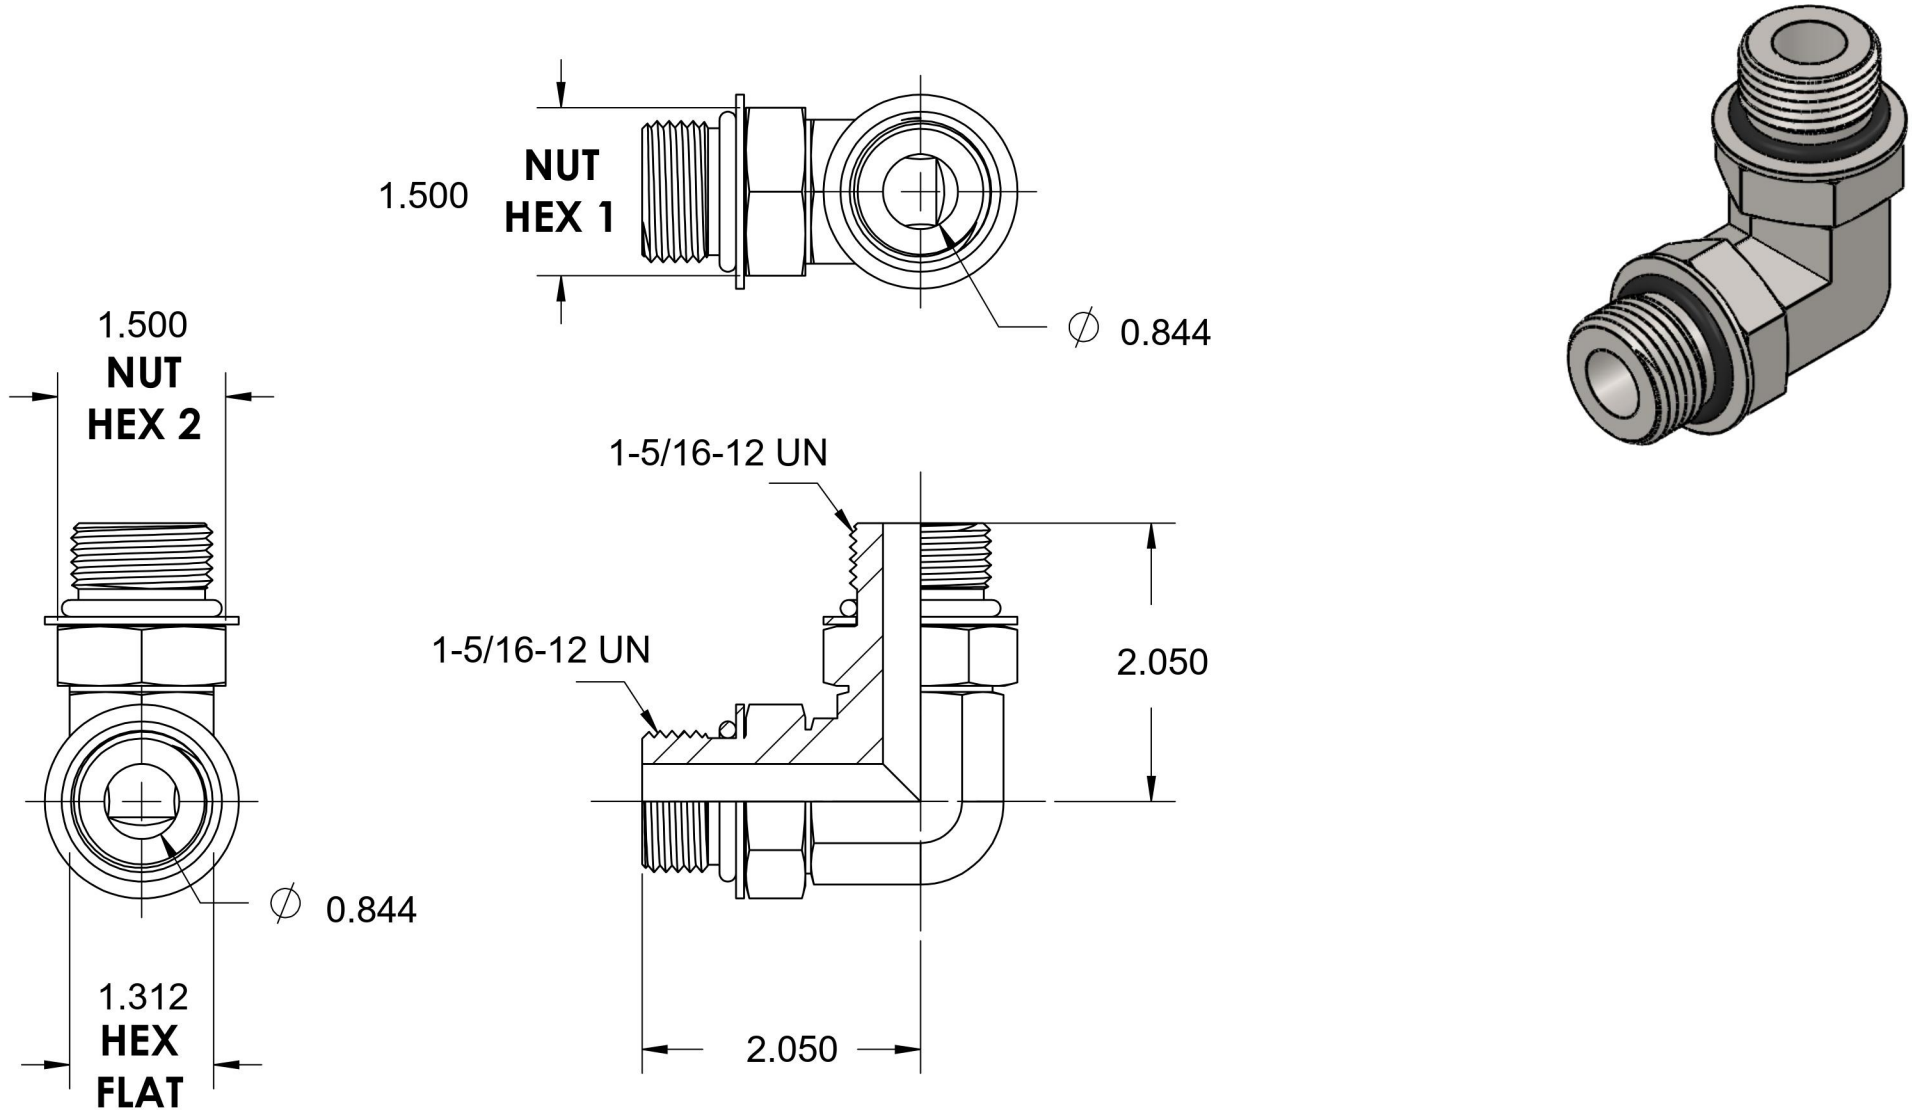

6807-16-16-NWO-SS

Stainless Steel, SAE J1926 Adjustable O-Ring Boss 90° Adjustable Port Elbow, 1-5/16-12 Male Adjustable ORB x 1-5/16-12 Male Adjustable ORB

6701 Cochran Road
Solon, Ohio 44139
Phone: (440) 248-1880
Toll Free: 1-888-331-1523

Temperature Rating	Material	Industry Standards	Series
-40°F to 250°F	316/316L Stainless	SAE J1926-3	6807-NWO-FG
Pressure Rating	Finish		Series Description
3000psi	Passivation		SAE J1926 Adjustable O-Ring Boss 90° Adjustable Port Elbow