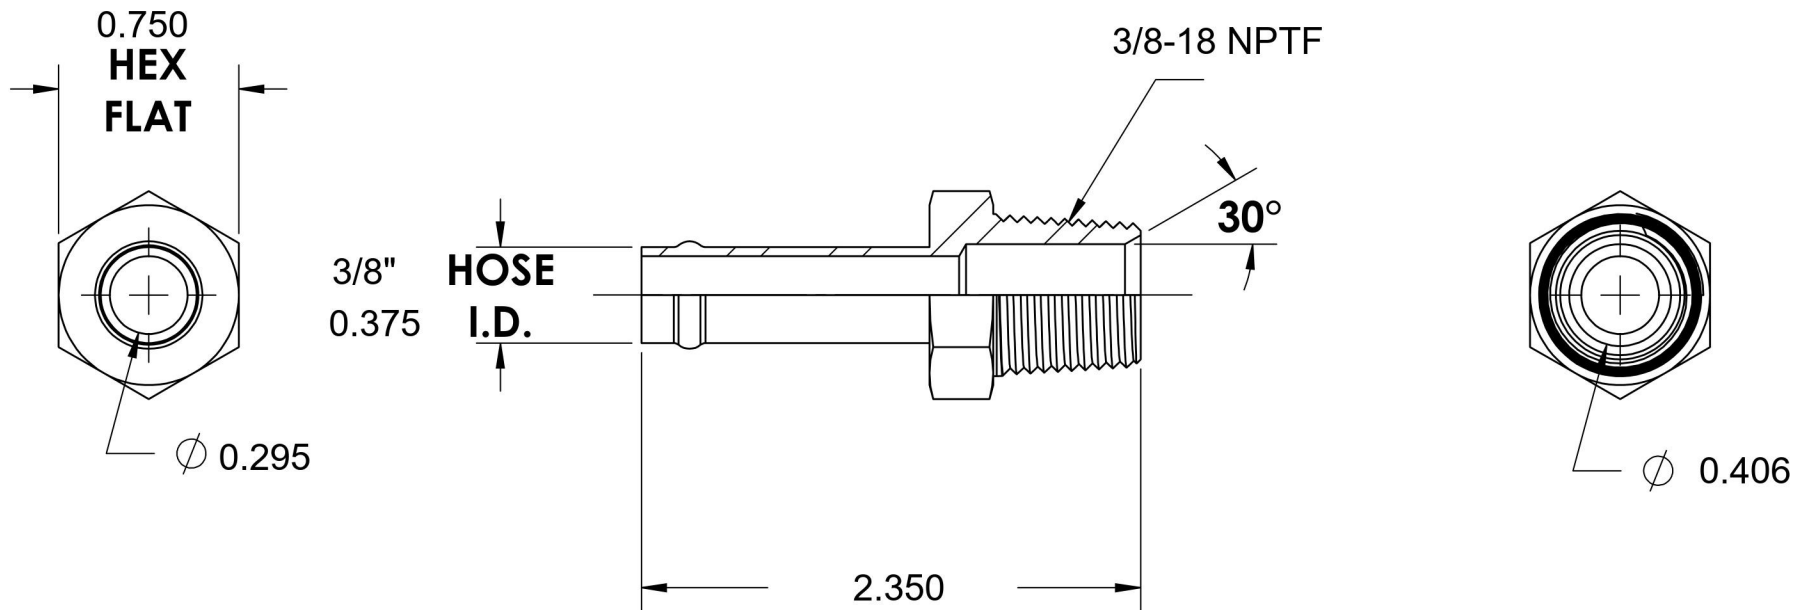

4404-06-06-SS

Stainless Steel, SAE J1231 Hose Bead Male Connector, 3/8" Beaded Hose Barb x 3/8" Male NPTF 30°

6701 Cochran Road
Solon, Ohio 44139
Phone: (440) 248-1880
Toll Free: 1-888-331-1523

Temperature Rating	Material	Industry Standards	Series
-425°F to 1200°F	316/316L Stainless Steel	SAE J1231, SAE J476	4404-SS
Pressure Rating	Finish		Series Description
150 psi	Passivated		SAE J1231 Hose Bead Male Connector