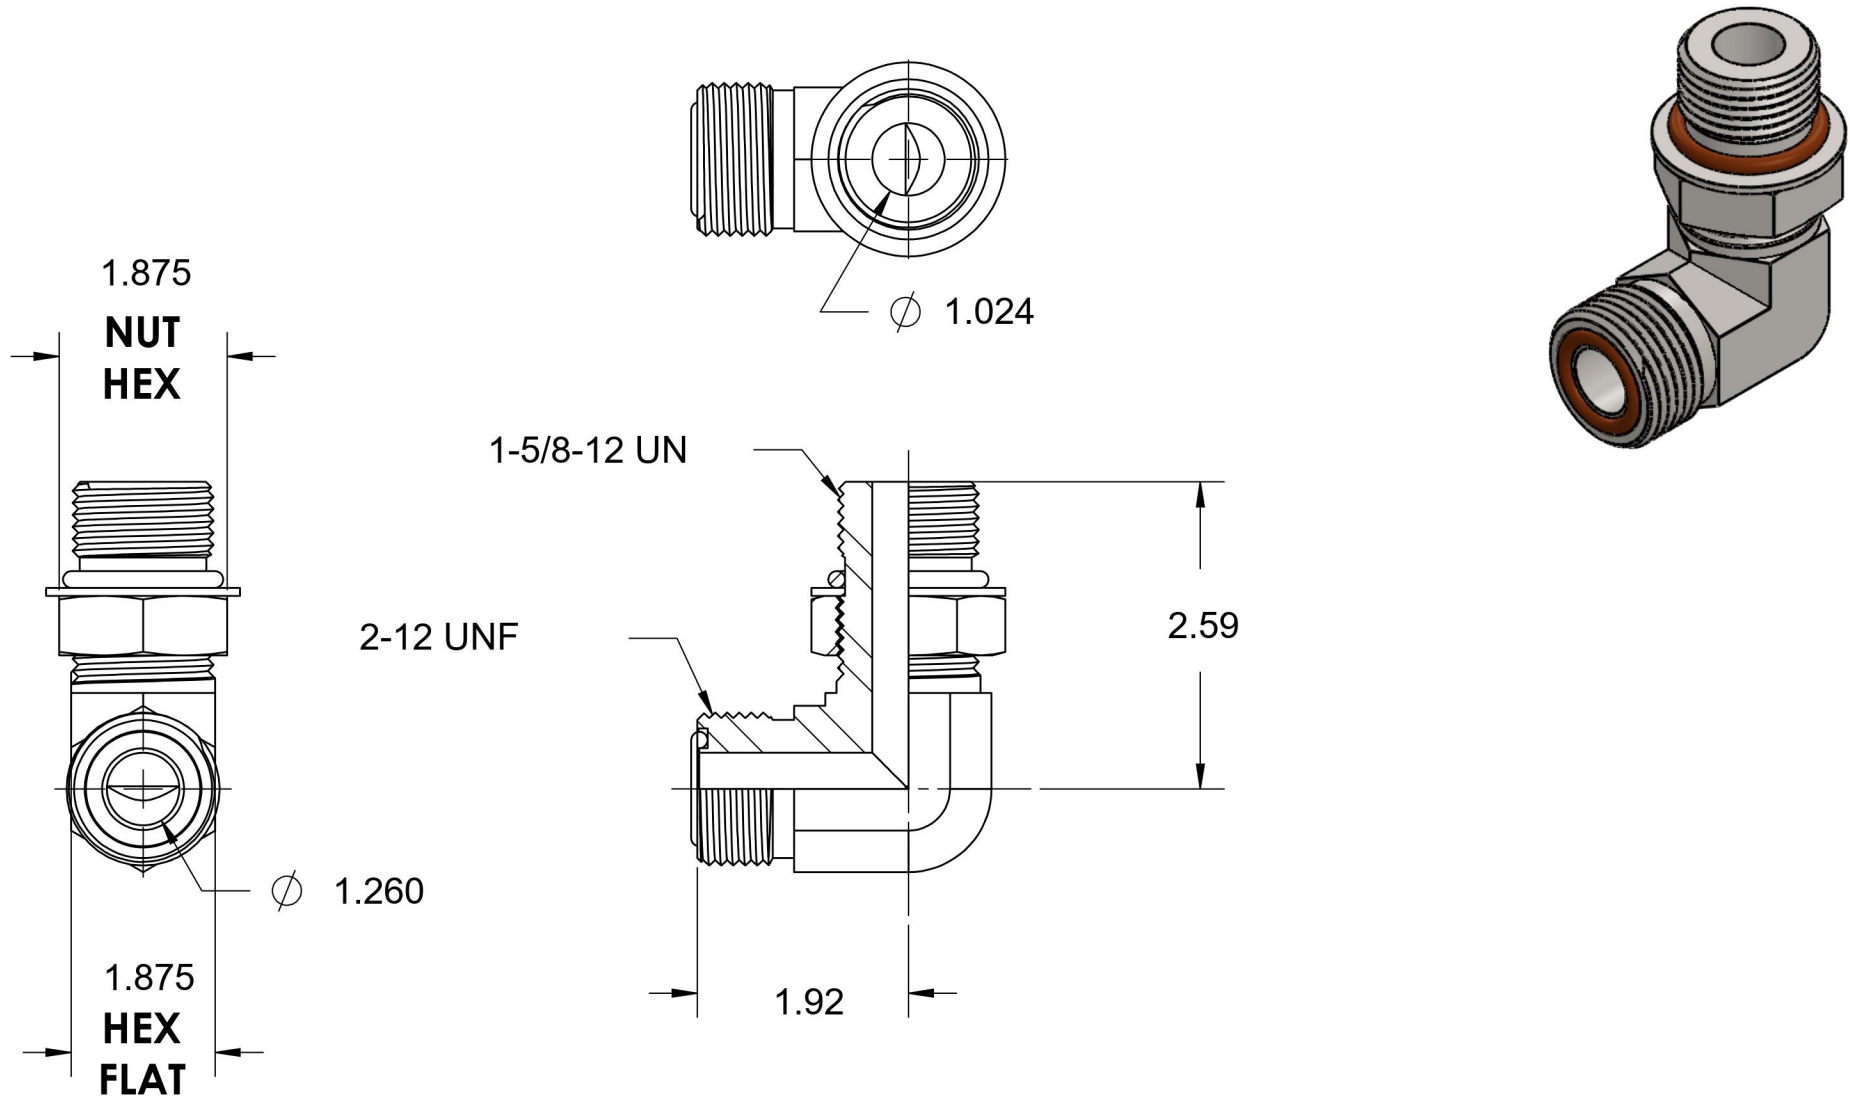

# FS6801-24-20-NWO-FG-VITON

Steel, SAE J1453 O-Ring Face Seal 90° Adjustable Port Elbow, 1-1/2" Male ORFS x 1-5/8-12 Male Adjustable ORB, FKM Seal

6701 Cochran Road  
Solon, Ohio 44139  
Phone: (440) 248-1880  
Toll Free: 1-888-331-1523

<b>Temperature Rating</b>	<b>Material</b>	<b>Industry Standards</b>	<b>Series</b>
-15°F to 400°F	C1045 Steel	SAE J1453, SAE J1926-2 ASTM B633	FS6801-NWO-FG-VITON
<b>Pressure Rating</b>	<b>Finish</b>		<b>Series Description</b>
4000 psi	Trivalent Zinc		SAE J1453 O-Ring Face Seal 90° Adjustable Port Elbow