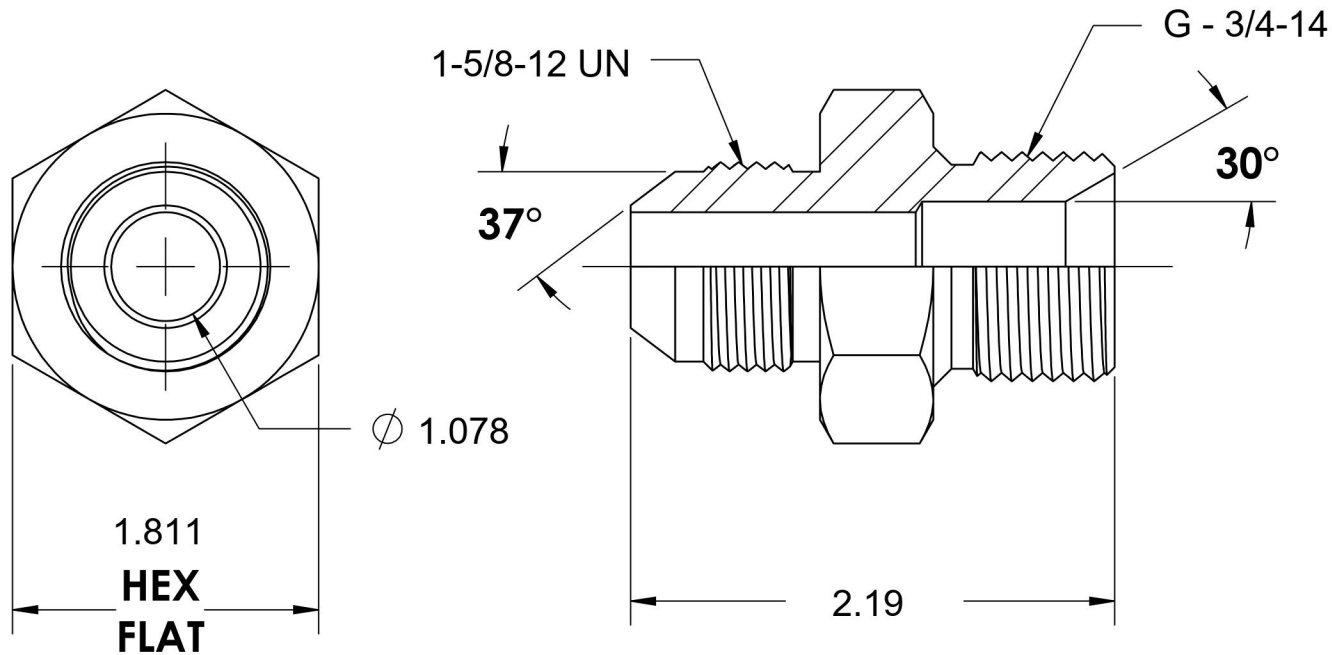

7002-20-12-SS

Stainless Steel, SAE J514 37° Flare Male BSPP Port/Line Connector, 1-1/4" Male JIC x 3/4-14 Male BSPP 60° Line/Port

6701 Cochran Road
Solon, Ohio 44139
Phone: (440) 248-1880
Toll Free: 1-888-331-1523

Temperature Rating	Material	Industry Standards	Series
-425°F to 1200°F	316/316L Stainless Steel	SAE J514, ISO 1179	7002-SS
Pressure Rating	Finish	ISO 8434-6	Series Description
2900 psi	Passivated		SAE J514 37° Flare Male BSPP Port/Line Connector