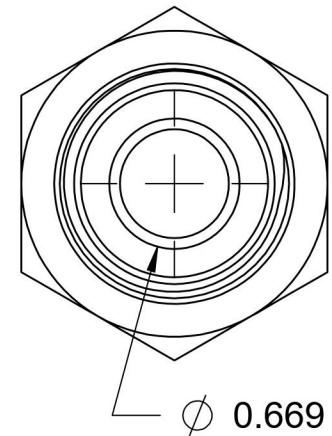

7002-20-12-SS

Stainless Steel, SAE J514 37° Flare Male BSPP Port/Line Connector, 1-1/4" Male JIC x 3/4-14 Male BSPP 60° Line/Port

6701 Cochran Road
Solon, Ohio 44139
Phone: (440) 248-1880
Toll Free: 1-888-331-1523