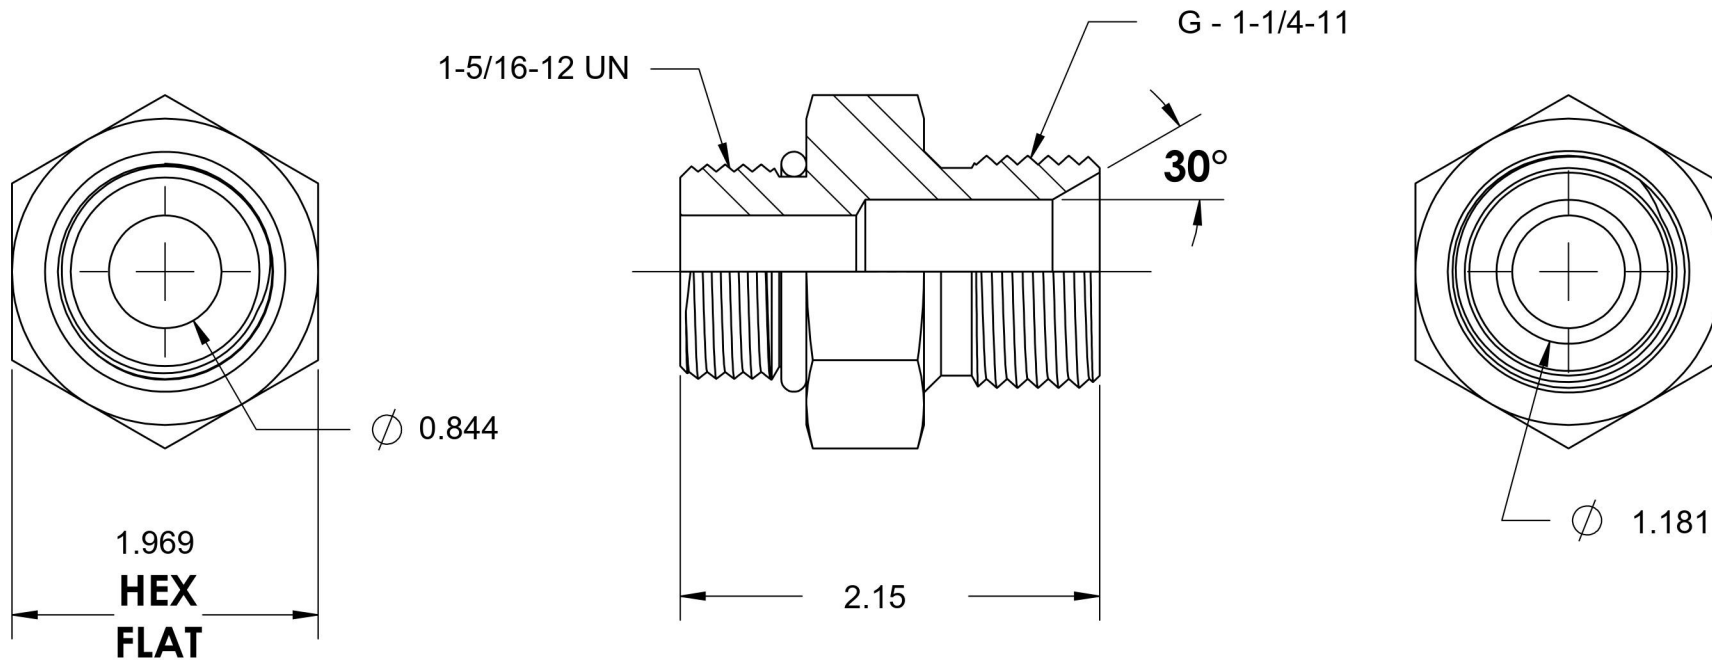

7062-16-20

Steel, SAE J1926 O-Ring Boss Male BSP Port/Line Adapter, 1-5/16-12 Male ORB x 1-1/4-11 Male BSP 60° Line/Port

6701 Cochran Road
Solon, Ohio 44139
Phone: (440) 248-1880
Toll Free: 1-888-331-1523

Temperature Rating	Material	Industry Standards	Series
-40°F to 250°F	C1045 / 12L14 Steel	SAE J1926, ISO 1179	7062
Pressure Rating	Finish	ISO 8434-6, ASTM B633	Series Description
1500 psi	Trivalent Zinc		SAE J1926 O-Ring Boss Male BSP Port/Line Adapter