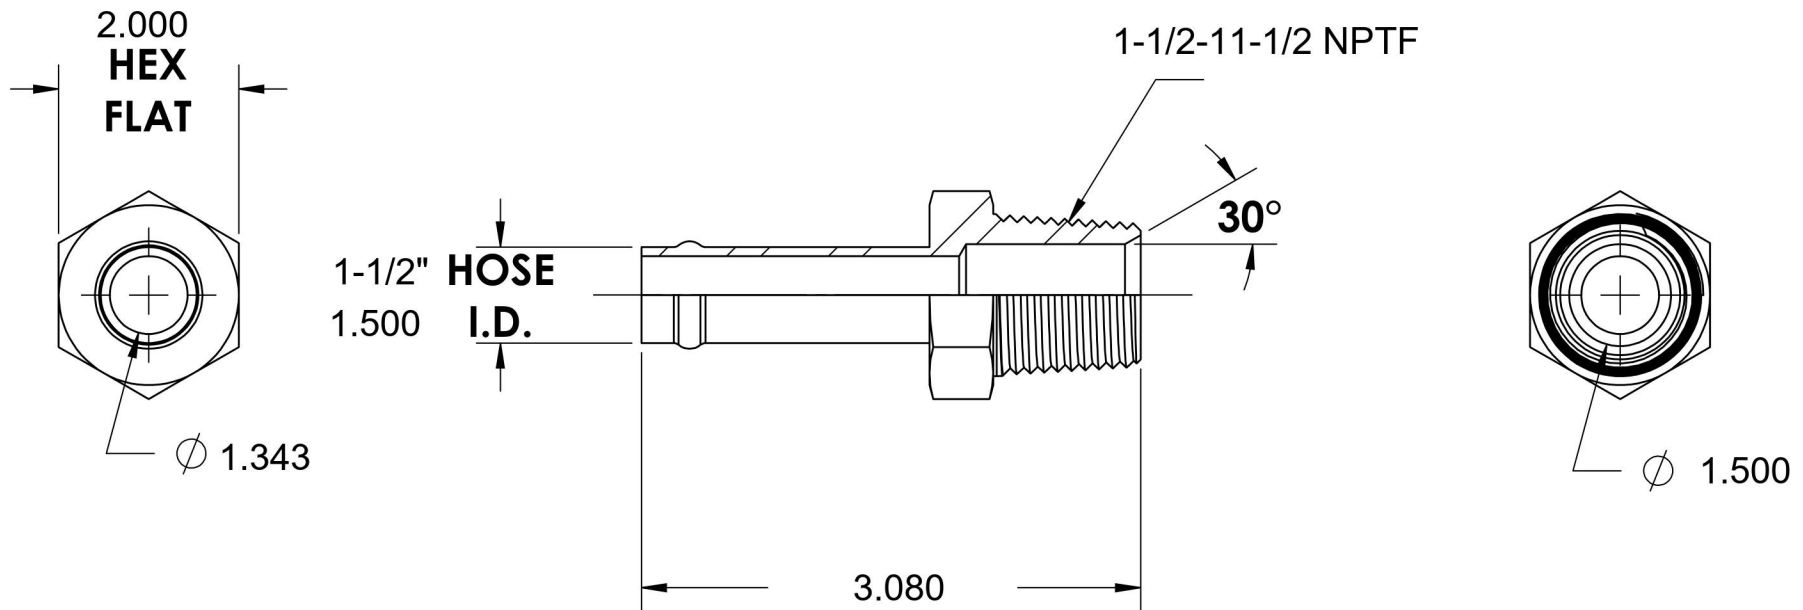

4404-24-24-SS

Stainless Steel, SAE J1231 Hose Bead Male Connector, 1-1/2" Beaded Hose Barb x 1-1/2" Male NPTF 30°

6701 Cochran Road
Solon, Ohio 44139
Phone: (440) 248-1880
Toll Free: 1-888-331-1523

Temperature Rating	Material	Industry Standards	Series
-425°F to 1200°F	316/316L Stainless Steel	SAE J1231, SAE J476	4404-SS
Pressure Rating	Finish		Series Description
150 psi	Passivated		SAE J1231 Hose Bead Male Connector