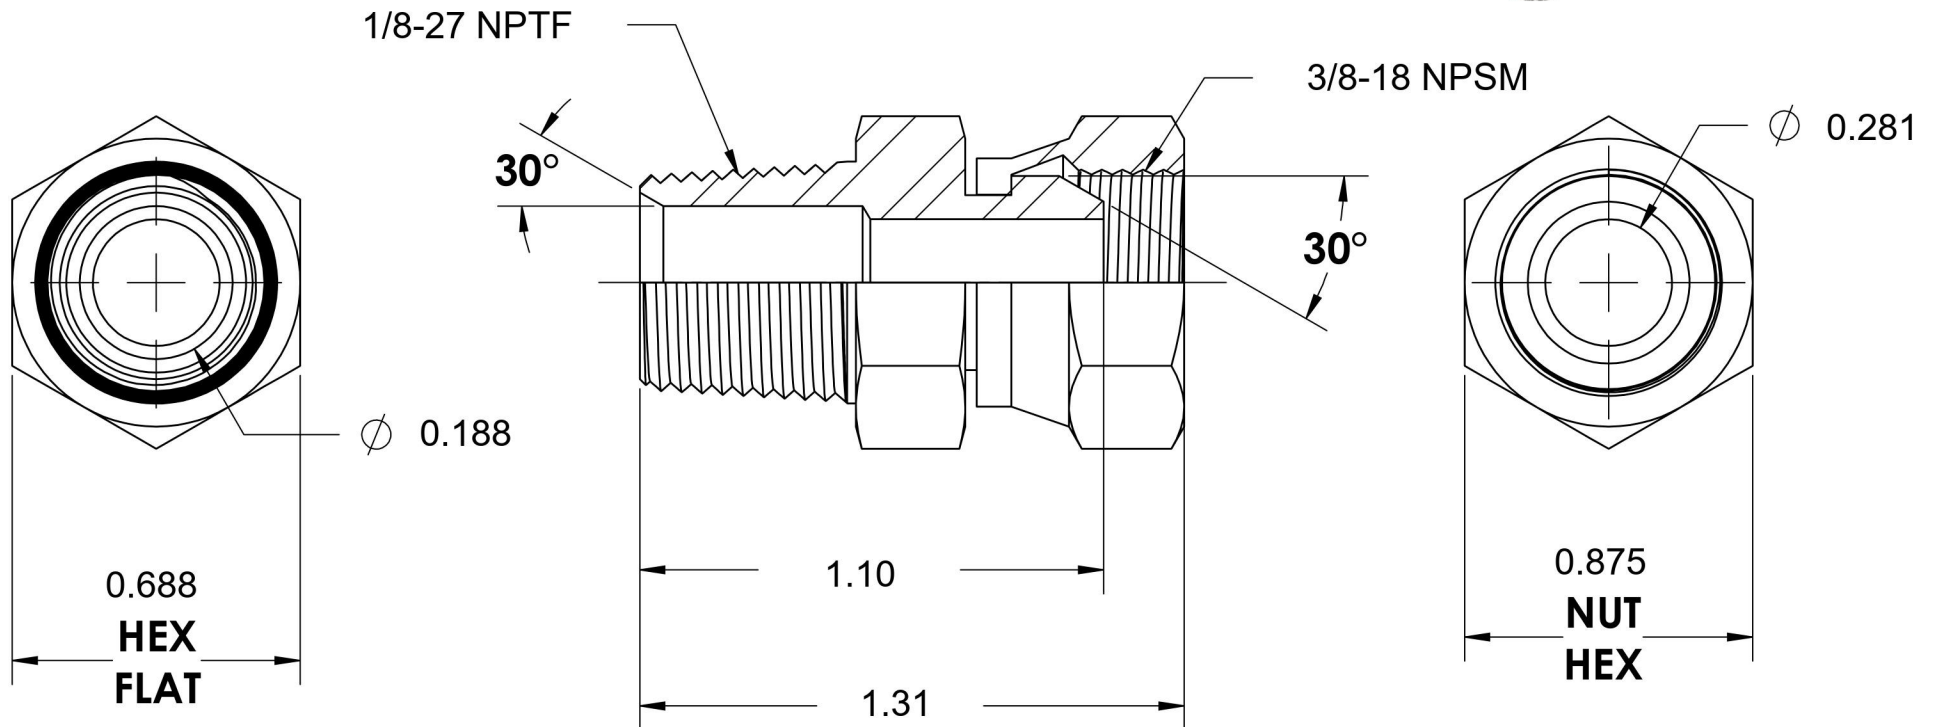

# 1404-02-06-SS

Stainless Steel, SAE J514 NPSM Swivel Male Connector, 1/8" Male NPTF 30° x 3/8" Female NPSM Swivel

6701 Cochran Road  
Solon, Ohio 44139  
Phone: (440) 248-1880  
Toll Free: 1-888-331-1523

<b>Temperature Rating</b>	<b>Material</b>	<b>Industry Standards</b>	<b>Series</b>
-425°F to 1200°F	316/316L Stainless Steel	SAE J514, SAE J476	1404-SS
<b>Pressure Rating</b>	<b>Finish</b>		<b>Series Description</b>
6000 psi	Passivated		SAE J514 NPSM Swivel Male Connector