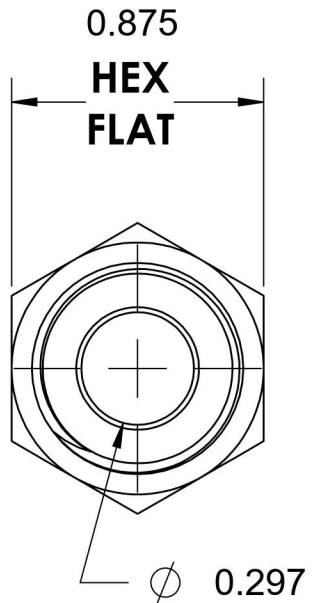

2404-06-08-SS

Stainless Steel, SAE J514 37° Flare Male Connector, 3/8" Male JIC x 1/2" Male NPTF 30°

6701 Cochran Road
Solon, Ohio 44139
Phone: (440) 248-1880
Toll Free: 1-888-331-1523

| | | | |
|---|---|--|--|
| Temperature Rating -425°F to 1200°F | Material 316/316L Stainless Steel | Industry Standards SAE J514 , SAE J476 | Series 2404-SS |
| Pressure Rating 6000 psi | Finish Passivated | | Series Description SAE J514 37° Flare Male Connector |