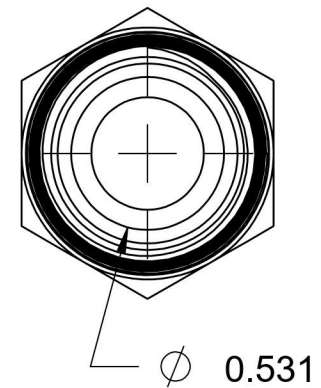

2404-06-08-SS

Stainless Steel, SAE J514 37° Flare Male Connector, 3/8" Male JIC x 1/2" Male NPTF 30°

6701 Cochran Road
Solon, Ohio 44139
Phone: (440) 248-1880
Toll Free: 1-888-331-1523

| | | | |
|---|---|--|--|
| Temperature Rating -425°F to 1200°F | Material 316/316L Stainless Steel | Industry Standards SAE J514 , SAE J476 | Series 2404-SS |
| Pressure Rating 6000 psi | Finish Passivated | | Series Description SAE J514 37° Flare Male Connector |