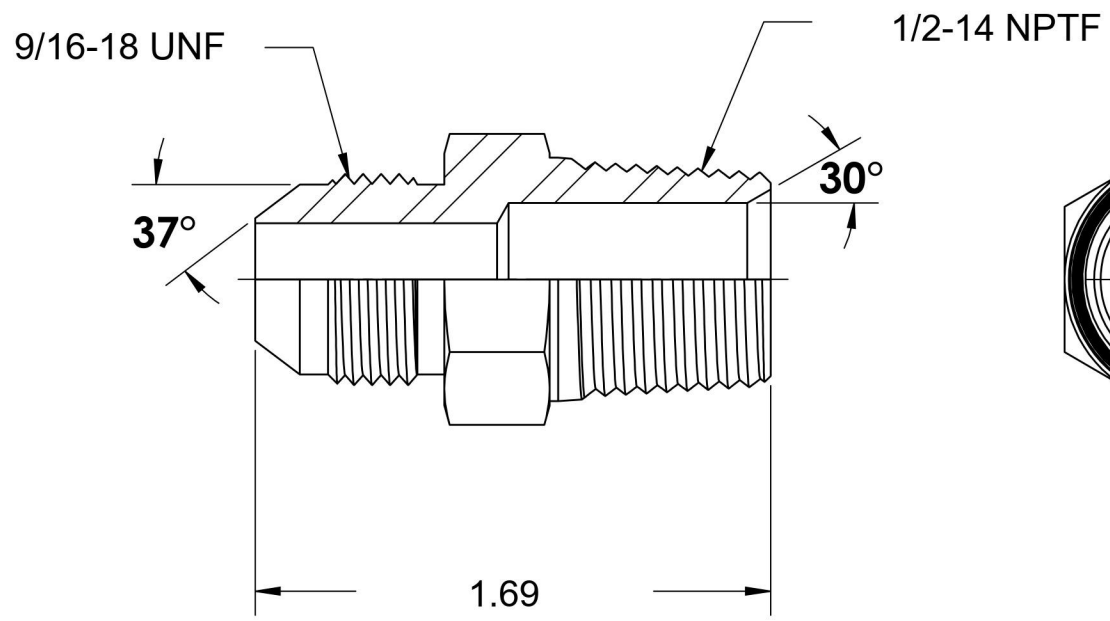

2404-06-08-SS

Stainless Steel, SAE J514 37° Flare Male Connector, 3/8" Male JIC x 1/2" Male NPTF 30°

6701 Cochran Road
Solon, Ohio 44139
Phone: (440) 248-1880
Toll Free: 1-888-331-1523

| | | | |
|---|---|--|--|
| Temperature Rating -425°F to 1200°F | Material 316/316L Stainless Steel | Industry Standards SAE J514 , SAE J476 | Series 2404-SS |
| Pressure Rating 6000 psi | Finish Passivated | | Series Description SAE J514 37° Flare Male Connector |