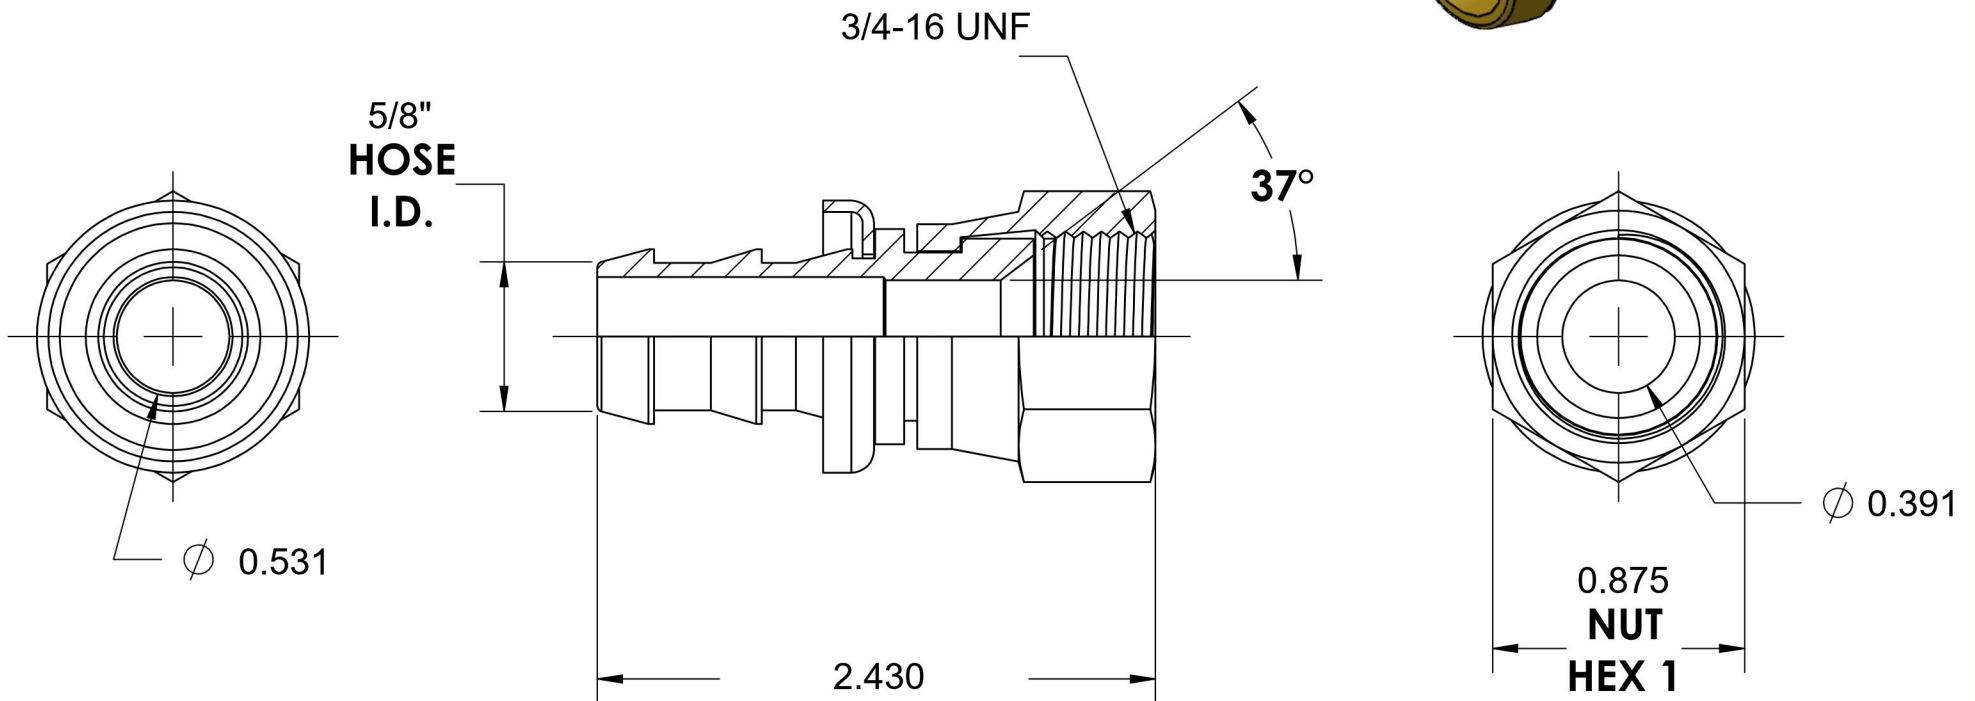

2111-10-08-B

Brass, SAE J514 Push-Lok Swivel Hose Connector, 5/8" Push-Lok Hose Barb x 1/2" Female JIC Swivel

6701 Cochran Road
Solon, Ohio 44139
Phone: (440) 248-1880
Toll Free: 1-888-331-1523

Temperature Rating	Material	Industry Standards	Series
-50°F to 185°F	C36000 Brass	SAE J514	2111-B
Pressure Rating	Finish		Series Description
150 psi	Natural Finish		SAE J514 Push-Lok Swivel Hose Connector