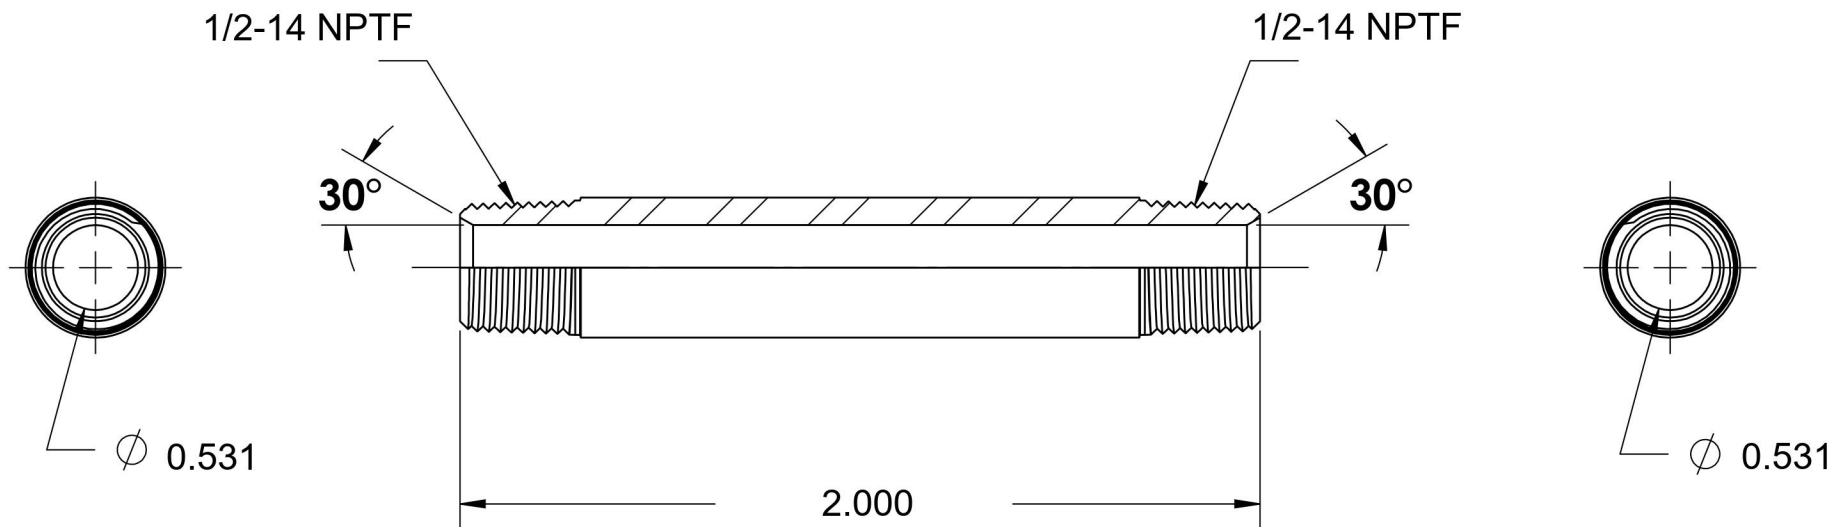

5404-N-08X2.000-SS

Stainless Steel, SAE J514 Pipe Long Nipple, 1/2" Male NPTF 30° x 1/2" Male NPTF 30°

6701 Cochran Road
Solon, Ohio 44139
Phone: (440) 248-1880
Toll Free: 1-888-331-1523

Temperature Rating -425°F to 1200°F	Material 316/316L Stainless Steel	Industry Standards SAE J514, SAE J476	Series 5404-N-SS
Pressure Rating 7200 psi	Finish Passivated		Series Description SAE J514 Pipe Long Nipple