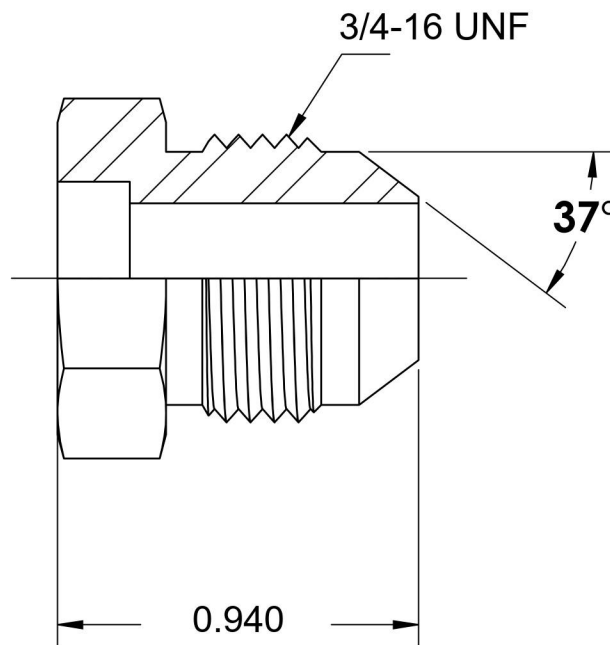

0403-08-08

Steel, SAE J514 Tube Bore Male Flared Connector, 1/2" Bore x 1/2" Male JIC

6701 Cochran Road
 Solon, Ohio 44139
 Phone: (440) 248-1880
 Toll Free: 1-888-331-1523

Temperature Rating	Material	Industry Standards	Series
-65°F to 500°F	1018/1020 Steel	SAE J514	0403
Pressure Rating	Finish		Series Description
6000 psi	Oil Dipped		SAE J514 Tube Bore Male Flared Connector