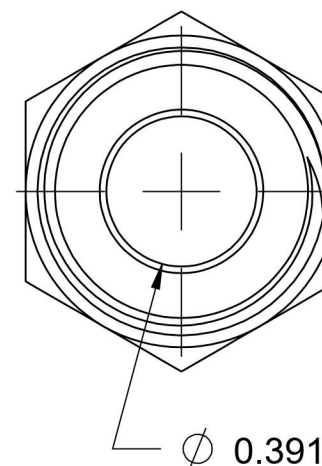

0403-08-08

Steel, SAE J514 Tube Bore Male Flared Connector, 1/2" Bore x 1/2" Male JIC

6701 Cochran Road
 Solon, Ohio 44139
 Phone: (440) 248-1880
 Toll Free: 1-888-331-1523

Temperature Rating	Material	Industry Standards	Series
-65°F to 500°F	1018/1020 Steel	SAE J514	0403
Pressure Rating	Finish		Series Description
6000 psi	Oil Dipped		SAE J514 Tube Bore Male Flared Connector