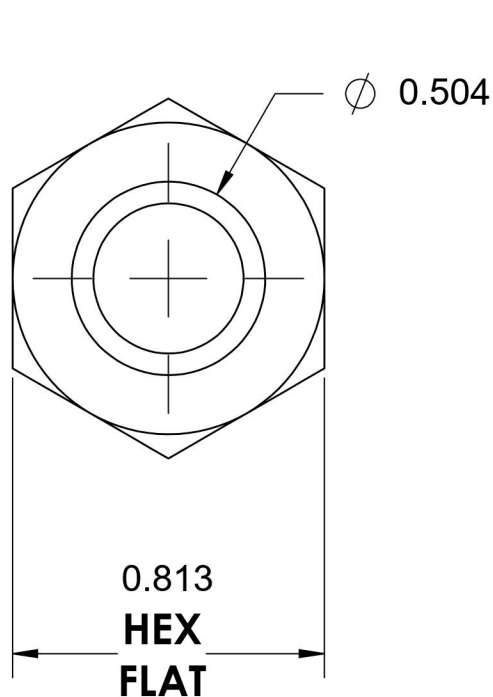

0403-08-08

Steel, SAE J514 Tube Bore Male Flared Connector, 1/2" Bore x 1/2" Male JIC

6701 Cochran Road
 Solon, Ohio 44139
 Phone: (440) 248-1880
 Toll Free: 1-888-331-1523

Temperature Rating	Material	Industry Standards	Series
-65°F to 500°F	1018/1020 Steel	SAE J514	0403
Pressure Rating	Finish		Series Description
6000 psi	Oil Dipped		SAE J514 Tube Bore Male Flared Connector