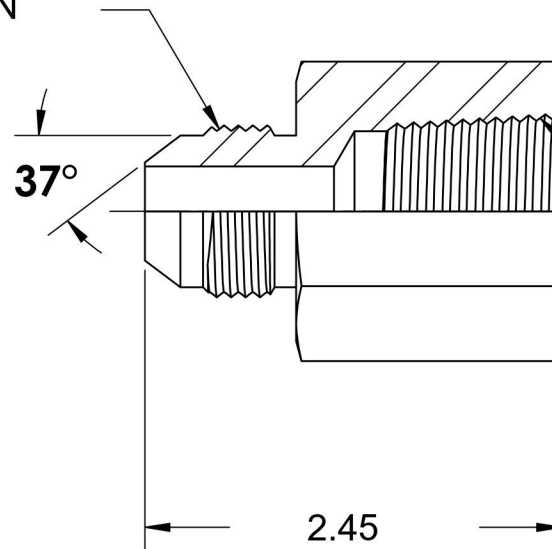

2405-24-16-SS

Stainless Steel, SAE J514 Flared Tube Female Connector, 1-1/2" Male JIC x 1" Female NPTF

1-7/8-12 UN

1-11-1/2 NPTF

6701 Cochran Road
Solon, Ohio 44139
Phone: (440) 248-1880
Toll Free: 1-888-331-1523

Temperature Rating

-425°F to 1200°F

Material

316/316L Stainless Steel

Industry Standards

SAE J514 , SAE J476

Series

2405-SS

Pressure Rating

2000 psi

Finish

Passivated

Series Description

SAE J514 Flared Tube
Female Connector