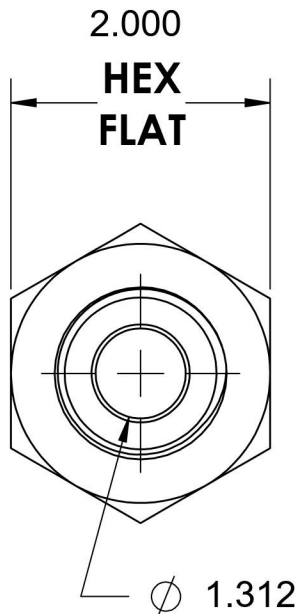

2405-24-16-SS

Stainless Steel, SAE J514 Flared Tube Female Connector, 1-1/2" Male JIC x 1" Female NPTF

1-7/8-12 UN

1-11-1/2 NPTF

6701 Cochran Road
Solon, Ohio 44139
Phone: (440) 248-1880
Toll Free: 1-888-331-1523