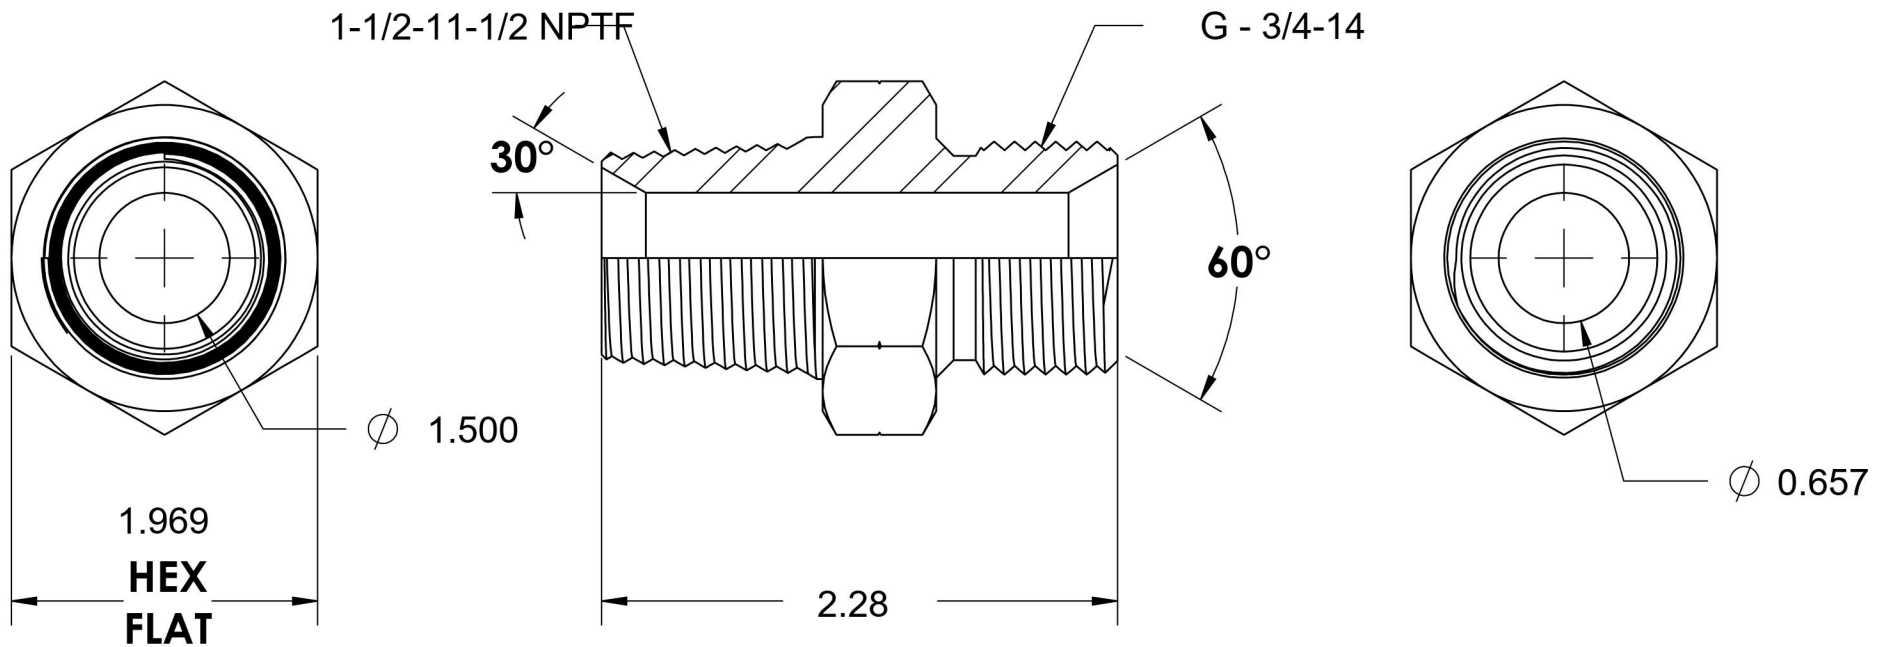

7032-24-12

Steel, SAE J476 Pipe Male BSPP Port/Line Adapter, 1-1/2" Male NPTF 30° x 3/4-14 Male BSPP 60° Line/Port

6701 Cochran Road
Solon, Ohio 44139
Phone: (440) 248-1880
Toll Free: 1-888-331-1523

Temperature Rating	Material	Industry Standards	Series
-65°F to 500°F	C1045 / 12L14 Steel	SAE J476, ISO 1179	7032
Pressure Rating	Finish	ISO 8434-6, ASTM B633	Series Description
2900 psi	Trivalent Zinc		SAE J476 Pipe Male BSPP Port/Line Adapter