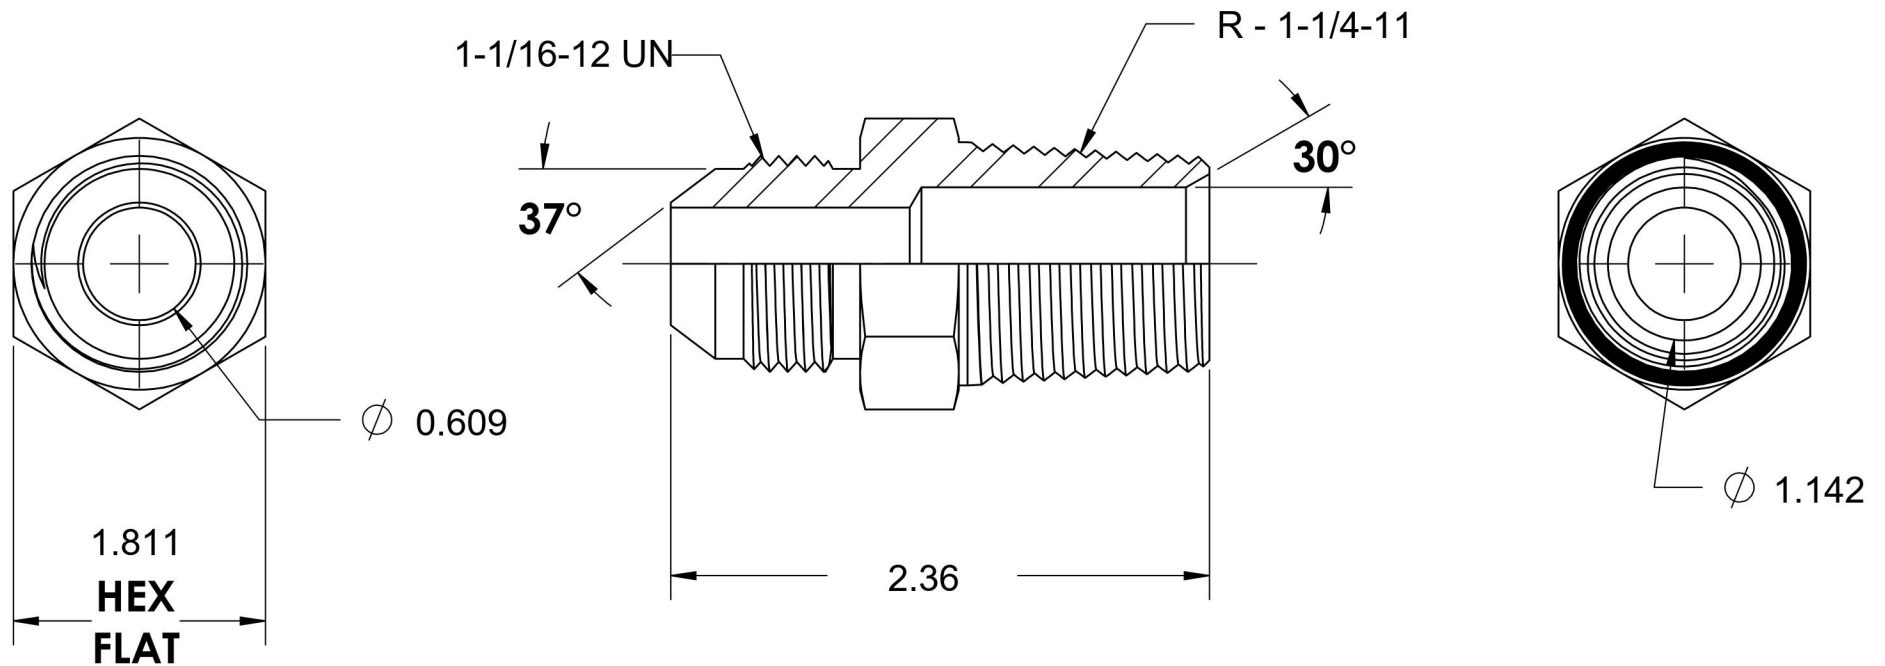

# 7000-12-20-SS

Stainless Steel, SAE J514 37° Flare Male BSPT Connector, 3/4" Male JIC x 1-1/4" Male BSPT 30°

6701 Cochran Road  
Solon, Ohio 44139  
Phone: (440) 248-1880  
Toll Free: 1-888-331-1523

<b>Temperature Rating</b>	<b>Material</b>	<b>Industry Standards</b>	<b>Series</b>
-425°F to 1200°F	316/316L Stainless Steel	SAE J514, ISO 7-1	7000-SS
<b>Pressure Rating</b>	<b>Finish</b>		<b>Series Description</b>
2300 psi	Passivated		SAE J514 37° Flare Male BSPT Connector