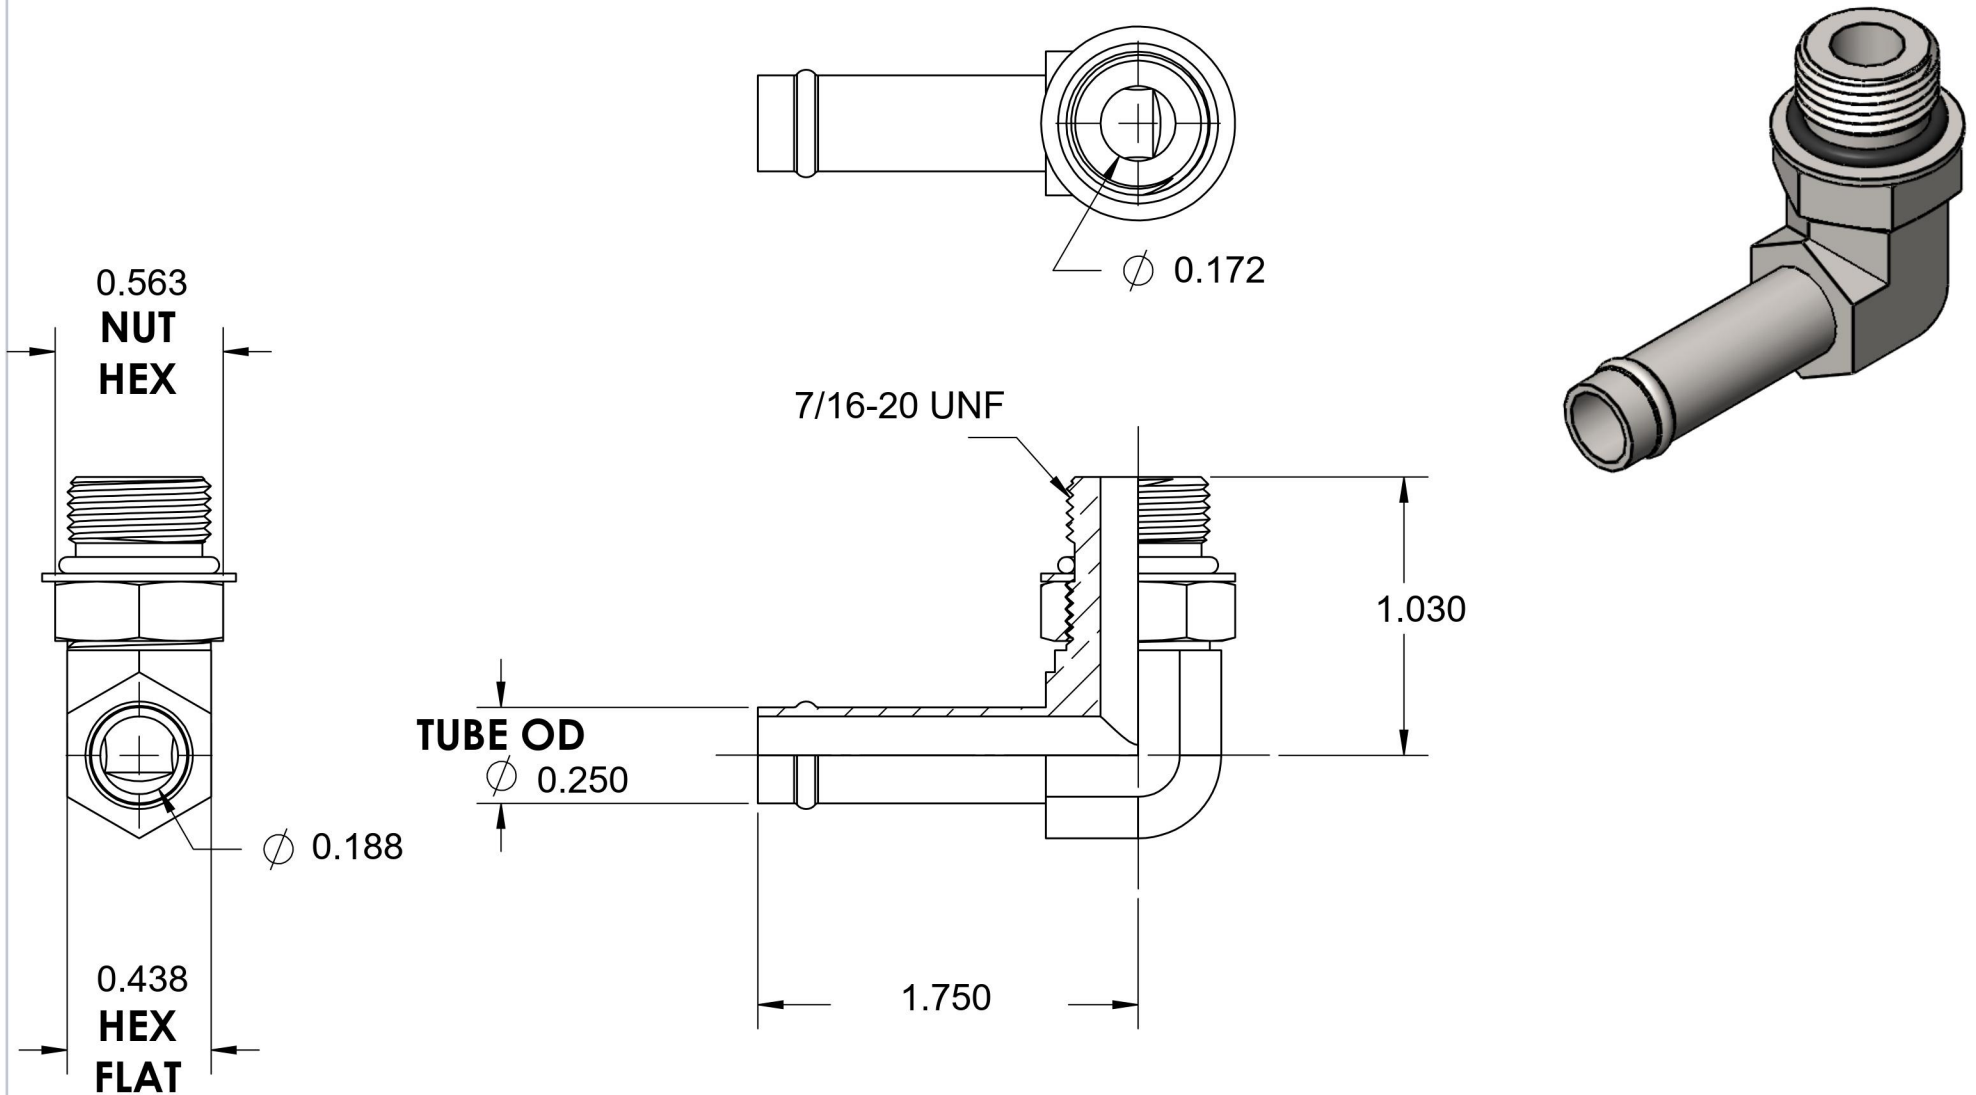

4601-04-04-NWO-SS

Stainless Steel, SAE J1231 Hose Bead 90° Adjustable Port Elbow, 1/4" Beaded Hose Barb x 7/16-20 Male Adjustable ORB

6701 Cochran Road
Solon, Ohio 44139
Phone: (440) 248-1880
Toll Free: 1-888-331-1523

Temperature Rating	Material	Industry Standards	Series
-40°F to 250°F	316/316L Stainless Steel	SAE J1231-2, SAE J1926-3 SAE J515	4601-NWO-SS
Pressure Rating	Finish		Series Description
150 psi	Passivated		SAE J1231 Hose Bead 90° Adjustable Port Elbow