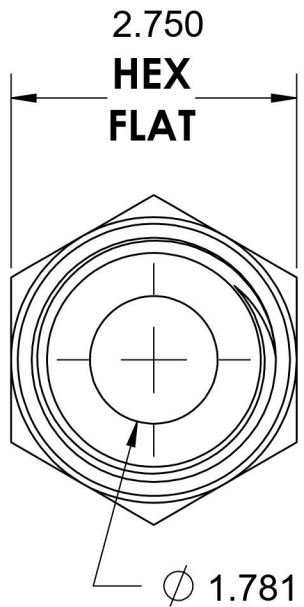

6405-32-20-O

Steel, SAE J1926 O-Ring Boss Female Adapter, 2-1/2-12 Male ORB x 1-1/4" Female NPTF

2-1/2-12 UN

1-1/4-11-1/2 NPTF

6701 Cochran Road
Solon, Ohio 44139
Phone: (440) 248-1880
Toll Free: 1-888-331-1523

Temperature Rating

-40°F to 250°F

Pressure Rating

2000 psi

Material

C1045 / 12L14 Steel

Finish

Trivalent Zinc