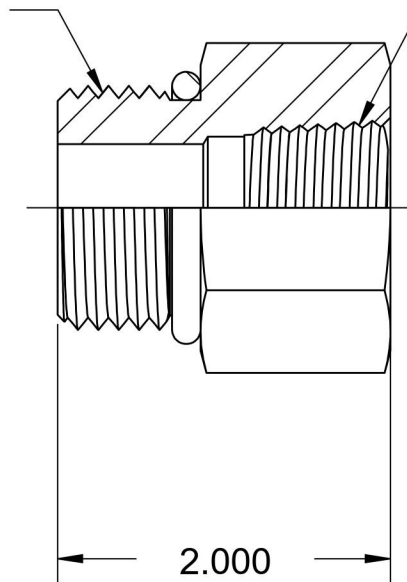

6405-32-20-O

Steel, SAE J1926 O-Ring Boss Female Adapter, 2-1/2-12 Male ORB x 1-1/4" Female NPTF

2-1/2-12 UN

1-1/4-11-1/2 NPTF

6701 Cochran Road
Solon, Ohio 44139
Phone: (440) 248-1880
Toll Free: 1-888-331-1523

Temperature Rating

-40°F to 250°F

Pressure Rating

2000 psi

Material

C1045 / 12L14 Steel

Finish

Trivalent Zinc