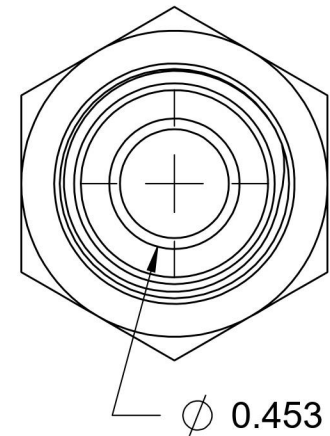

7002-08-08

Steel, SAE J514 37° Flare Male BSPP Port/Line Connector, 1/2" Male JIC x 1/2-14 Male BSPP 60° Line/Port

6701 Cochran Road
Solon, Ohio 44139
Phone: (440) 248-1880
Toll Free: 1-888-331-1523

Temperature Rating	Material	Industry Standards	Series
-65°F to 500°F	C1045/12L14 Steel	SAE J514, ISO 1179	7002
Pressure Rating	Finish	ISO 8434-6, ASTM B633	Series Description
2900 psi	Trivalent Zinc		SAE J514 37° Flare Male BSPP Port/Line Connector