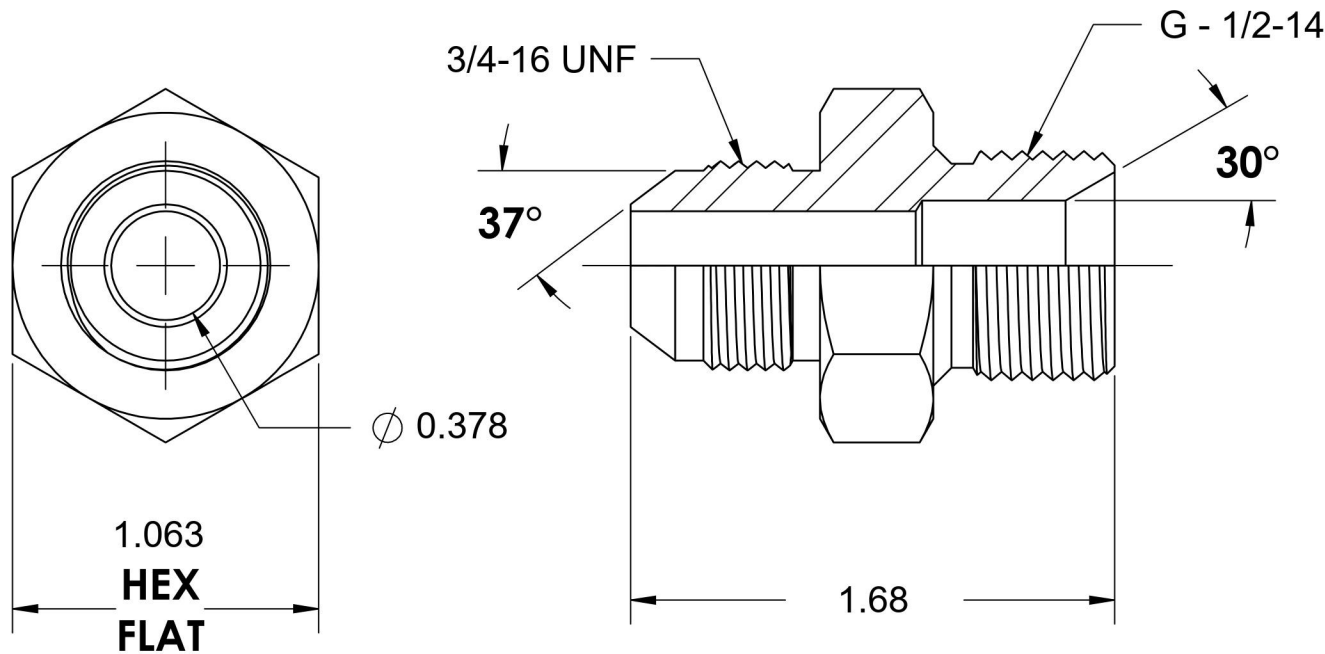

7002-08-08

Steel, SAE J514 37° Flare Male BSPP Port/Line Connector, 1/2" Male JIC x 1/2-14 Male BSPP 60° Line/Port

6701 Cochran Road
Solon, Ohio 44139
Phone: (440) 248-1880
Toll Free: 1-888-331-1523

Temperature Rating	Material	Industry Standards	Series
-65°F to 500°F	C1045/12L14 Steel	SAE J514, ISO 1179	7002
Pressure Rating	Finish	ISO 8434-6, ASTM B633	Series Description
2900 psi	Trivalent Zinc		SAE J514 37° Flare Male BSPP Port/Line Connector